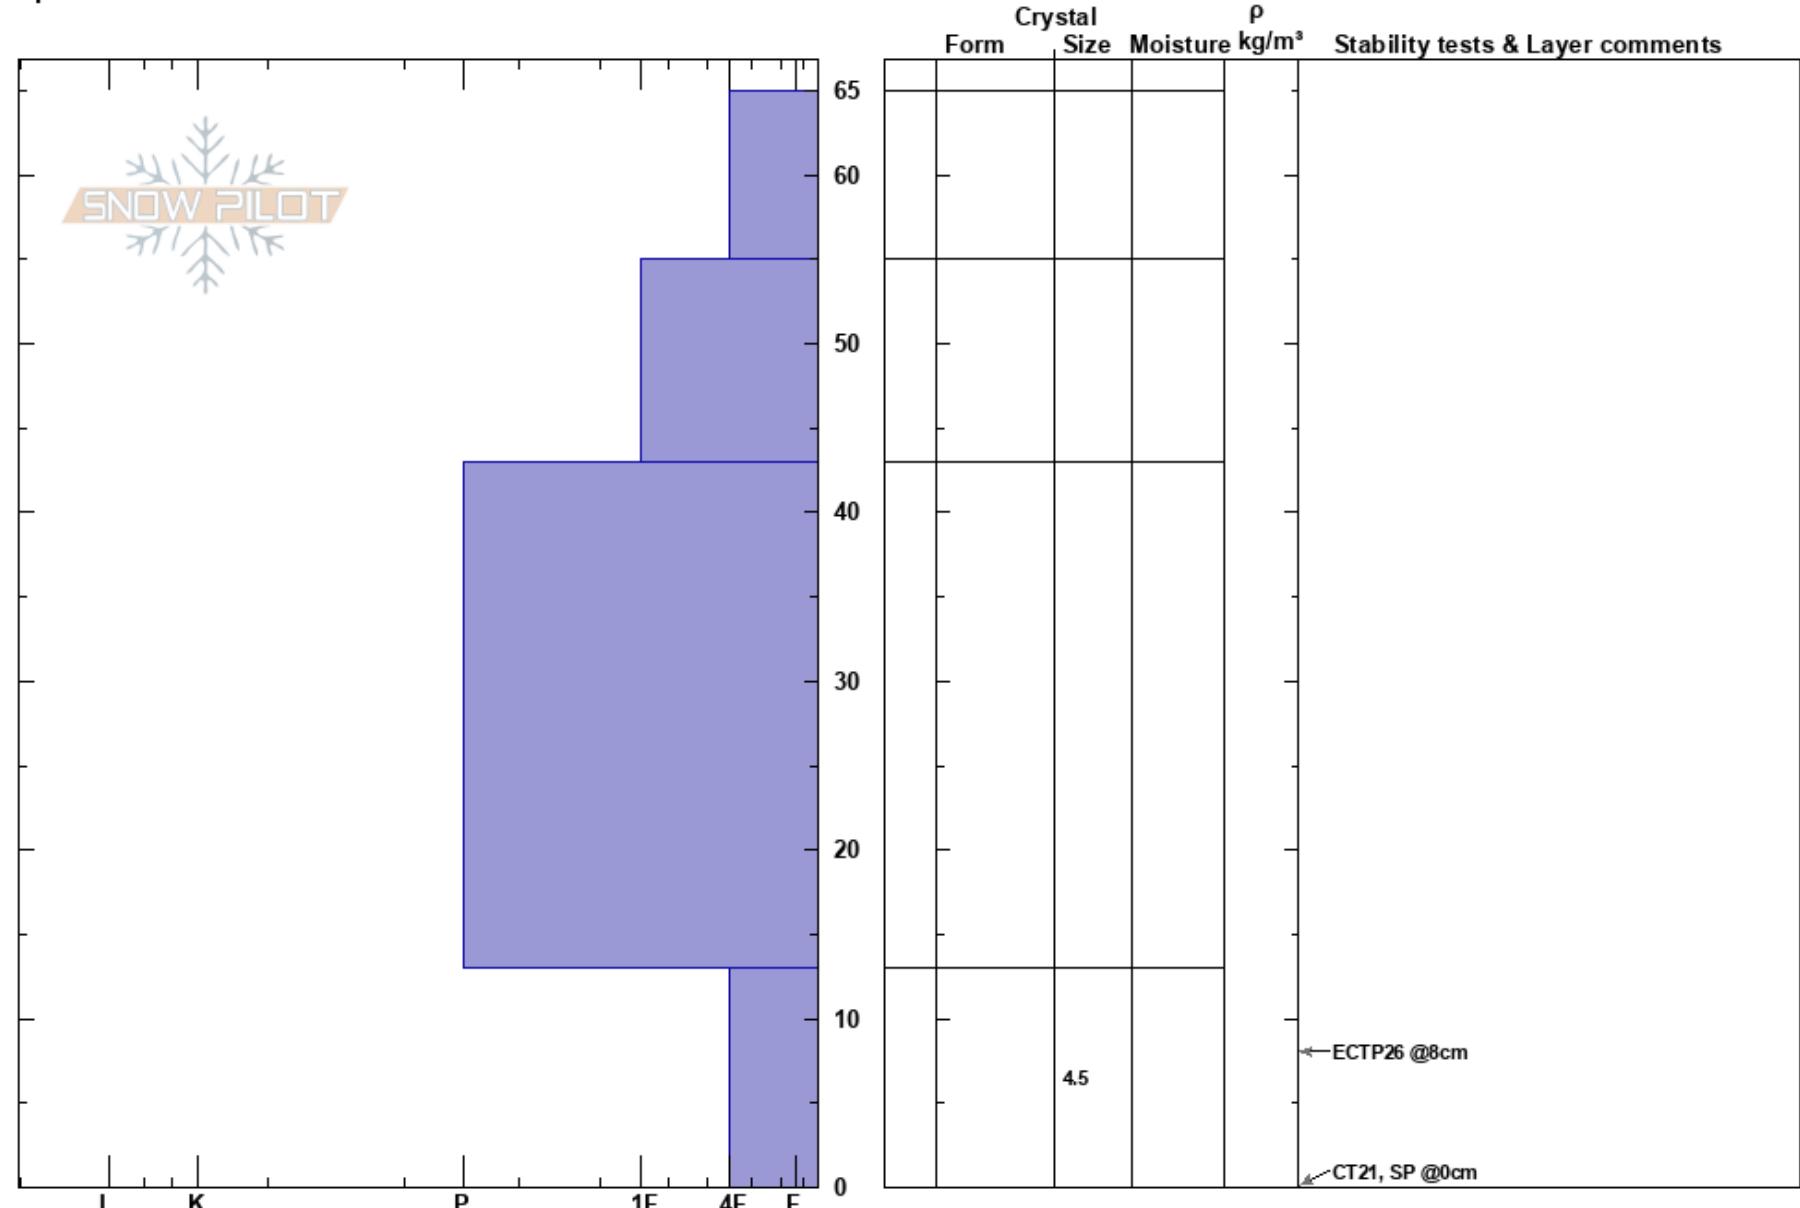

Guardsmand
 Wasatch Range
 UT
 Elevation: 9253 ft
 Aspect: NW
 Specifics:

albert mandell
 12/04/2024 - 2:00pm
 Co-ord: 40.61465N, -111.56482W
 Slope Angle: 21°
 Wind Loading:

Stability:
 Air Temperature: -1°C
 Sky Cover:
 Precipitation: NO
 Wind:
 HS:65
 PF:25
 PS:9
 13-0cm: Problematic layer