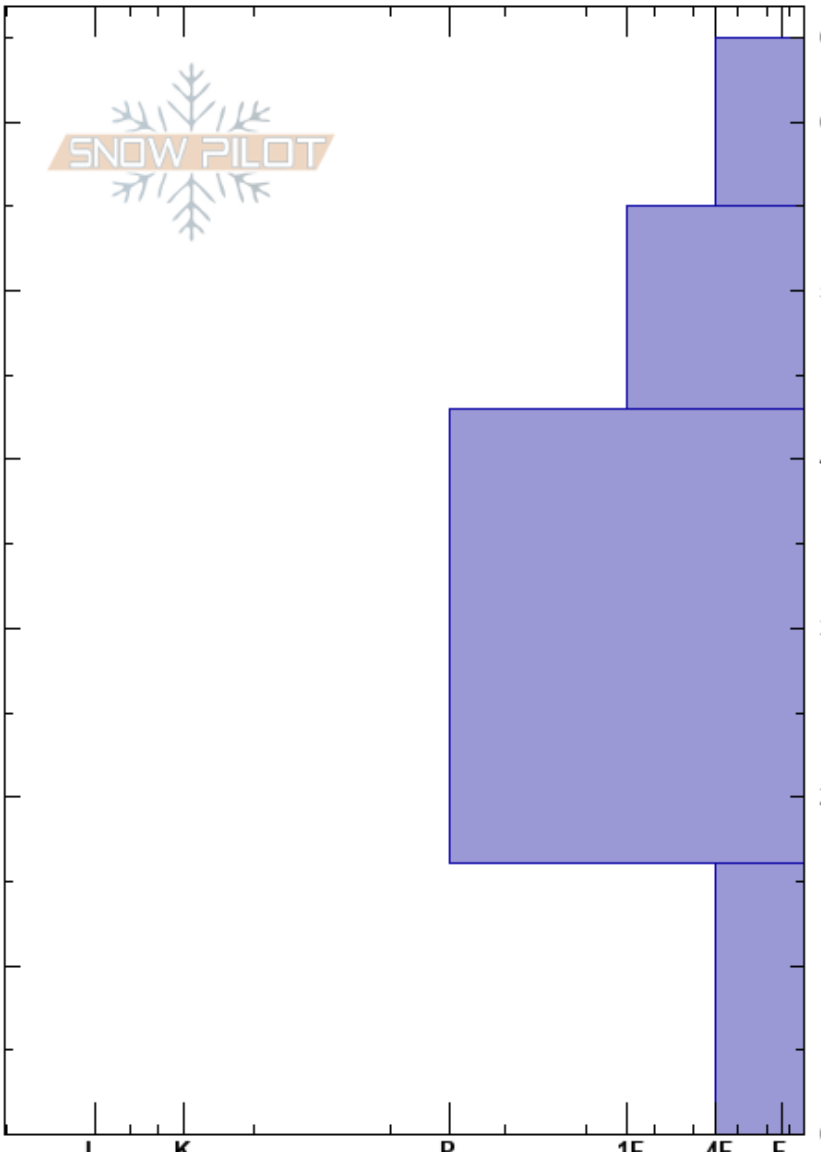

Guardsman Pass-RRA  
 Wasatch Range  
 UT  
 Elevation: 9253 ft  
 Aspect: NW  
 Specifics:

albert mandell  
 12/04/2024 - 2:00pm  
 Co-ord: 40.61465N, -111.56482W  
 Slope Angle: 21°  
 Wind Loading: no

**Stability:**  
 Air Temperature: -1°C  
 Sky Cover: CLR  
 Precipitation: NO  
 Wind: Calm

**HS:65**  
**PF:25** 16-0cm: Problematic layer  
**PS:9**

	Crystal		$\rho$ kg/m <sup>3</sup>	Stability tests & Layer comments
	Form	Size		
65				
60				
50				
40				
30				
20				
10		4.5		
0				