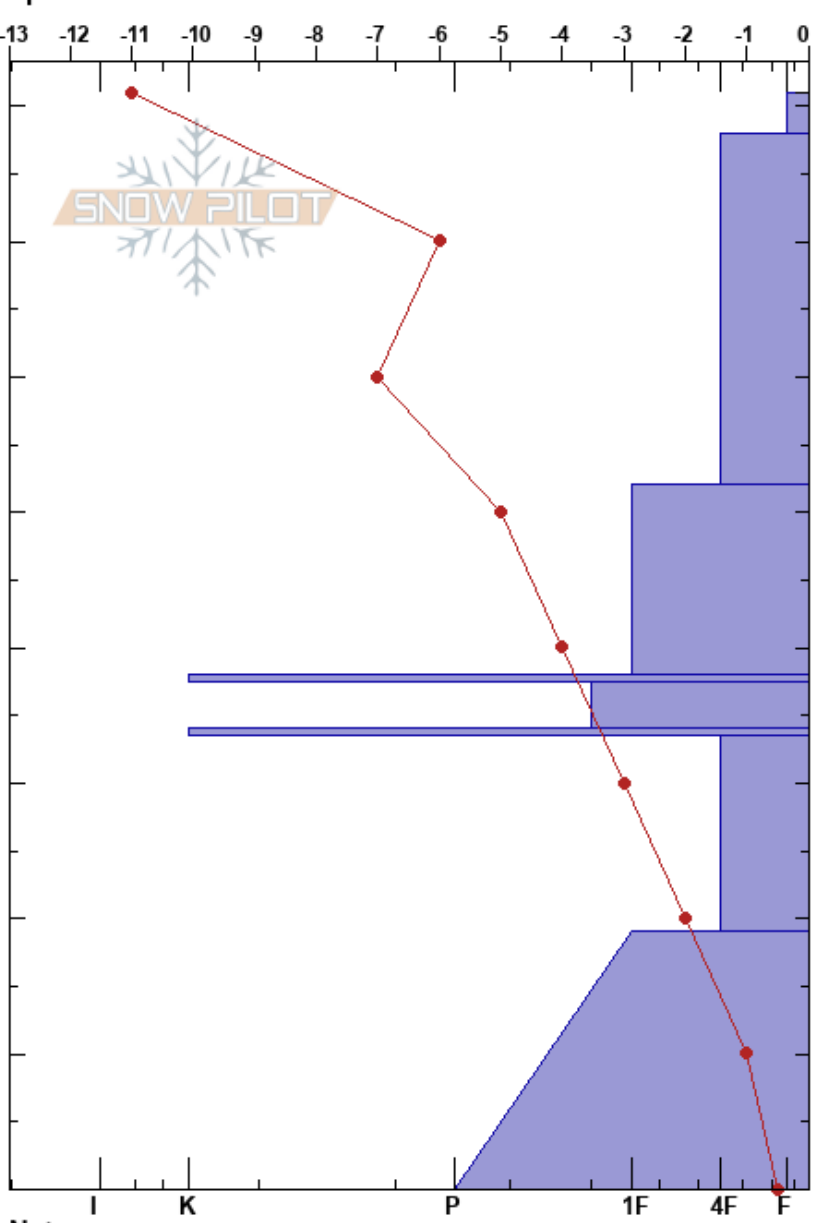

500 Portal 12042024
 Central Cascades, East
 WA
 Elevation: 1341 m
 Aspect: N
 Specifics:

Kelsea Krawetz
 12/04/2024 - 1:00pm
 Co-ord: 48.19294N, -120.78575W
 Slope Angle: 32°
 Wind Loading:

Stability: Very Good
 Air Temperature: -7°C
 Sky Cover: CLR
 Precipitation: NO
 Wind: Calm

HS:81
 Layer Notes:
 34-33.5cm: Problematic layer

Form	Crystal Size	Moisture	ρ kg/m ³	Stability tests & Layer comments
∇	2			
∇	1-3			
□	1-2			
•	0.5-1			
⊙ ⊙				← CT29, SC @38cm
• (□)	0.5-1			← CT28, RP @38cm
⊙ ⊙	(f)			
⊖	1-2			
⊖	2			
				← ECTX