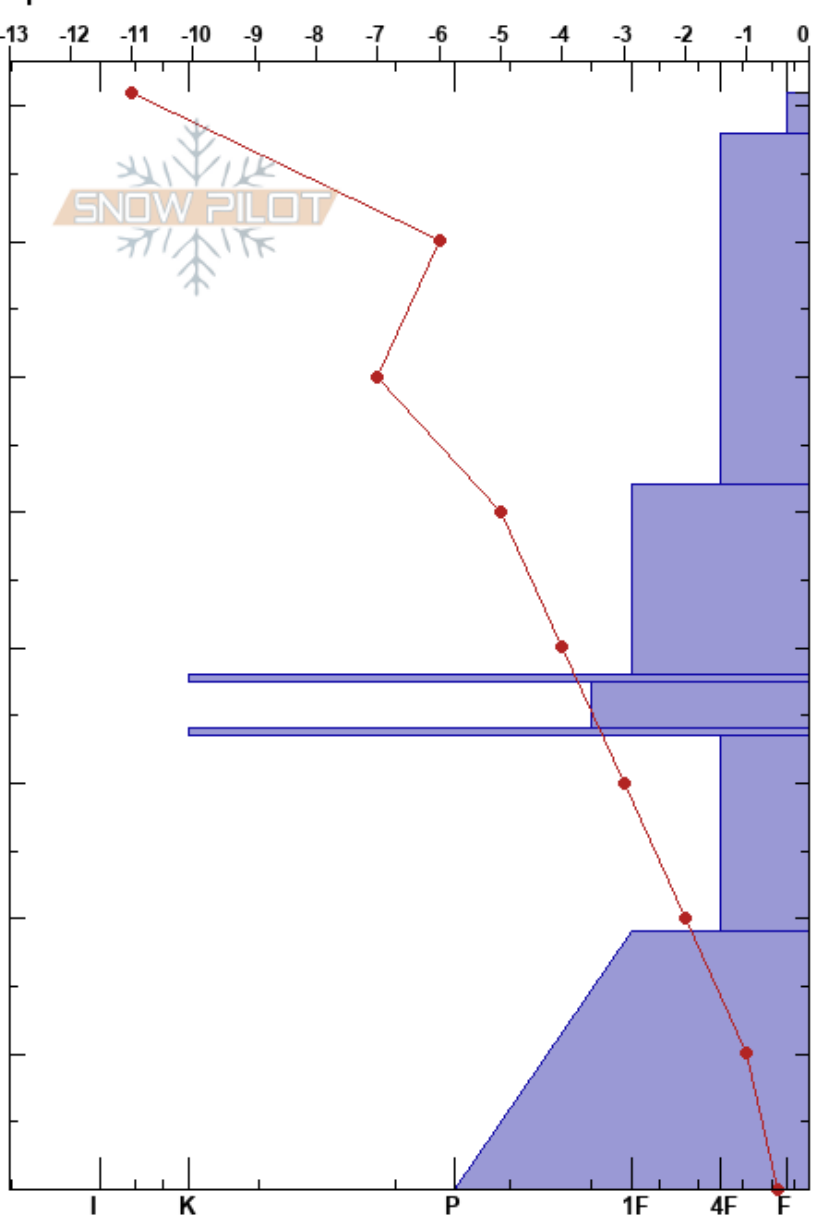

500 Portal 12042024
 Central Cascades, East
 WA
 Elevation: 1341 m
 Aspect: N
 Specifics:

Kelsea Krawetz
 12/04/2024 - 1:00pm
 Co-ord: 48.19294N, -120.78575W
 Slope Angle: 32°
 Wind Loading:

Stability: Very Good
 Air Temperature: -7°C
 Sky Cover: CLR
 Precipitation: NO
 Wind: Calm

HS:81
 Layer Notes:
 34-33.5cm: Problematic layer

Form	Crystal Size	Moisture	ρ kg/m ³	Stability tests & Layer comments
∇	2			
∇	1-3			
□	1-2			
•	0.5-1			
⊙ ⊙				← CT29, SC @38cm
• (□)	0.5-1			← CT28, RP @38cm
⊙ ⊙	(f)			
⊖	1-2			
⊖	2			
				← ECTX