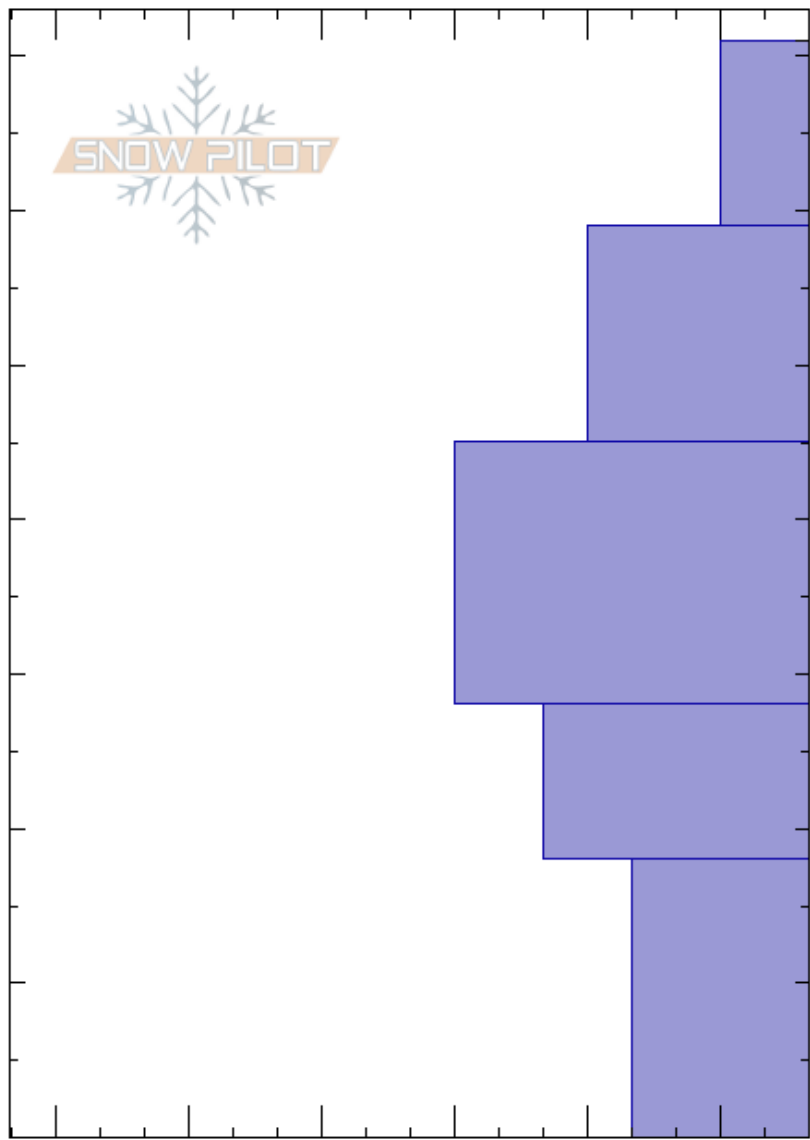

Second Yellow Mule
 Madison Range-N
 MT
 Elevation: 9400 ft
 Aspect: 42°
 Specifics: We snowmobiled slope

Haylee Darby
 12/04/2024 - 11:00am
 Co-ord: 45.17931N, -111.40368W
 Slope Angle: 26°
 Wind Loading: no

Stability: **HS:71**
 Air Temperature: -2°C
 Sky Cover: CLR
 Precipitation: NO
 Wind: W Calm

Layer Notes:

Depth (ft)	Crystal		Moisture	ρ kg/m ³	Stability tests & Layer comments
	Form	Size			
71	∇	6			
60	/ (Ø)	(0.5)			
50	⊖				
40	⊖				
30					
20	□	0.5-1			
10	□	2			
0					ECTX