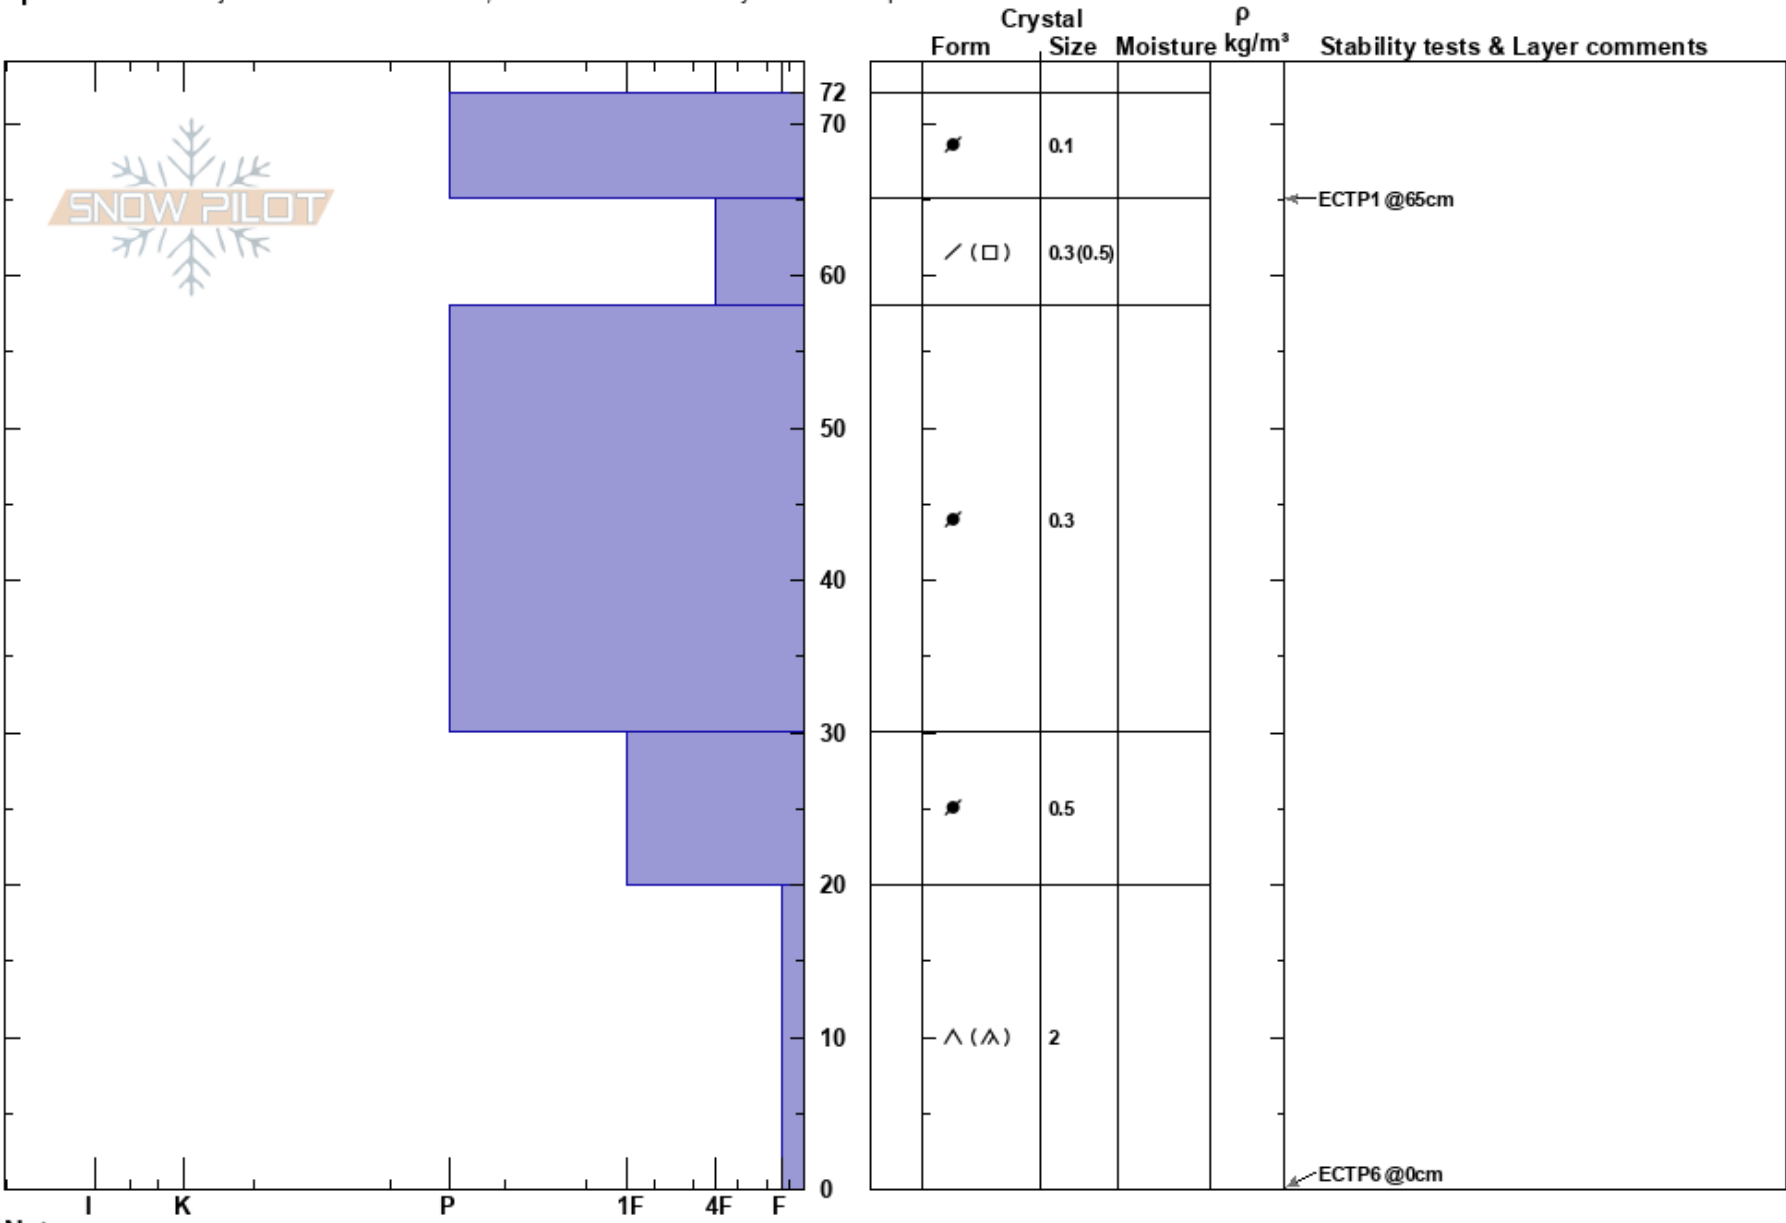

Mines 2
 Berthoud Pass
 CO
 Elevation: 11900 ft
 Aspect: N
 Specifics: Pit is adjacent to avalanche: crown; Recent avalanche activity on similar slopes

Austin DiVesta
 12/04/2024 - 11:30am
 Co-ord: 39.79941N, -105.76675W
 Slope Angle: 38°
 Wind Loading: previous

Stability:
 Air Temperature:
 Sky Cover: CLR
 Precipitation: NO
 Wind: SW
 HS:72
 Layer Notes:

Notes: