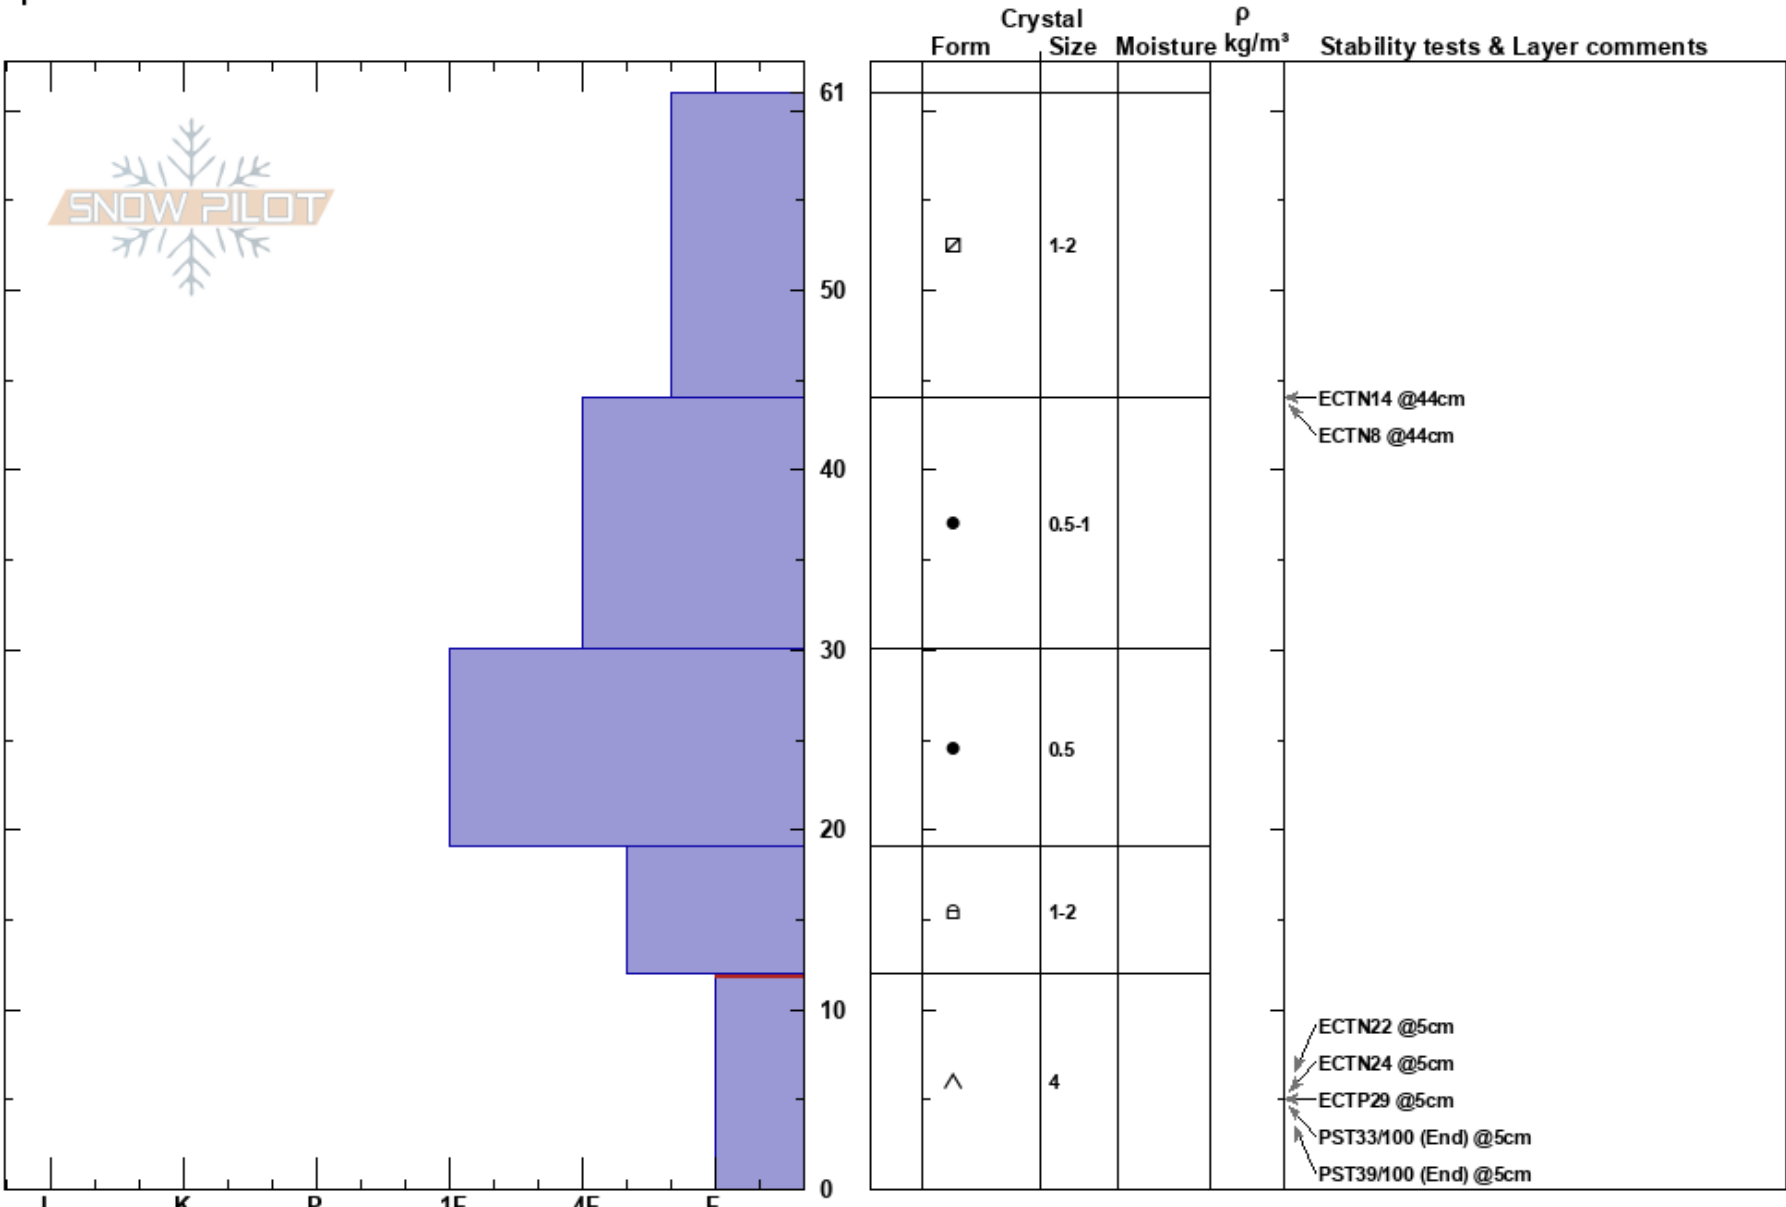

Btwn Ophir PK/Price Pk  
 Carson Range  
 NV  
 Elevation: 9020 ft  
 Aspect: 45°  
 Specifics:

Brandon Schwartz  
 12/04/2024 - 11:56am  
 Co-ord: 39.28773N, -119.89581W  
 Slope Angle: 29°  
 Wind Loading: no

Stability: Very Good  
 Air Temperature: 4°C  
 Sky Cover: CLR  
 Precipitation: NO  
 Wind: Calm

HS:61  
 PF:45  
 PS:5  
 12-0cm: Problematic layer

Notes: Pit dug in near treeline terrain.