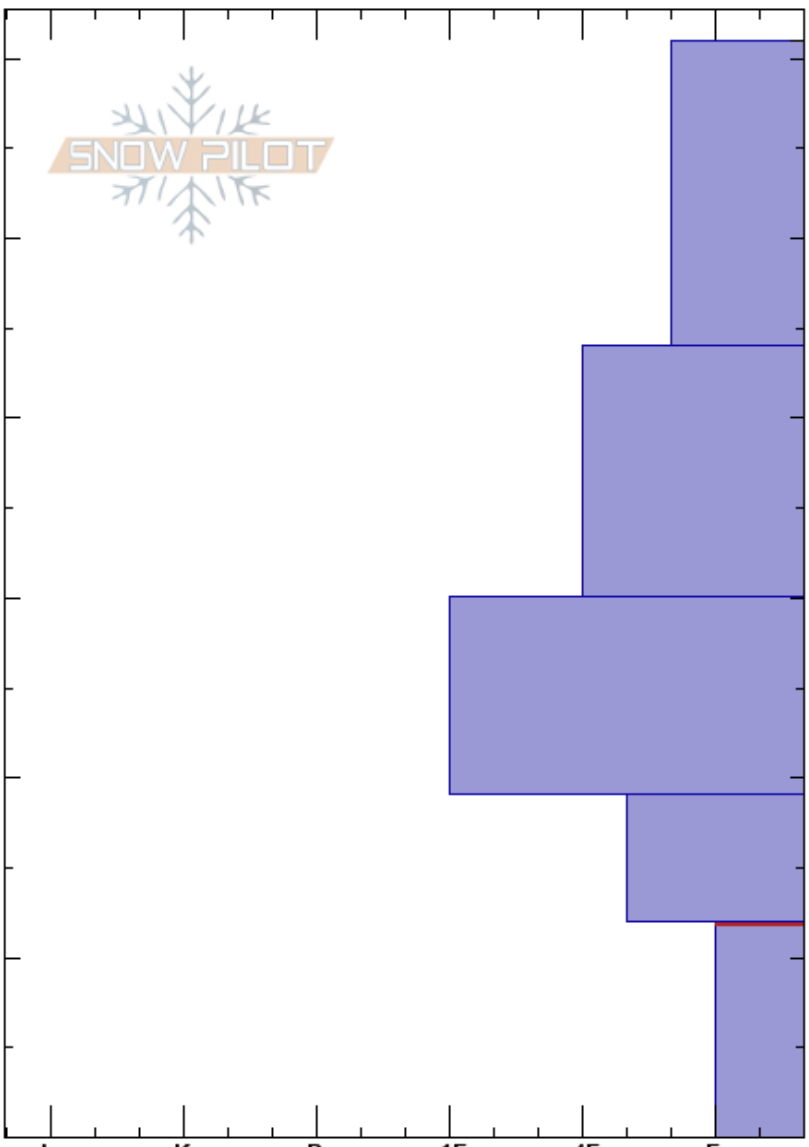

Btwn Ophir PK/Price Pk
 Carson Range
 NV
 Elevation: 9020 ft
 Aspect: 45°
 Specifics:

Brandon Schwartz
 12/04/2024 - 11:56am
 Co-ord: 39.28773N, -119.89581W
 Slope Angle: 29°
 Wind Loading: no

Stability: Very Good
 Air Temperature: 4°C
 Sky Cover: CLR
 Precipitation: NO
 Wind: Calm
 HS:61
 PF:45
 PS:5
 12-0cm: Problematic layer

Crystal Form	Crystal Size	Moisture	ρ kg/m ³	Stability tests & Layer comments
∅	1-2			
•	0.5-1			← ECTN14 @44cm ← ECTN8 @44cm
•	0.5			
⊖	1-2			
^	4			← ECTN22 @5cm ← ECTN24 @5cm ← ECTP29 @5cm ← PST33/100 (End) @5cm ← PST39/100 (End) @5cm

Notes: Pit dug in near treeline terrain.