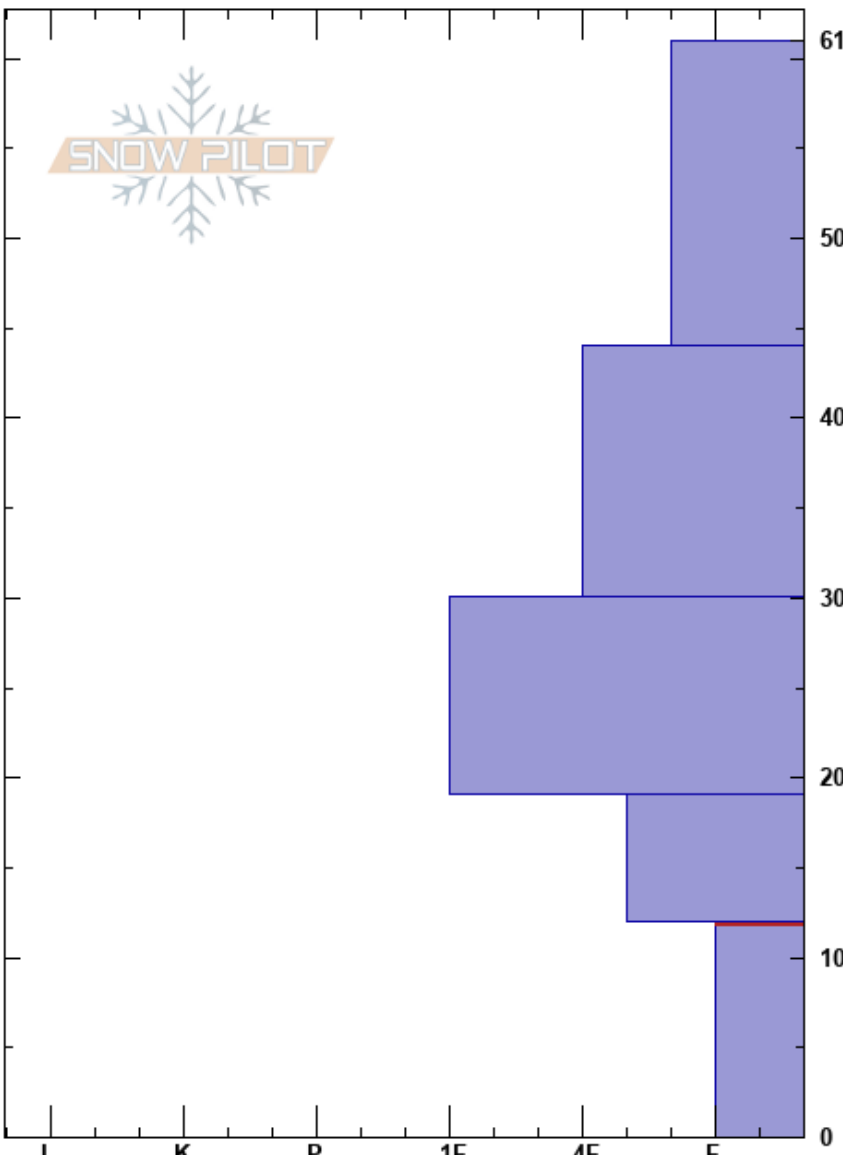

Btwn Ophir PK/Price Pk
 Carson Range
 NV
 Elevation: 9020 ft
 Aspect: 45°
 Specifics:

Brandon Schwartz
 12/04/2024 - 11:56am
 Co-ord: 39.28773N, -119.89581W
 Slope Angle: 29°
 Wind Loading: no

Stability: Very Good
 Air Temperature: 4°C
 Sky Cover: CLR
 Precipitation: NO
 Wind: Calm

HS:61
 PF:45
 PS:5
 12-0cm: Problematic layer

Crystal Form	Crystal Size	Moisture	ρ kg/m ³	Stability tests & Layer comments
∅	1-2			
•	0.5-1			← ECTN14 @44cm ← ECTN8 @44cm
•	0.5			
⊖	1-2			
∧	4			← ECTN22 @5cm ← ECTN24 @5cm ← ECTP29 @5cm ← PST33/100 (End) @5cm ← PST39/100 (End) @5cm

Notes: Pit dug in near treeline terrain.