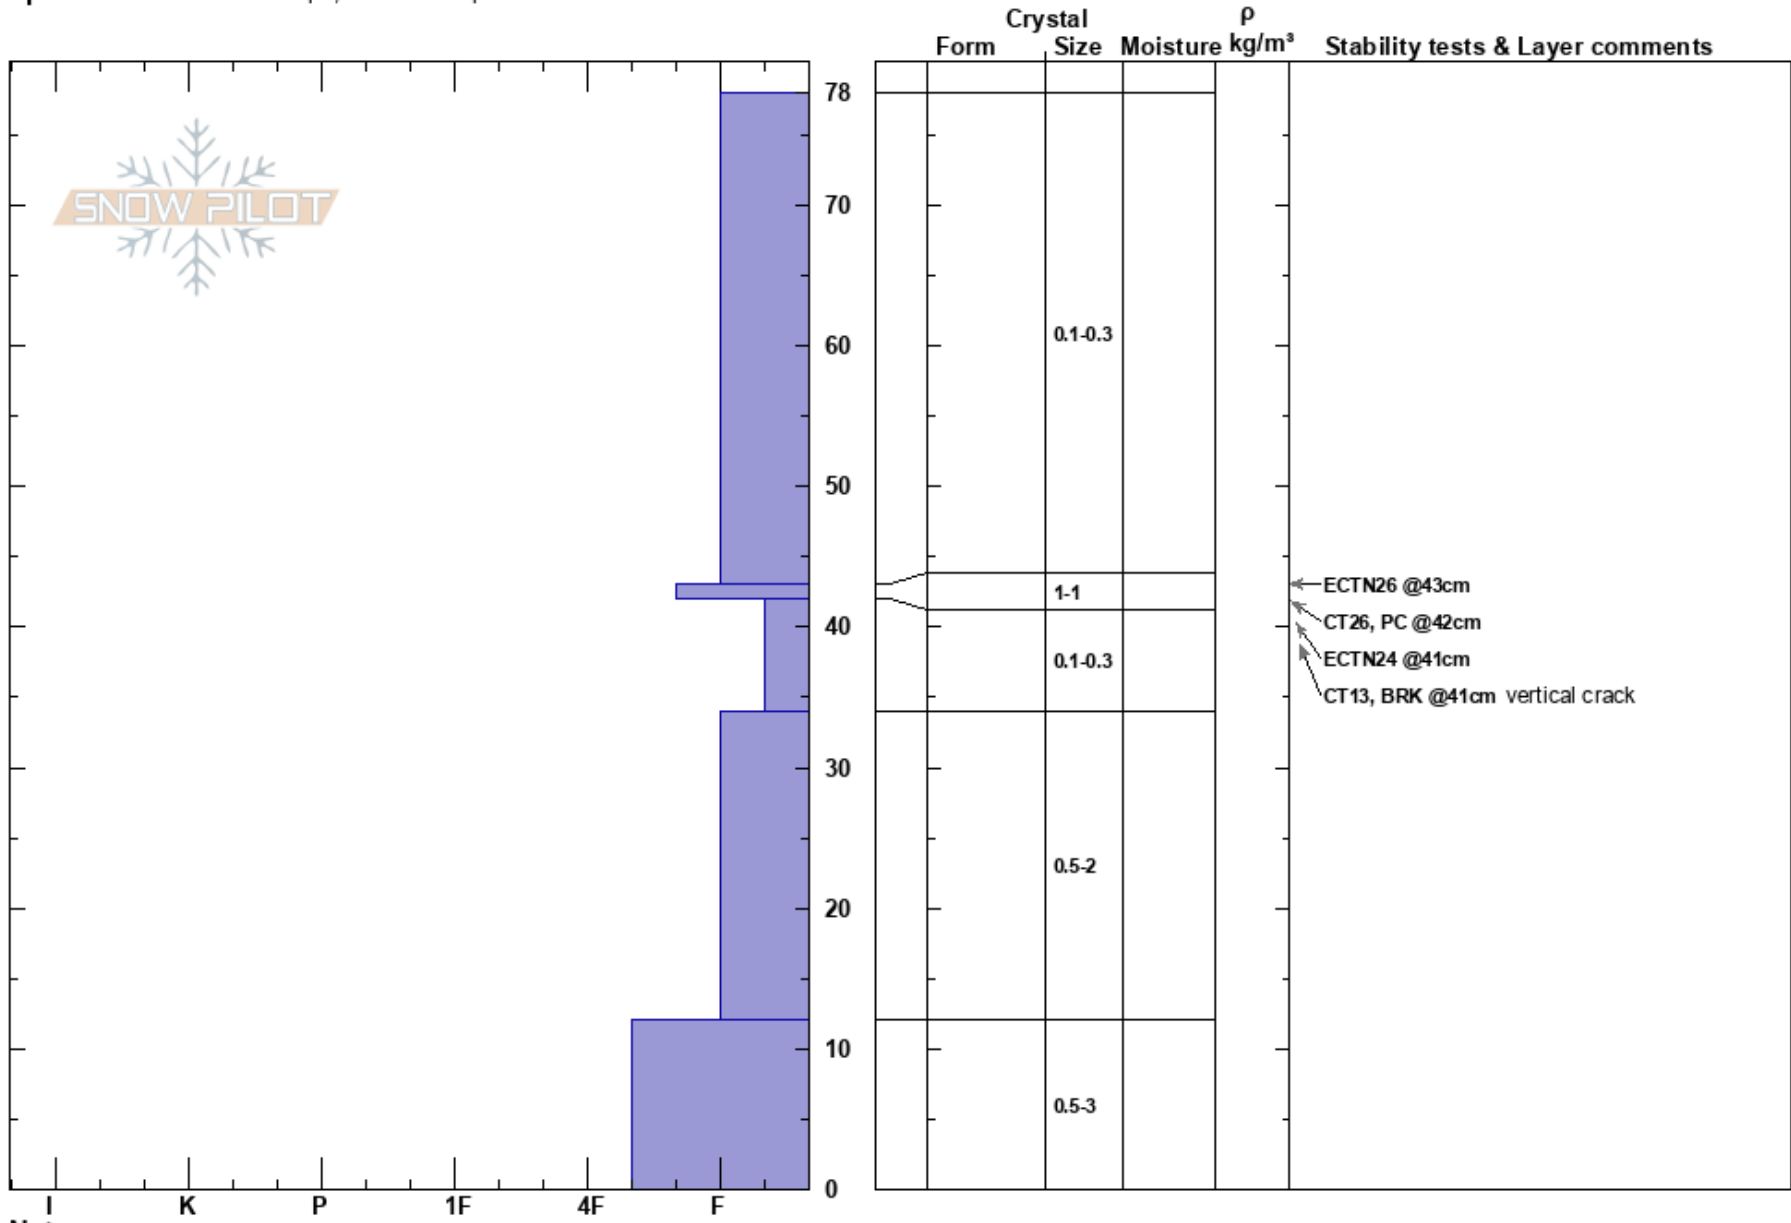

Powderhorn
 Grand Mesa
 CO
Elevation: 9540 ft
Aspect: NE
Specifics: Ski tracks on slope; We skied slope

Ryan Leonard
 12/03/2024 - 11:00am
Co-ord: 39.05545N, -108.15800W
Slope Angle: 31°
Wind Loading: no

Stability: Very Good **HS:**78
Air Temperature: 28°F **PF:**60 42-34cm:Problematic layer
Sky Cover: CLR **PS:** 18
Precipitation: NO
Wind: SW Calm

Notes: Forested area protected from wind and sun direct sun. Open canopy 80%