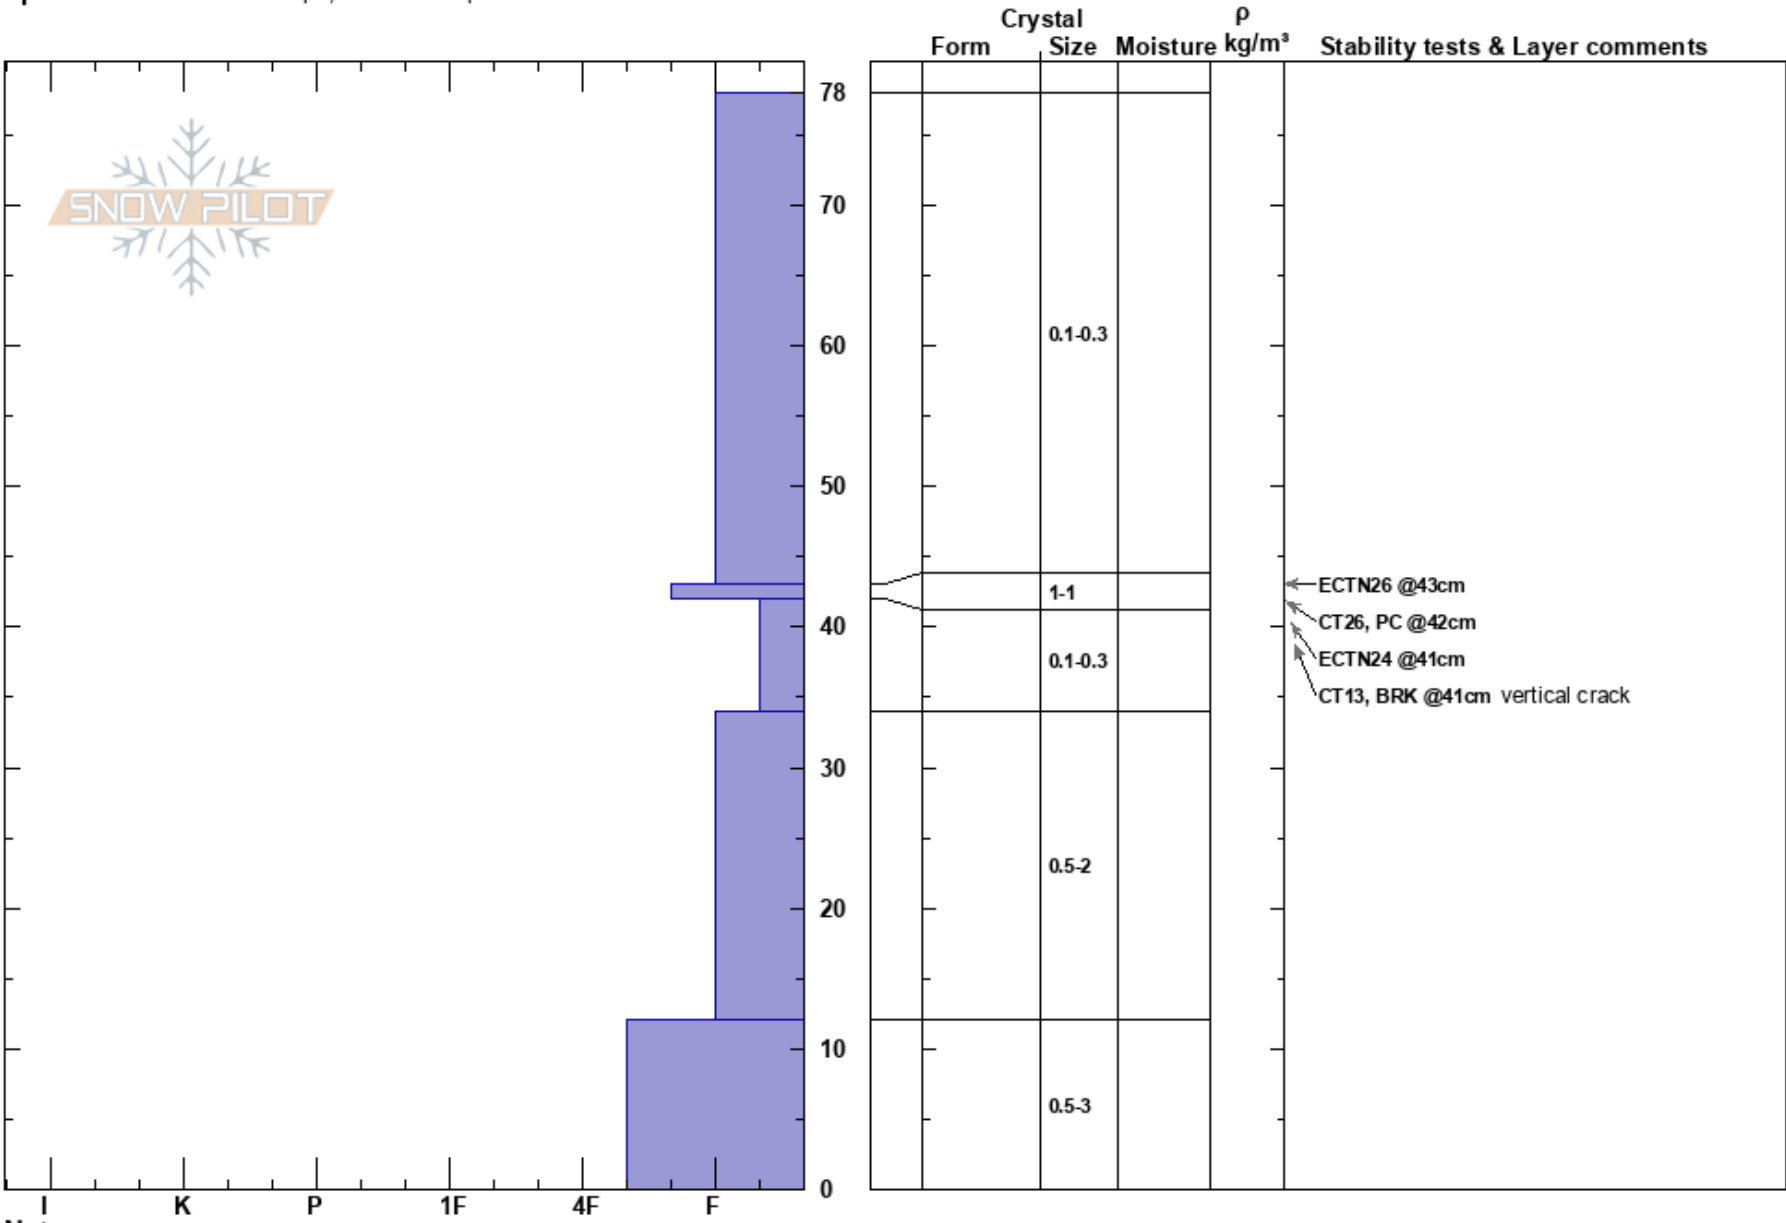

Powderhorn
 Grand Mesa
 CO
Elevation: 9540 ft
Aspect: NE
Specifics: Ski tracks on slope; We skied slope

Ryan Leonard
 12/03/2024 - 11:00am
Co-ord: 39.05545N, -108.15800W
Slope Angle: 31°
Wind Loading: no

Stability: Very Good **HS:**78
Air Temperature: 28°F **PF:**60 42-34cm:Problematic layer
Sky Cover: CLR **PS:** 18
Precipitation: NO
Wind: SW Calm

Notes: Forested area protected from wind and sun direct sun. Open canopy 80%