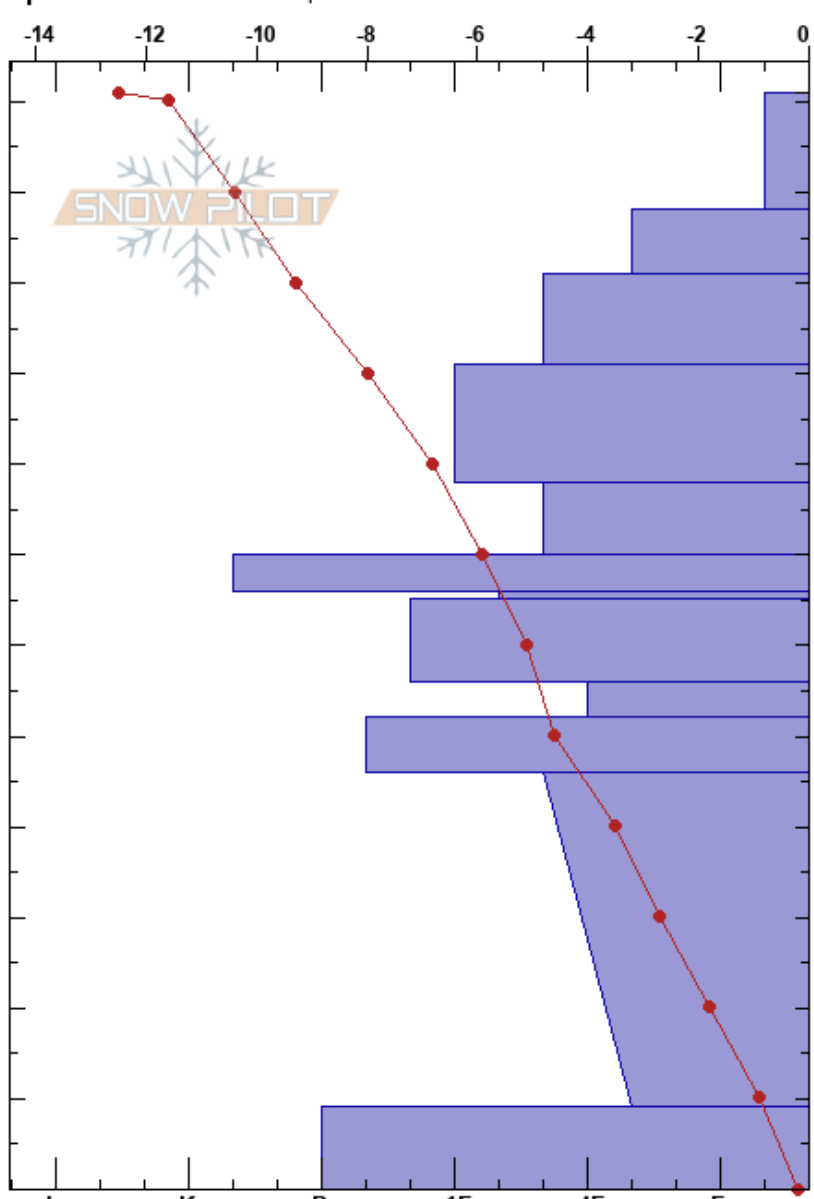

Prelude
 La Sal Mountains
 UT
 Elevation: 11230 ft
 Aspect: 265°
 Specifics: Ski tracks on slope

Dave Garcia
 12/03/2024 - 9:35am
 Co-ord: 38.46079N, -109.25092W
 Slope Angle: 26°
 Wind Loading:

Stability: Fair
 Air Temperature: -2°C
 Sky Cover: FEW
 Precipitation: NO
 Wind: Calm
 HS: 121
 PF: 10
 PS: 25
 Layer Notes:
 46-9cm: Problematic layer

Elevation (ft)	Crystal		ρ kg/m ³	Stability tests & Layer comments
	Form	Size		
121	/ (Ø)			
110	V _r			
100	/			
90	•			
80	•			
70	☐	0.5		
60	•			
50	☐	0.5-1		
40				
30	☐	1-2		
20				
10				
0	☐			

Notes: