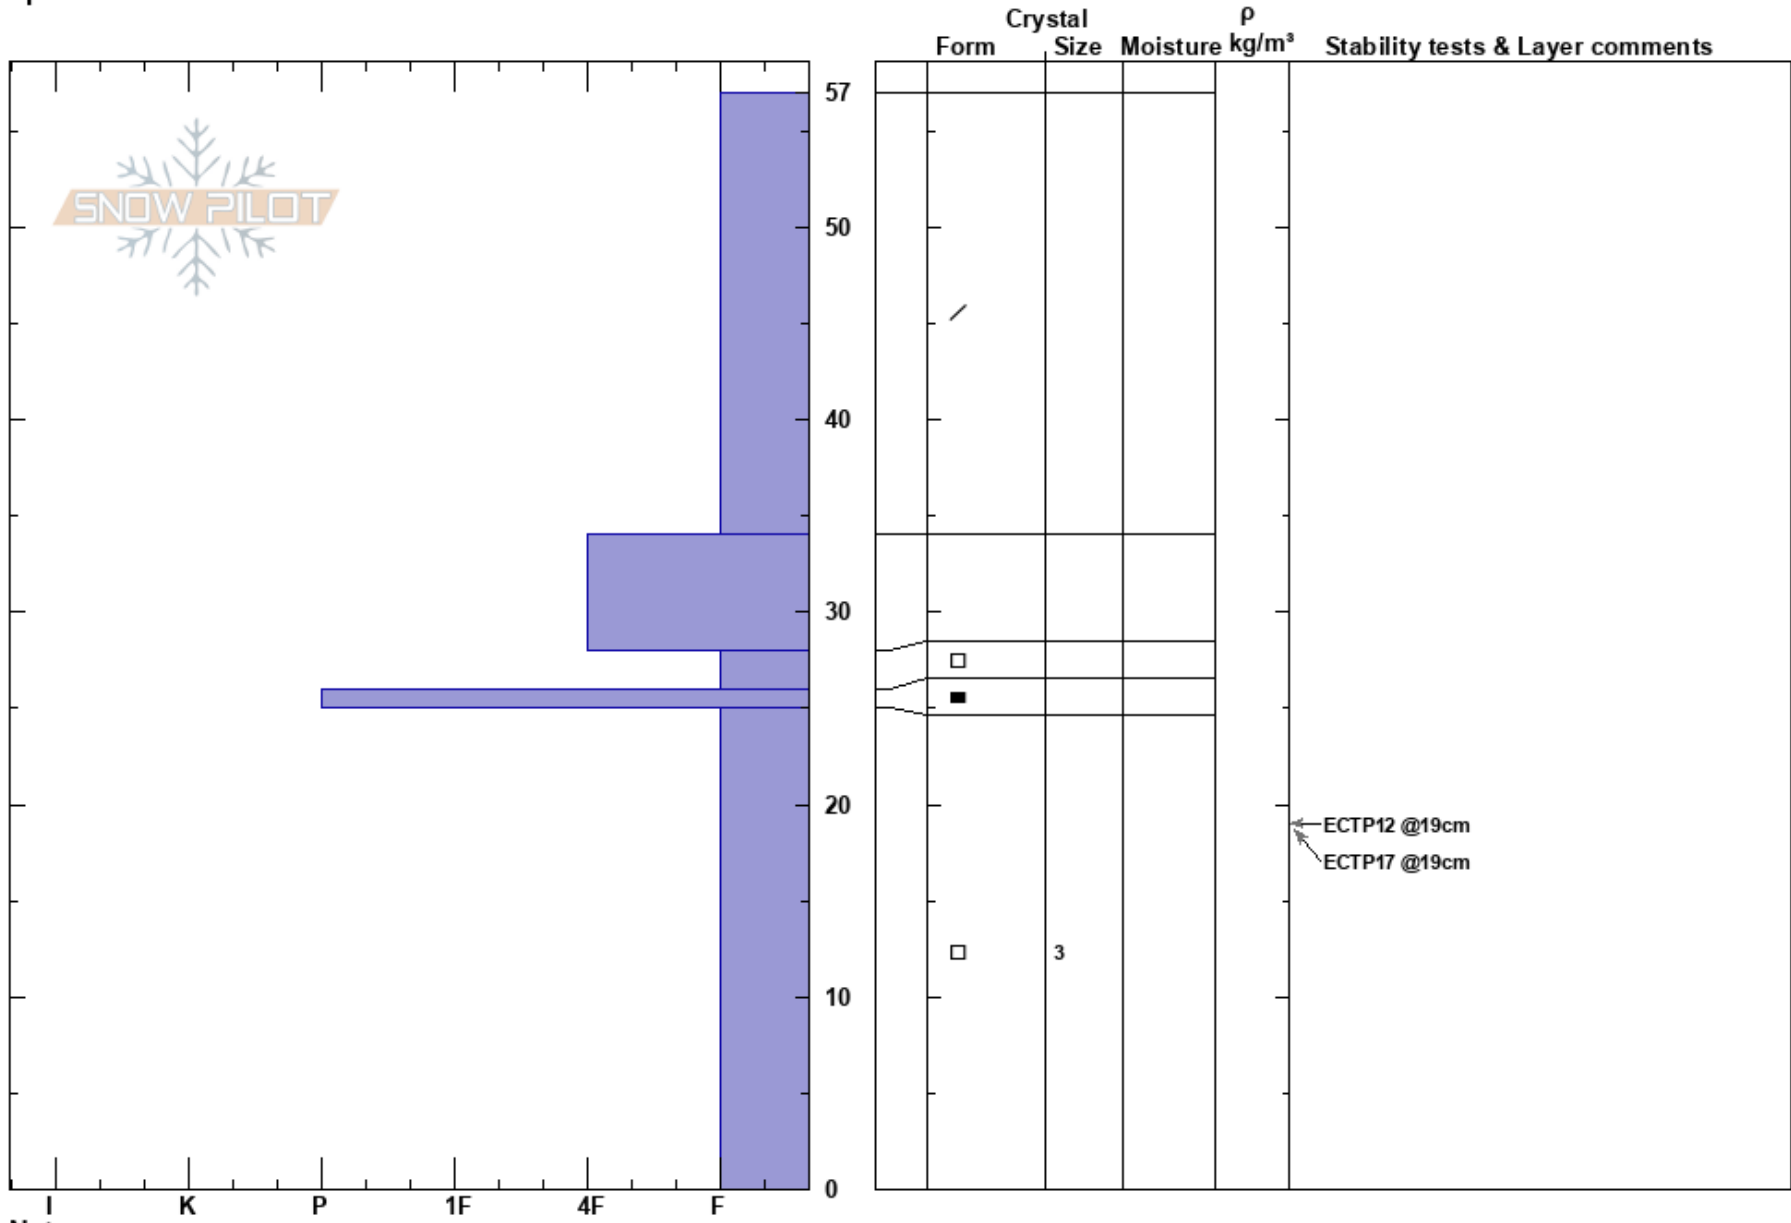

2024-12-03-PC-Ridge
Wasatch Range
UT
Elevation: 9150 ft
Aspect: 250°
Specifics:

Chad Brackelsberg
12/03/2024 - 11:00am
Co-ord: 12T 456946W 4495209N
Slope Angle: 28°
Wind Loading: no

Stability: **HS:57**
Air Temperature: -2°C
Sky Cover: CLR
Precipitation: NO
Wind: Calm
Layer Notes:
25-0cm: Problematic layer