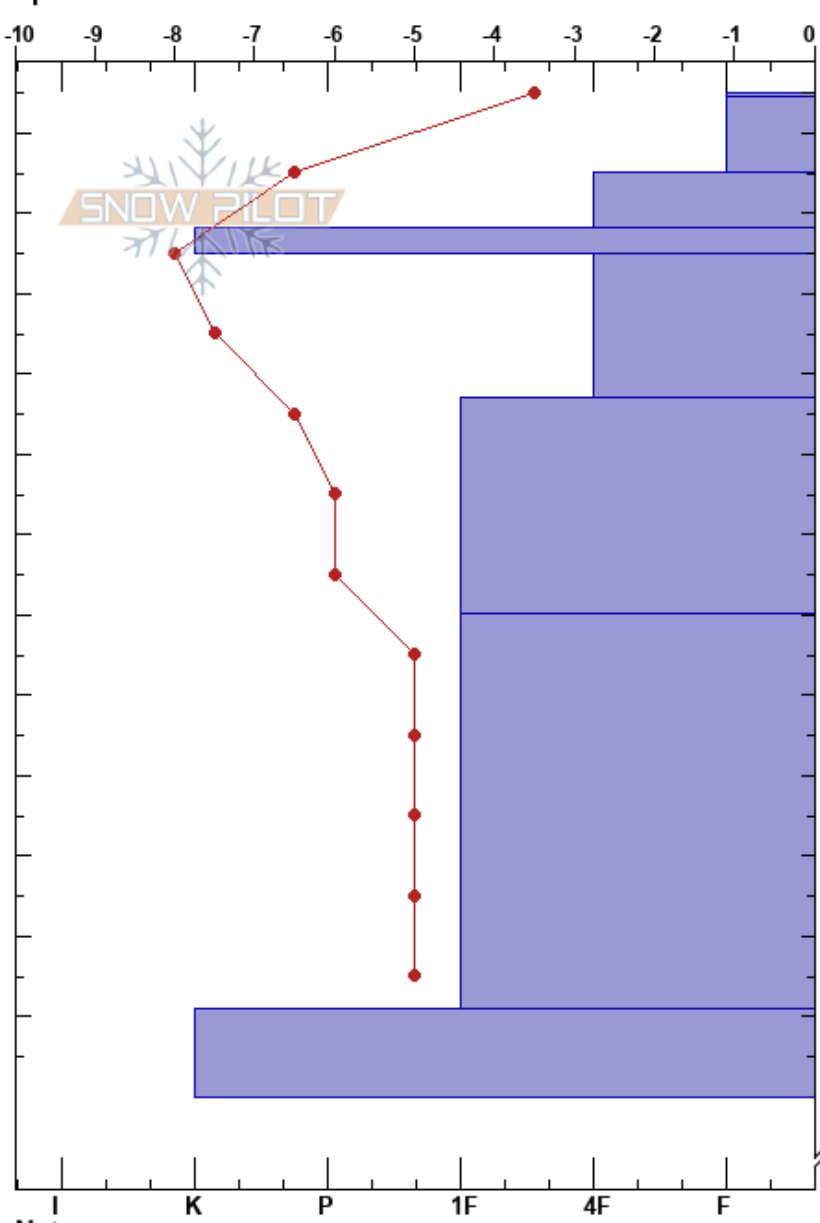

Ball Butte 20241203  
 Three Sisters  
 OR  
 Elevation: 7820 ft  
 Aspect: NE  
 Specifics:

Gabriel Coler  
 12/03/2024 - 10:50am  
 Co-ord: 10T 606229W 4879774N  
 Slope Angle: 25°  
 Wind Loading: no

Stability:  
 Air Temperature: 5°C  
 Sky Cover: CLR  
 Precipitation: NO  
 Wind: Calm

Layer Notes:

HS:275  
 PF:25  
 PS:10

Elevation (cm)	Crystal		Moisture	$\rho$ kg/m <sup>3</sup>	Stability tests & Layer comments
	Form	Size			
275	/ (□)	1(1)	D		
270	/	1	D		
260	/	1.5	D		
255	=		D		← CT25, RP @255cm ← ECTN25 @255cm
250	/ (●)	1(1)	D		
240					
230					
220	●	0.5			
210					
200					
190	●	1	D		
180					
170					
160	■				
150					