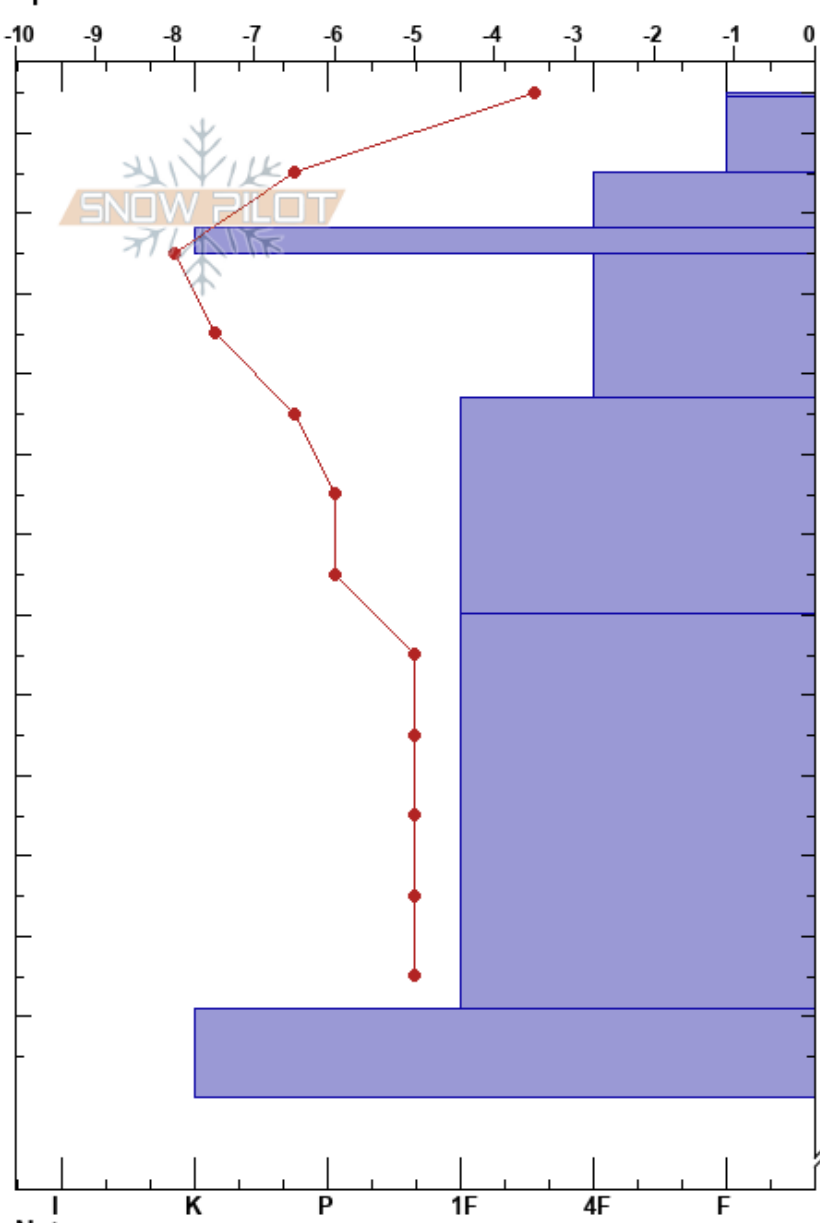

Ball Butte 20241203
 Three Sisters
 OR
 Elevation: 7820 ft
 Aspect: NE
 Specifics:

Gabriel Coler
 12/03/2024 - 10:50am
 Co-ord: 10T 606229W 4879774N
 Slope Angle: 25°
 Wind Loading: no

Stability:
 Air Temperature: 5°C
 Sky Cover: CLR
 Precipitation: NO
 Wind: Calm

Layer Notes:

HS:275
 PF:25
 PS:10

Elevation (cm)	Crystal		Moisture	ρ kg/m ³	Stability tests & Layer comments
	Form	Size			
275	/ (□)	1(1)	D		
270	/	1	D		
260	/	1.5	D		
255	=		D		← CT25, RP @255cm
250	/ (●)	1(1)	D		← ECTN25 @255cm
225	●	0.5			
185	●	1	D		
155	■				