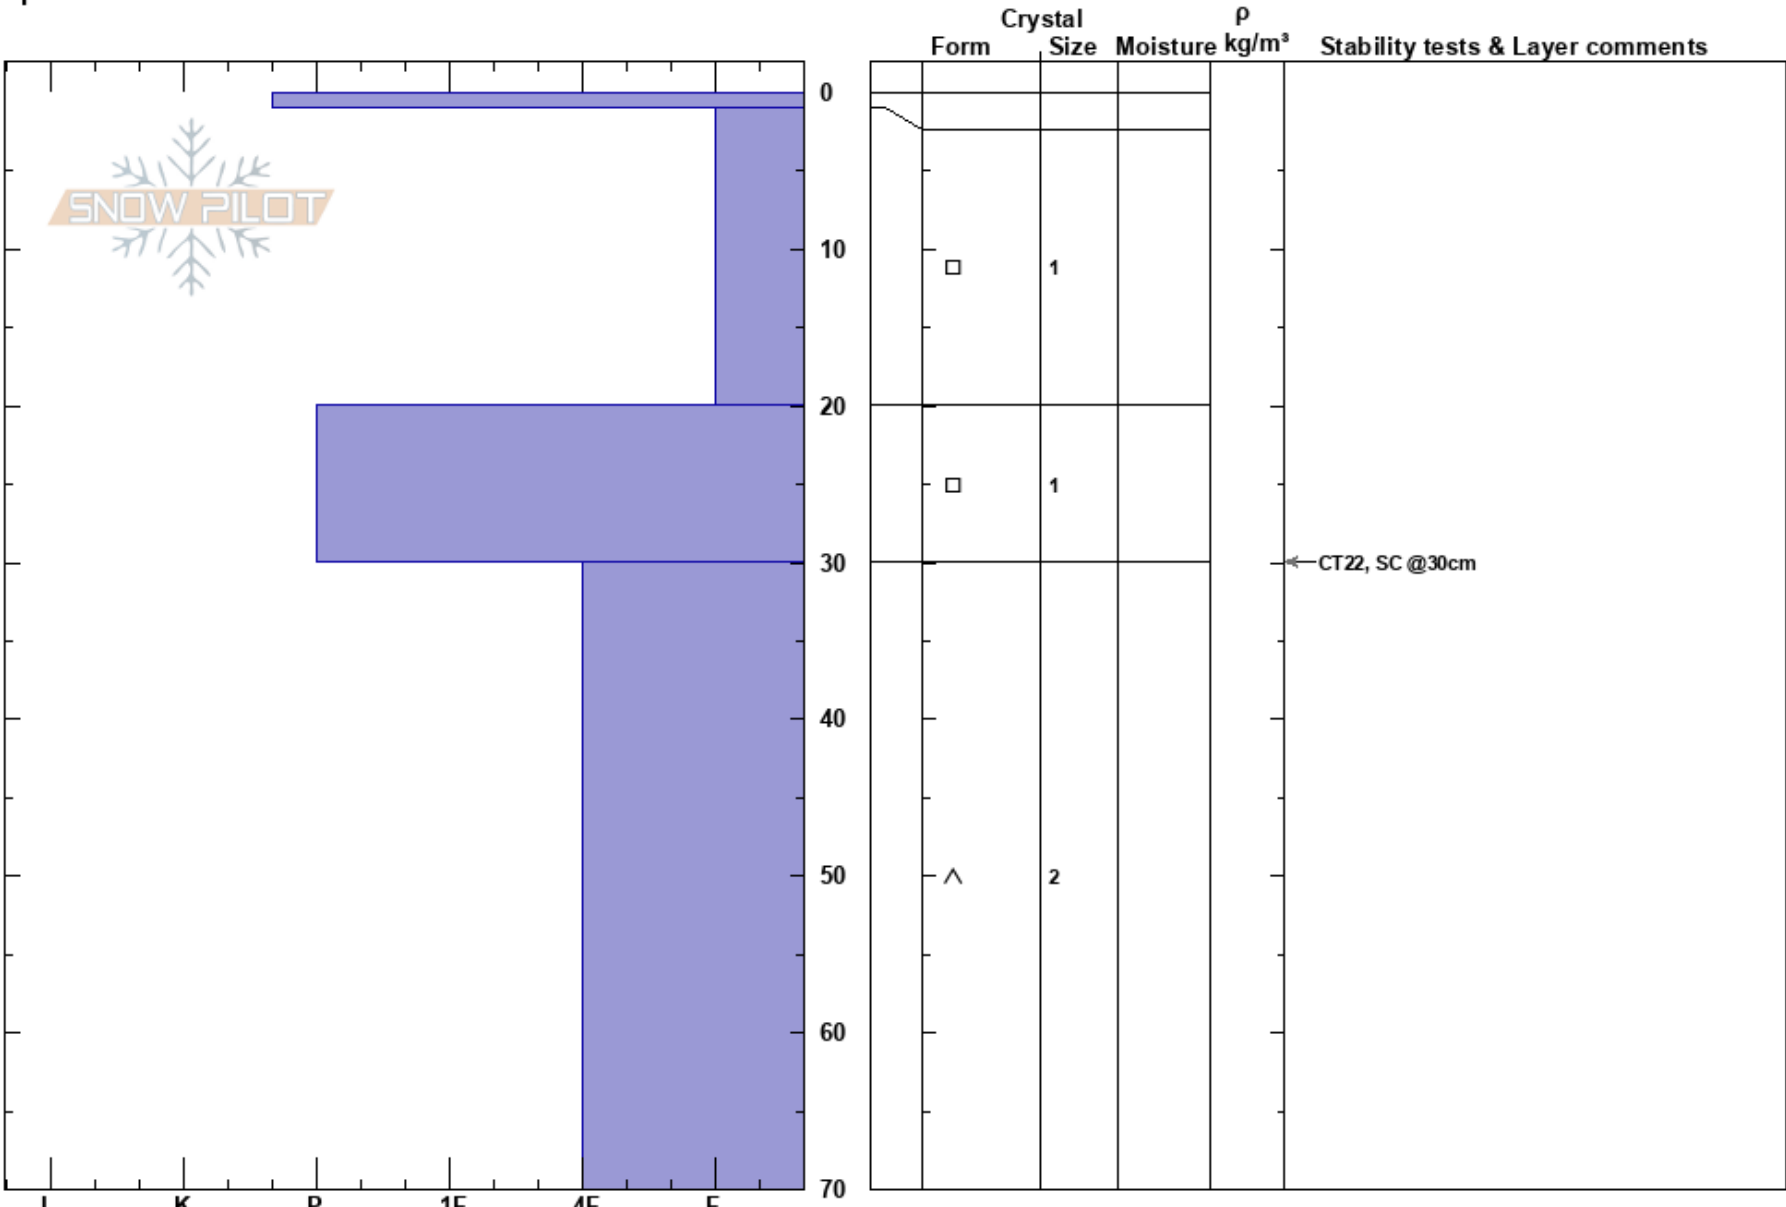

Red Mtn Pass - Stuart
 San Juan Range
 CO
 Elevation: 11100 ft
 Aspect: 245°
 Specifics:

Josh Stuart
 12/03/2024 - 1:10am
 Co-ord: 37.89239N, -107.71313W
 Slope Angle: 16°
 Wind Loading:

Stability:
 Air Temperature: 40°F
 Sky Cover: CLR
 Precipitation: NO
 Wind: Calm
 HS:70
 PF:60
 PS:18
 20-30cm: Problematic layer