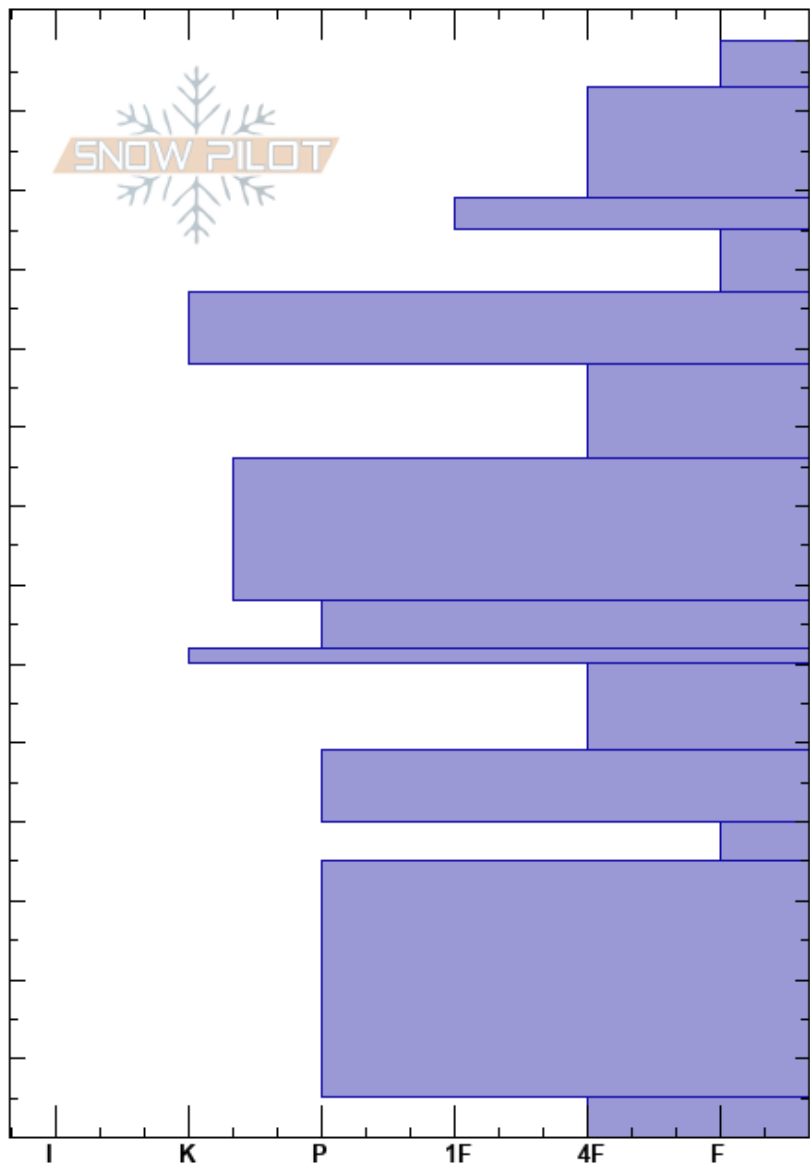

Sunburst 021018
 Chugach Range
 AK
 Elevation: 1920 ft
 Aspect: SW
 Specifics:

Katreen Wikstrom Jones
 02/10/2018 - 2:20am
 Co-ord: 60.76549N, -149.20515W
 Slope Angle: 25°
 Wind Loading:

Stability:
 Air Temperature: 32°C
 Sky Cover: OVC
 Precipitation: NO
 Wind: E Calm

HS:139
 PF:30

Layer Notes:

Elevation (ft)	Crystal		Moisture	ρ kg/m ³	Stability tests & Layer comments
	Form	Size			
139					
130					
120					
110					
100					← CTV, SP @98cm ← CT2, BRK @98cm
90					
80					
70					
60					
50					
40					
30					
20					
10					
0					← ECTX, BRK