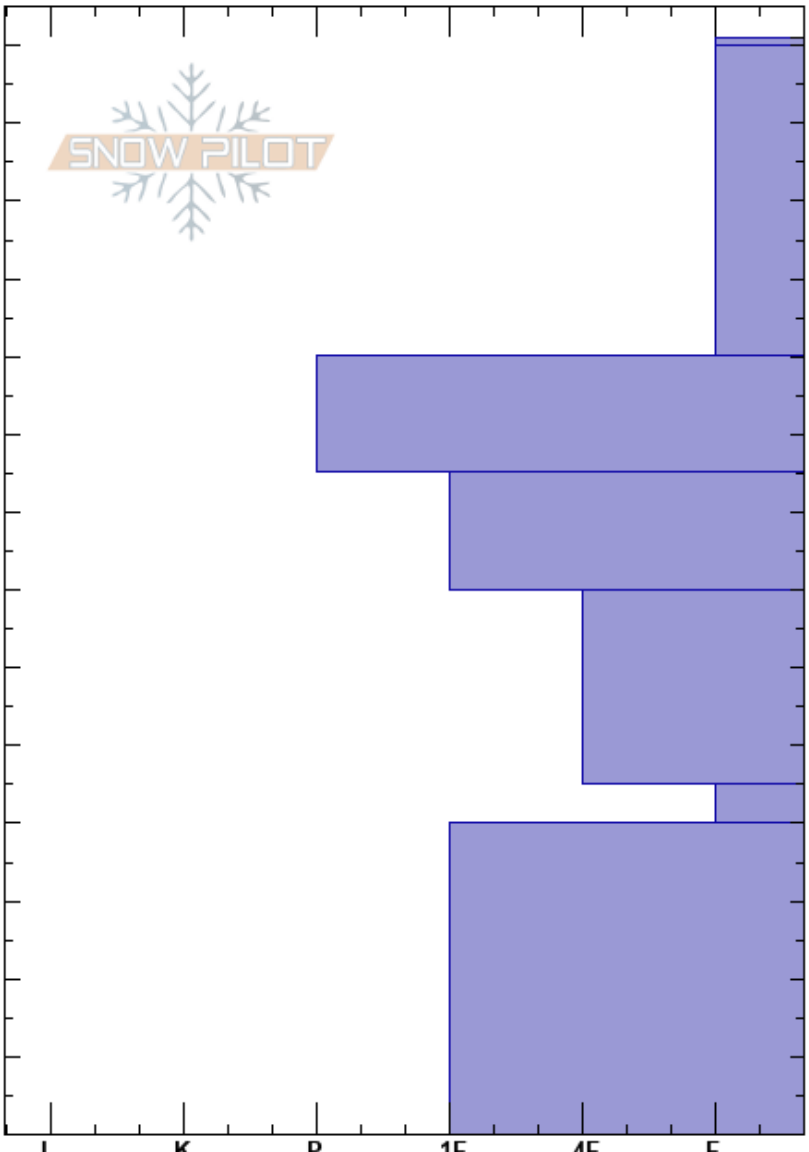

Swan Range-Spider Bowl
 MT
 Elevation: 6545 ft
 Aspect: N
 Specifics:

Kelson Geber
 12/03/2024 - 2:11pm
 Co-ord: 12U 279194W 5342789N
 Slope Angle: 24°
 Wind Loading:

Stability:
 Air Temperature: 0°C
 Sky Cover: SCT
 Precipitation: NO
 Wind: Light Breeze

HS:141
 PF:45 45-40cm:Problematic layer

Height (ft)	Crystal		Moisture (kg/m³)	Stability tests & Layer comments
	Form	Size		
141	∇	2		
120	•	1.5		
90	⊗	1		
80	•	1		
60	•	1.5		
40	□	1.5		
20	•			
0				CTN