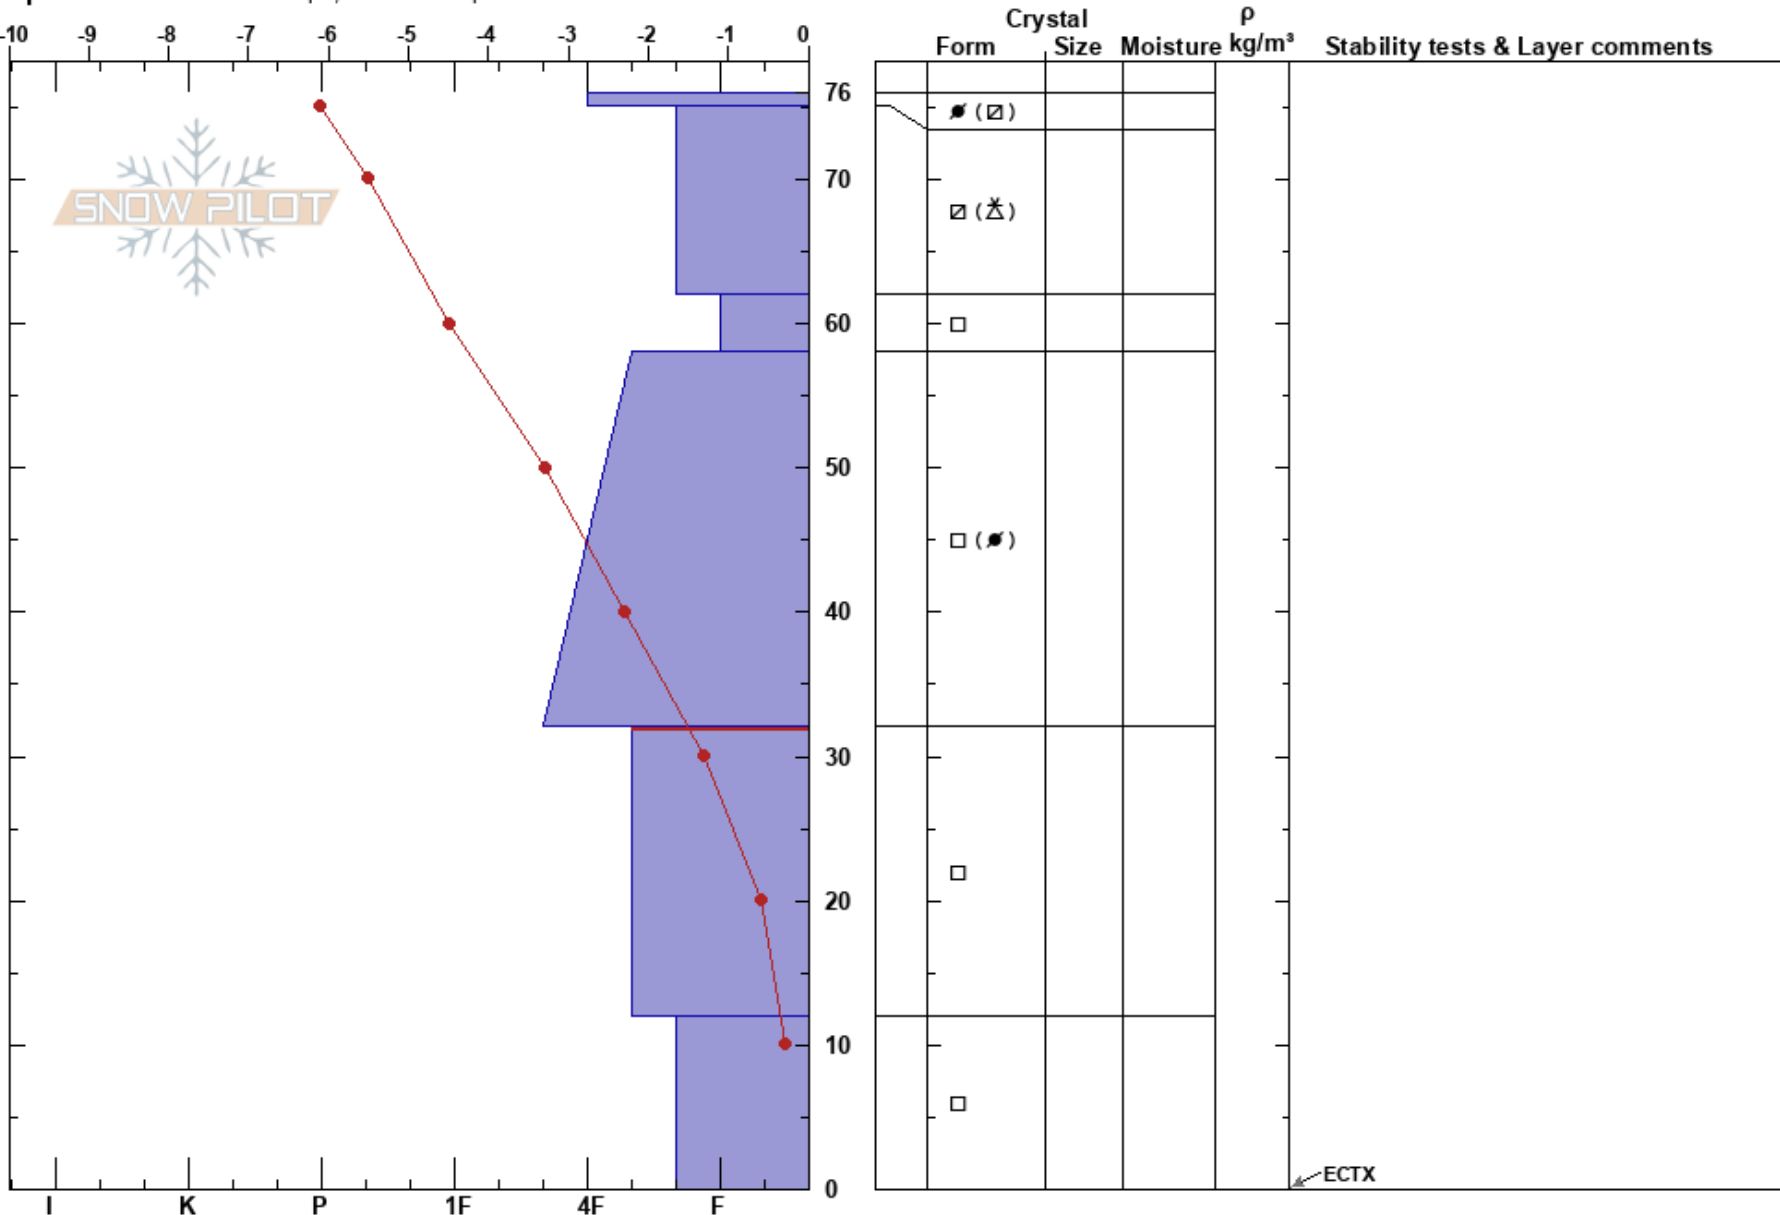

Miller Bowl, West  
 Bear River Range  
 UT  
 Elevation: 8710 ft  
 Aspect: N

toby weed  
 12/03/2024 - 2:00pm  
 Co-ord: 41.88696N, -111.64668W  
 Slope Angle: 40°  
 Wind Loading:

Stability: **HS:76**  
 Air Temperature: 2.5°C **PF:76** 32-12cm:Problematic layer  
 Sky Cover: CLR **PS: 10**  
 Precipitation: NO  
 Wind: SW Calm

Specifics: Ski tracks on slope; We skied slope

Notes:

ECTX