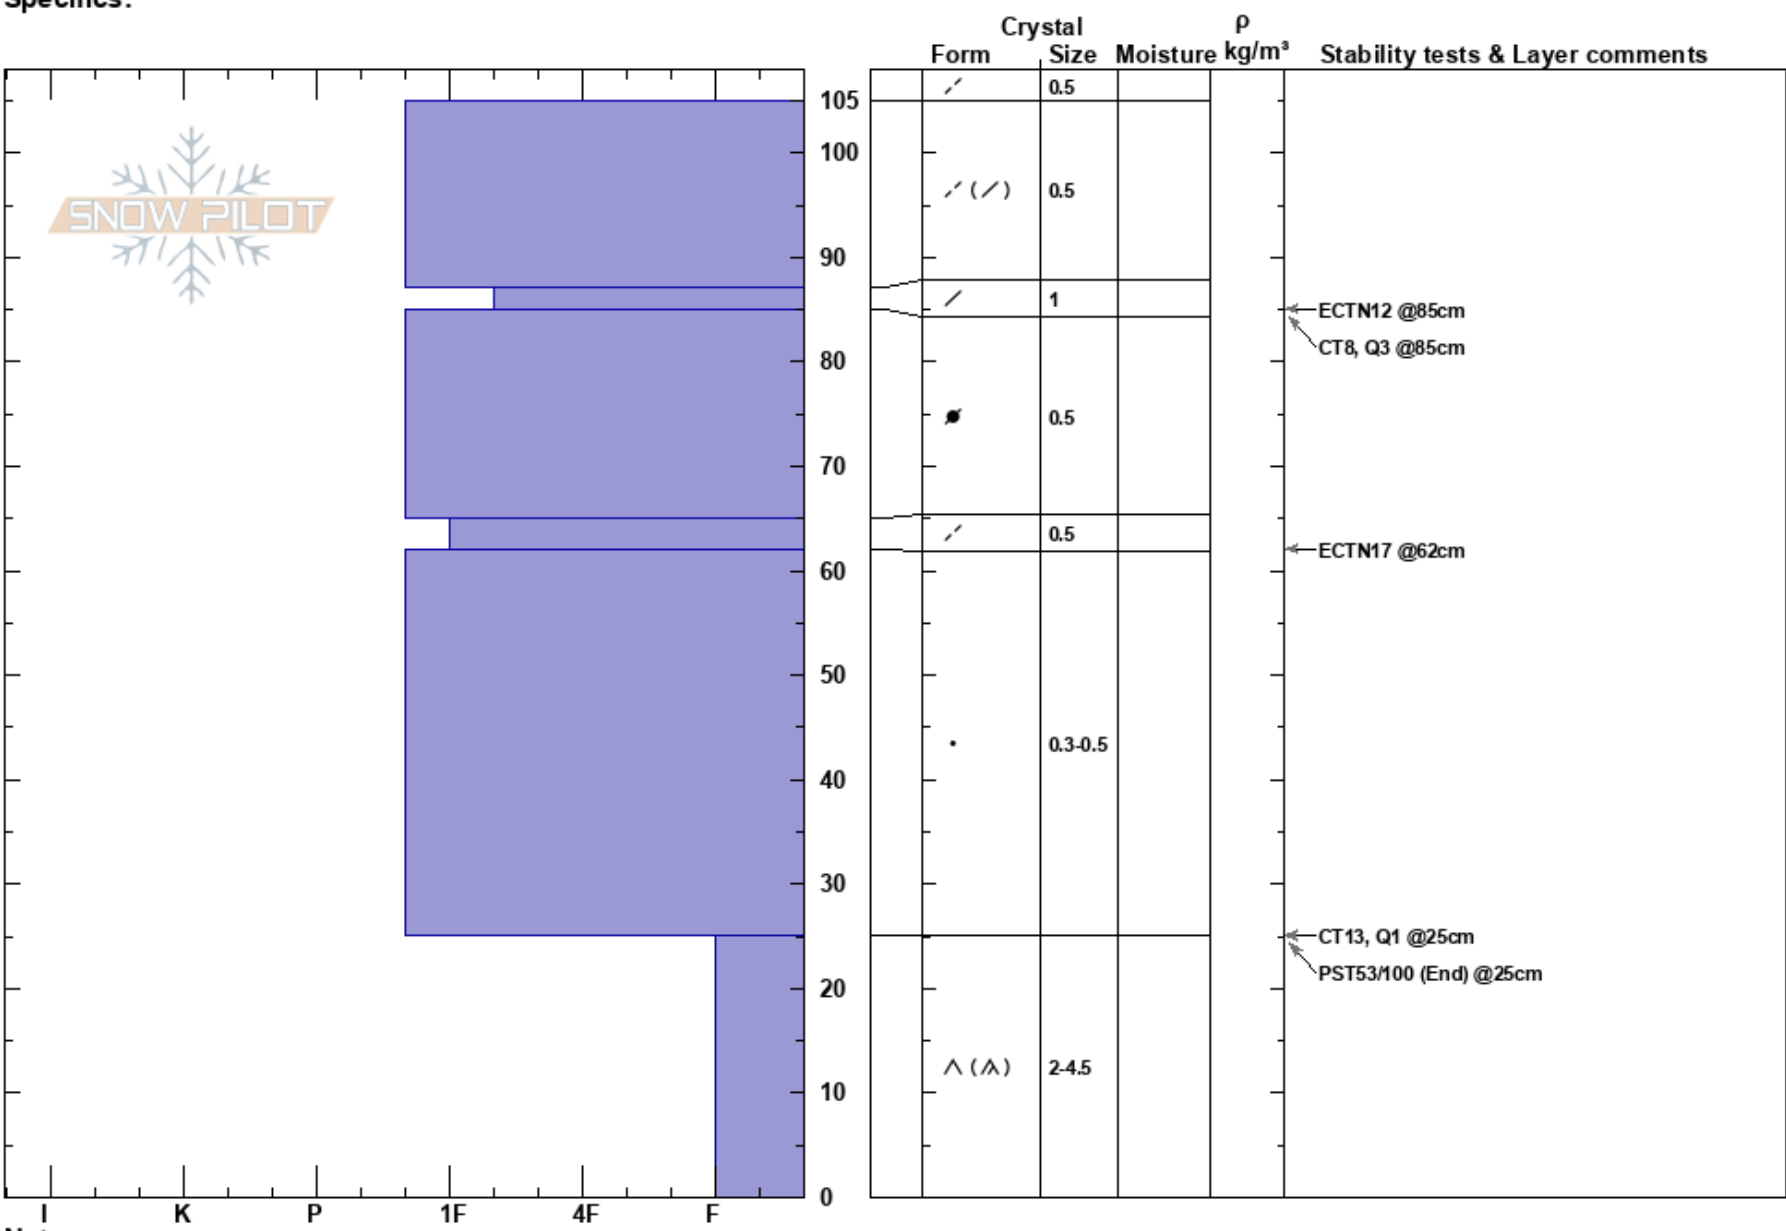

TB's trvse/MoonBacks
 Front Range
 CO
 Elevation: 11770 ft
 Aspect: 40°
 Specifics:

Eric Tollund
 12/03/2024 - 1:00pm
 Co-ord: 39.78777N, -105.87736W
 Slope Angle: 28°
 Wind Loading: previous

Stability:
 Air Temperature:
 Sky Cover: FEW
 Precipitation: NO
 Wind: W Light Breeze

HS:105
 Layer Notes:
 25-0cm: Problematic layer

Notes: