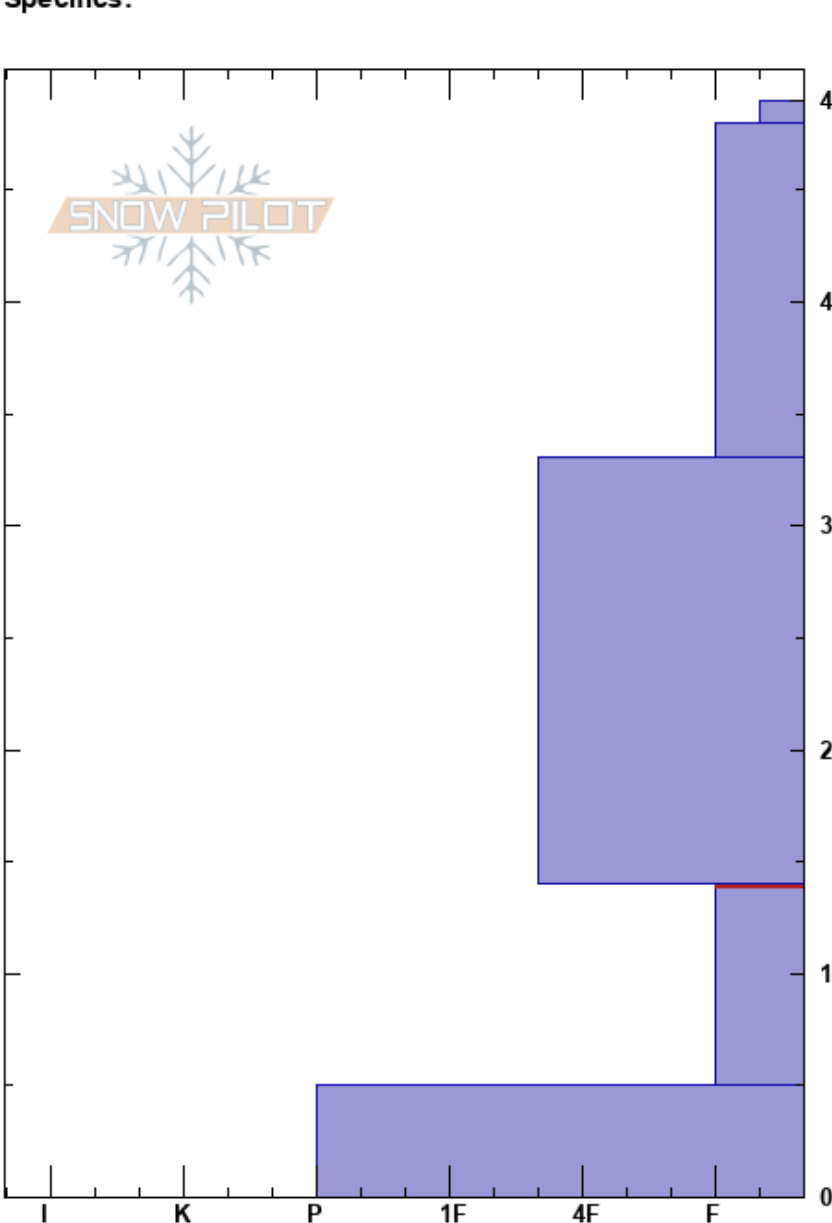

Wilderness Boundary
 Madison Range-S
 MT
 Elevation: 8850 ft
 Aspect: 240°
 Specifics:

Dave Zinn
 12/03/2024 - 12:15pm
 Co-ord: 44.97699N, -111.35905W
 Slope Angle: 20°
 Wind Loading: no

Stability: Good
 Air Temperature:
 Precipitation: NO
 Wind: Calm
 HS:49
 PF:30
 Layer Notes:
 14-5cm: Problematic layer

Crystal Form	Crystal Size	Moisture	ρ kg/m ³	Stability tests & Layer comments
∨	8-10			
/ (∅)	(0.5)			
⊔	1			
□	2	M		← ECTP14 @14cm
⊙(□)	(2)	M		↙ ECTX

Notes: