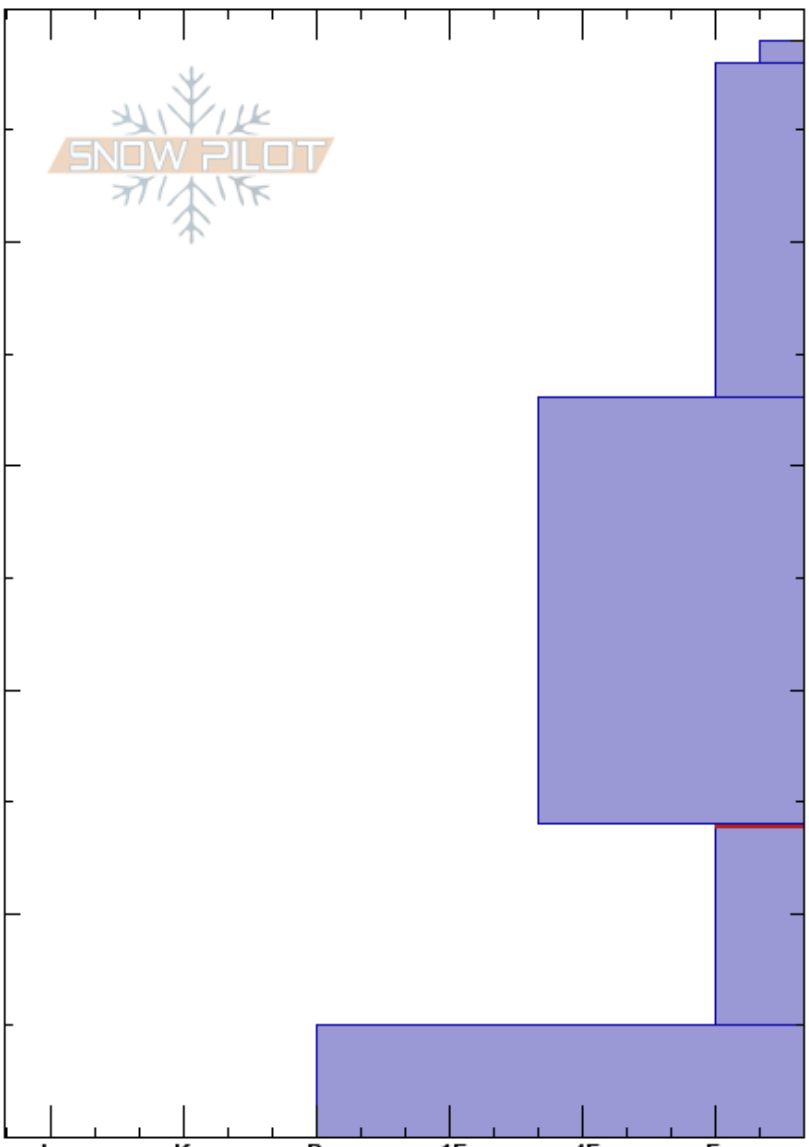

Wilderness Boundary
 Madison Range-S
 MT
 Elevation: 8850 ft
 Aspect: 240°
 Specifics:

Dave Zinn
 12/03/2024 - 12:15pm
 Co-ord: 44.97699N, -111.35905W
 Slope Angle: 20°
 Wind Loading: no

Stability: Good
 Air Temperature:
 Precipitation: NO
 Wind: Calm
 HS:49
 PF:30
 14-5cm: Problematic layer

Crystal Form	Crystal Size	Moisture	ρ kg/m ³	Stability tests & Layer comments
∇	8-10			
/ (∅)	(0.5)			
⊔	1			
□	2	M		← ECTP14 @14cm
⊙(□)	(2)	M		↙ ECTX

Notes: