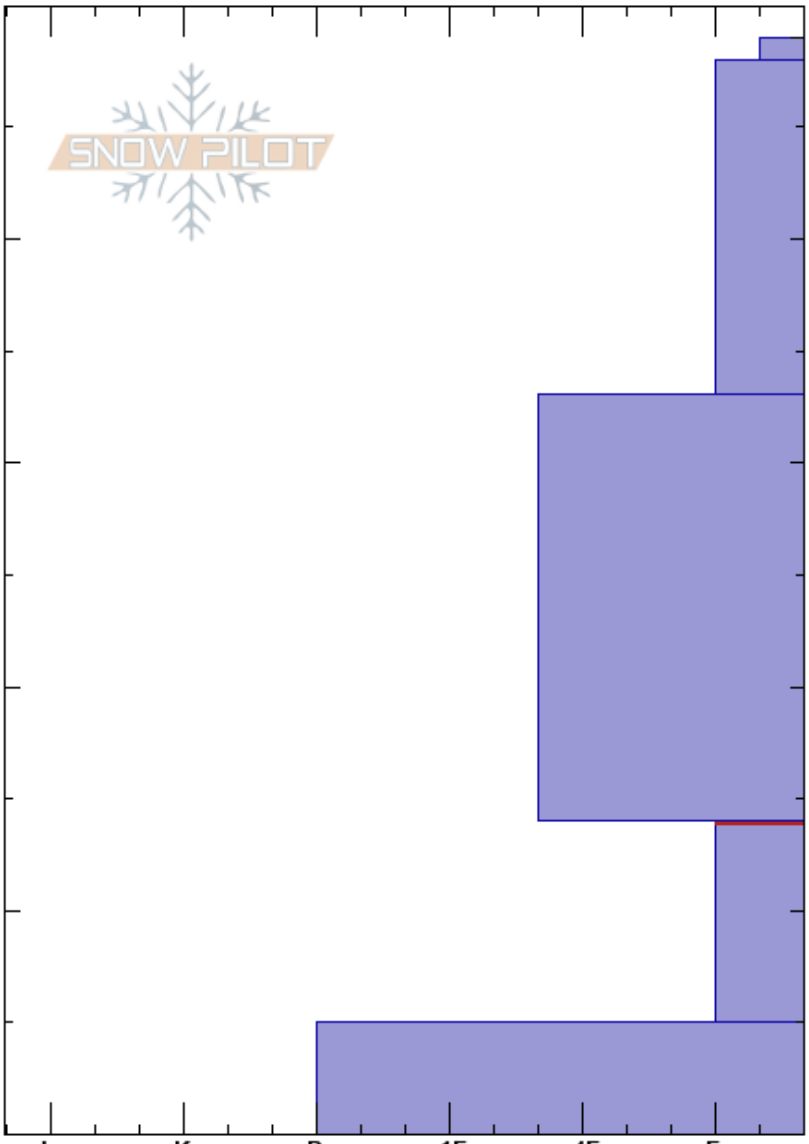

Wilderness Boundary
 Madison Range-S
 MT
 Elevation: 8850 ft
 Aspect: 240°
 Specifics:

Dave Zinn
 12/03/2024 - 12:15pm
 Co-ord: 44.97699N, -111.35905W
 Slope Angle: 20°
 Wind Loading: no

Stability: Good
 Air Temperature:
 Precipitation: NO
 Wind: Calm
 HS:49
 PF:30
 14-5cm: Problematic layer

Crystal Form	Crystal Size	Moisture	ρ kg/m ³	Stability tests & Layer comments
V	8-10			
/ (Ø)	(0.5)			
•	1			
□	2	M		← ECTP14 @14cm
⊙(□)	(2)	M		↙ ECTX

Notes: