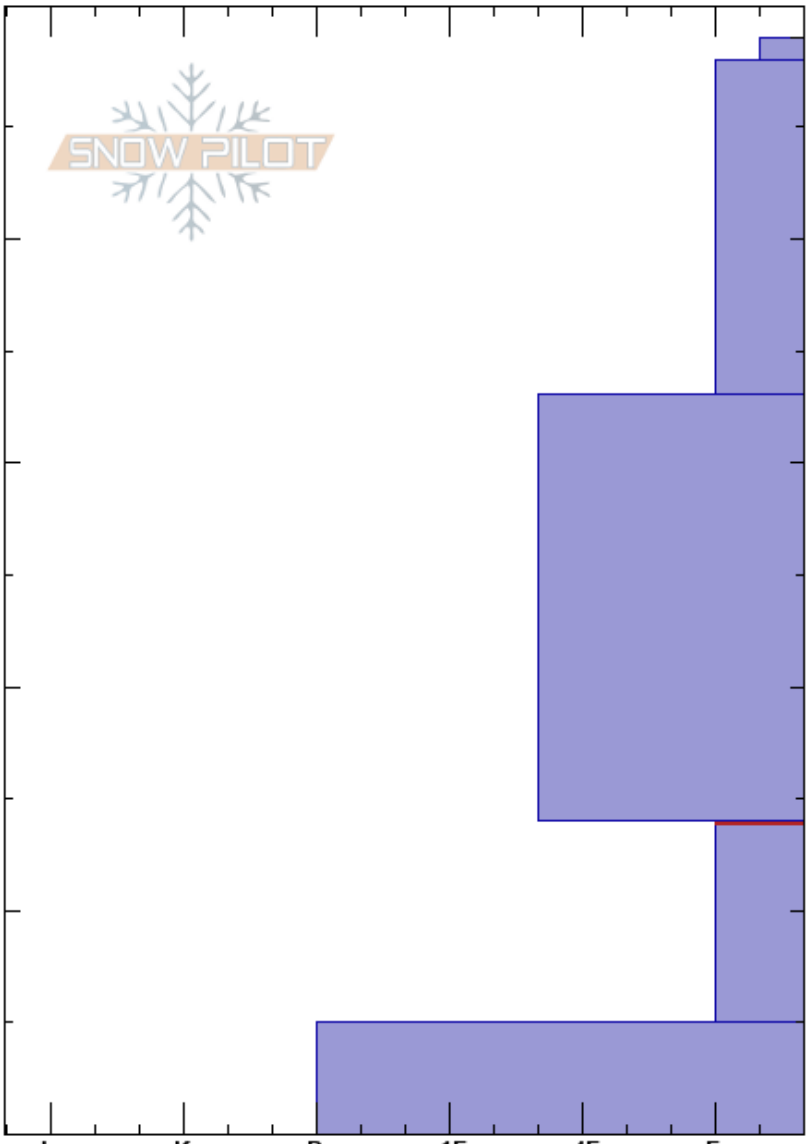

Wilderness Boundary
 Madison Range-S
 MT
 Elevation: 8850 ft
 Aspect: 240°
 Specifics:

Dave Zinn
 12/03/2024 - 12:15pm
 Co-ord: 44.97699N, -111.35905W
 Slope Angle: 20°
 Wind Loading: no

Stability: Good
 Air Temperature:
 Precipitation: NO
 Wind: Calm
 HS:49
 PF:30
 Layer Notes:
 14-5cm: Problematic layer

Crystal Form	Crystal Size	Moisture	ρ kg/m ³	Stability tests & Layer comments
∇	8-10			
/ (∅)	(0.5)			
⊔	1			
□	2	M		← ECTP14 @14cm
⊙(□)	(2)	M		↙ ECTX

Notes: