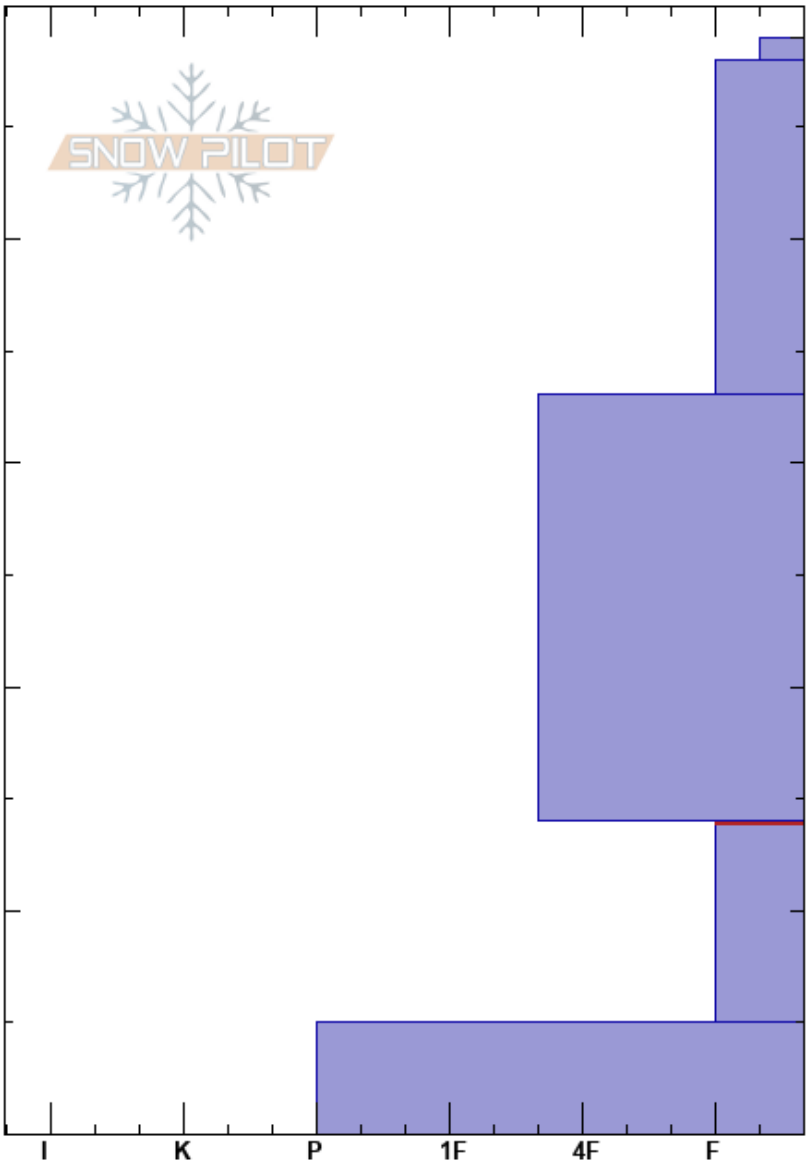

Wilderness Boundary  
 Madison Range-S  
 MT  
 Elevation: 8850 ft  
 Aspect: 240°  
 Specifics:

Dave Zinn  
 12/03/2024 - 12:15pm  
 Co-ord: 44.97699N, -111.35905W  
 Slope Angle: 20°  
 Wind Loading: no

Stability: Good  
 Air Temperature:  
 Precipitation: NO  
 Wind: Calm  
 HS:49  
 PF:30  
 14-5cm: Problematic layer

Crystal Form	Crystal Size	Moisture	$\rho$ kg/m <sup>3</sup>	Stability tests & Layer comments
∇	8-10			
/ (∅)	(0.5)			
⊔	1			
□	2	M		← ECTP14 @14cm
⊙⊙(□)	(2)	M		↙ ECTX