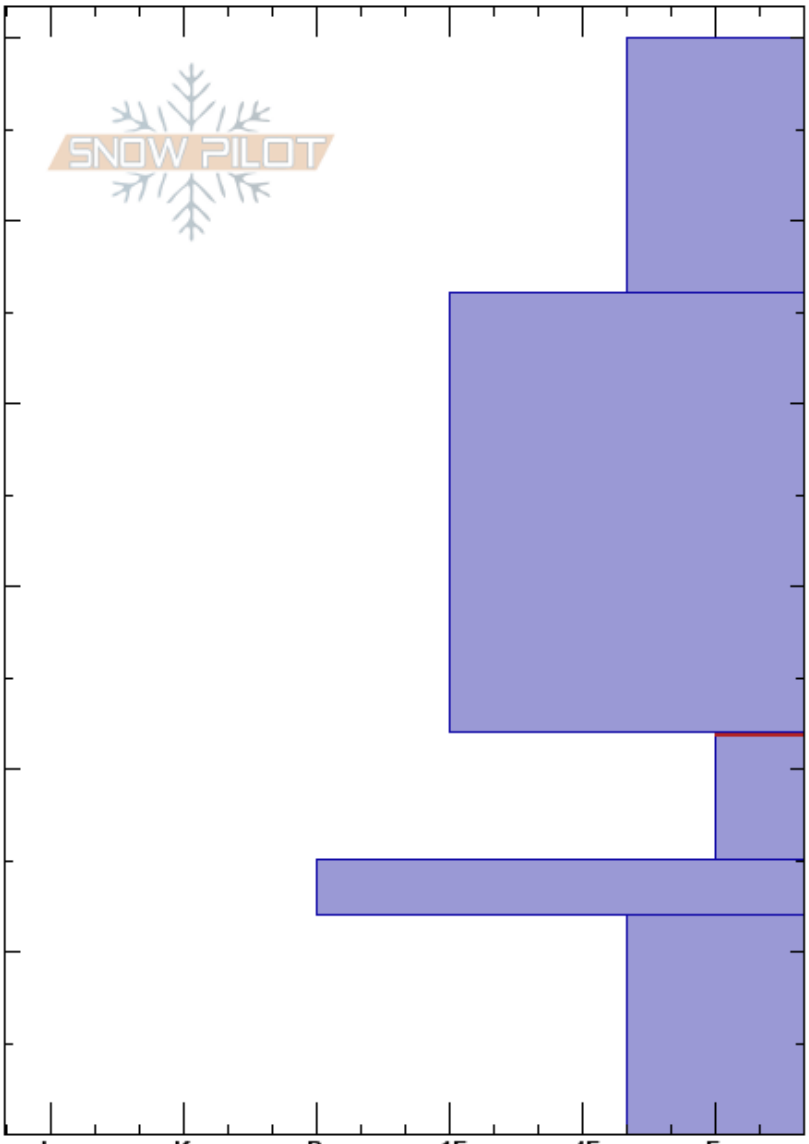

Sunlight Basin Profile
 Madison Range-S
 MT
 Elevation: 9480 ft
 Aspect: 95°
 Specifics:

Dave Zinn
 12/03/2024 - 11:20am
 Co-ord: 44.97486N, -111.31403W
 Slope Angle: 24°
 Wind Loading: previous

Stability: Good
 Air Temperature:
 Precipitation: NO
 Wind: Calm
 HS:60
 PF:40
 22-15cm:Problematic layer

Crystal Form	Crystal Size	Moisture	ρ kg/m ³	Stability tests & Layer comments
∇	5			
/ (∅)	(0.5)			
•	1			
◻	1-2			← ECTP18 @22cm
⊙⊙				
◻	2			

Notes: