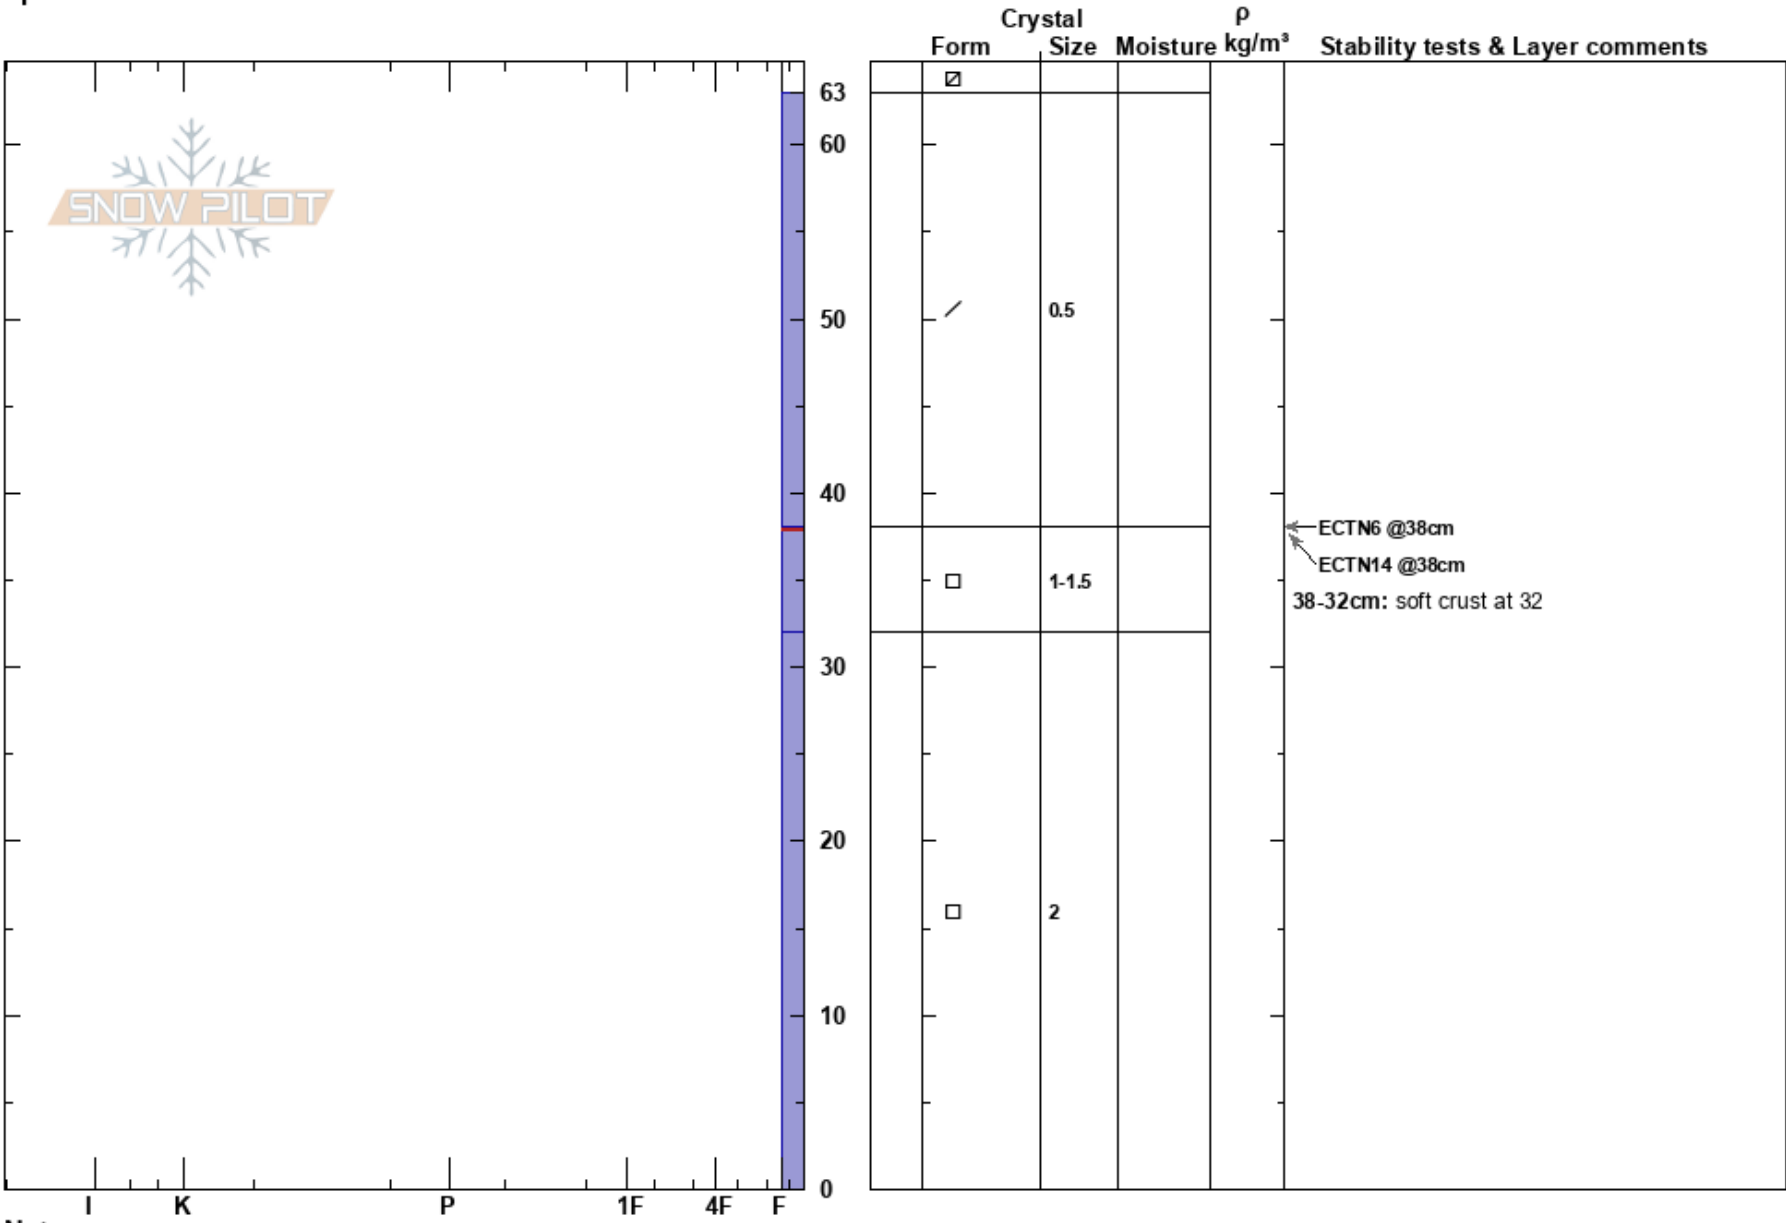

N Crag Crest  
 Grand Mesa  
 CO  
**Elevation:** 10764 ft  
**Aspect:** N  
**Specifics:**

Jewel Campbell  
 12/02/2024 - 12:20pm  
**Co-ord:**  
**Slope Angle:**  
**Wind Loading:**

**Stability:**  
**Air Temperature:**  
**Sky Cover:** FEW  
**Precipitation:** NO  
**Wind:** Calm

**HS:**63  
**PF:**45  
**PS:** 10  
 38-32cm: soft crust at 32  
 38-32cm: Problematic layer

Notes: