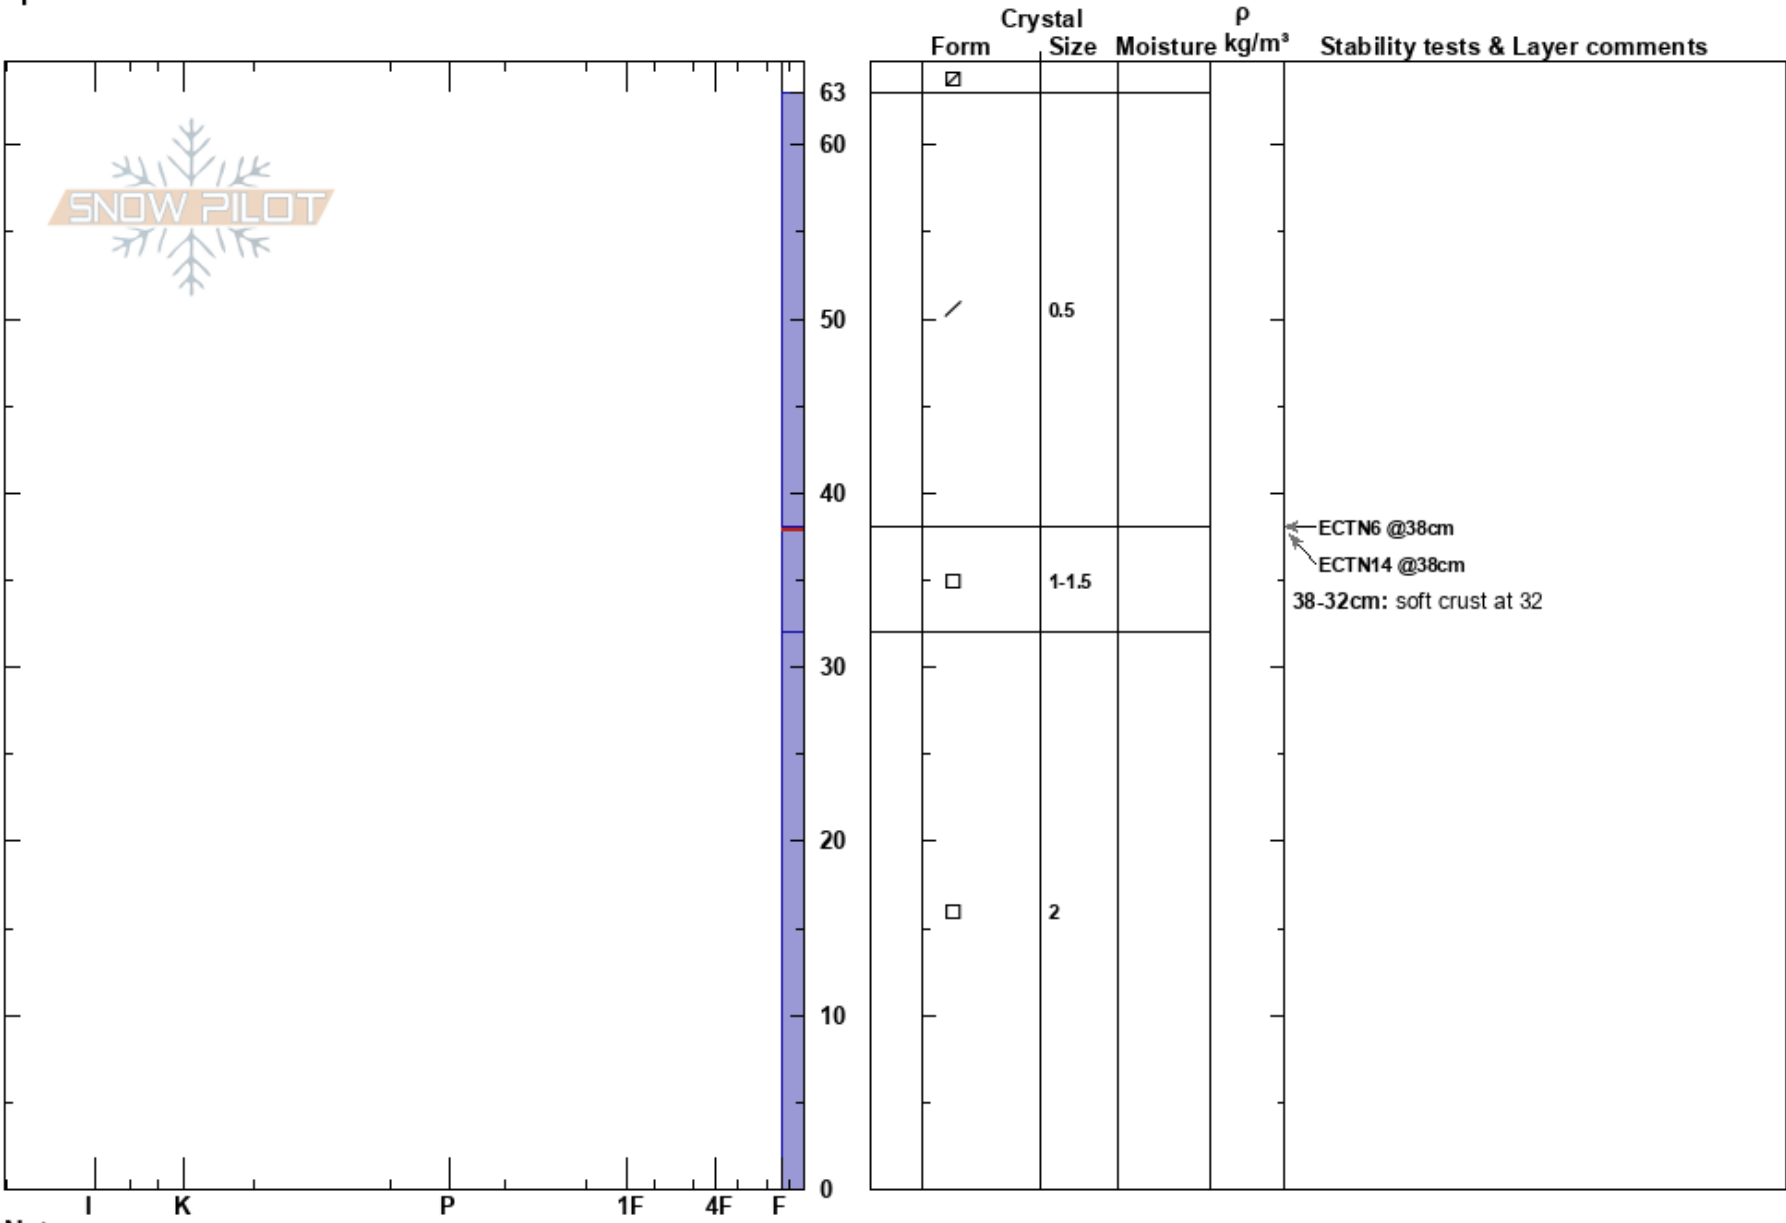

N Crag Crest
 Grand Mesa
 CO
Elevation: 10764 ft
Aspect: N
Specifics:

Jewel Campbell
 12/02/2024 - 12:20pm
Co-ord:
Slope Angle:
Wind Loading:

Stability:
Air Temperature:
Sky Cover: FEW
Precipitation: NO
Wind: Calm

HS:63
PF:45
PS: 10
 38-32cm: soft crust at 32
 38-32cm: Problematic layer

Notes: