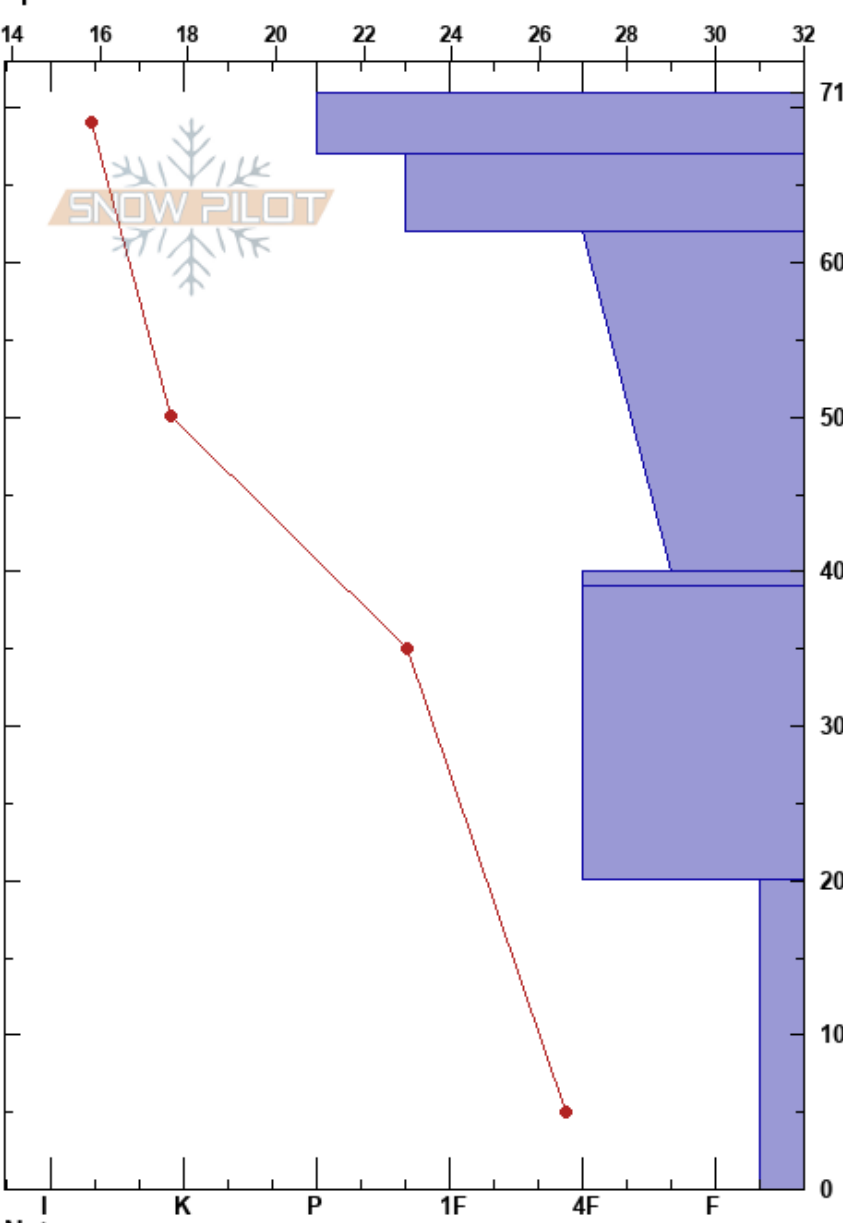

Cutler Ridge
 Northern Wasatch
 UT
 Elevation: 8200 ft
 Aspect: NW
 Specifics:

Julian Berg
 12/02/2024 - 2:00am
 Co-ord: 41.36810N, -111.94837W
 Slope Angle: 27°
 Wind Loading: previous

Stability:
 Air Temperature: 30°F
 Sky Cover: FEW
 Precipitation: NO
 Wind: Calm

HS:71
 Layer Notes:
 20-0cm: Problematic layer

Form	Crystal		Moisture	ρ kg/m ³	Stability tests & Layer comments
	Size				
☐					
/	0.5				
/ (●)	0.5				
/ (⊗)	0.5-1				← ECTN17 @61cm
⊗					
☐ (/)	0.5				
^	2-3				