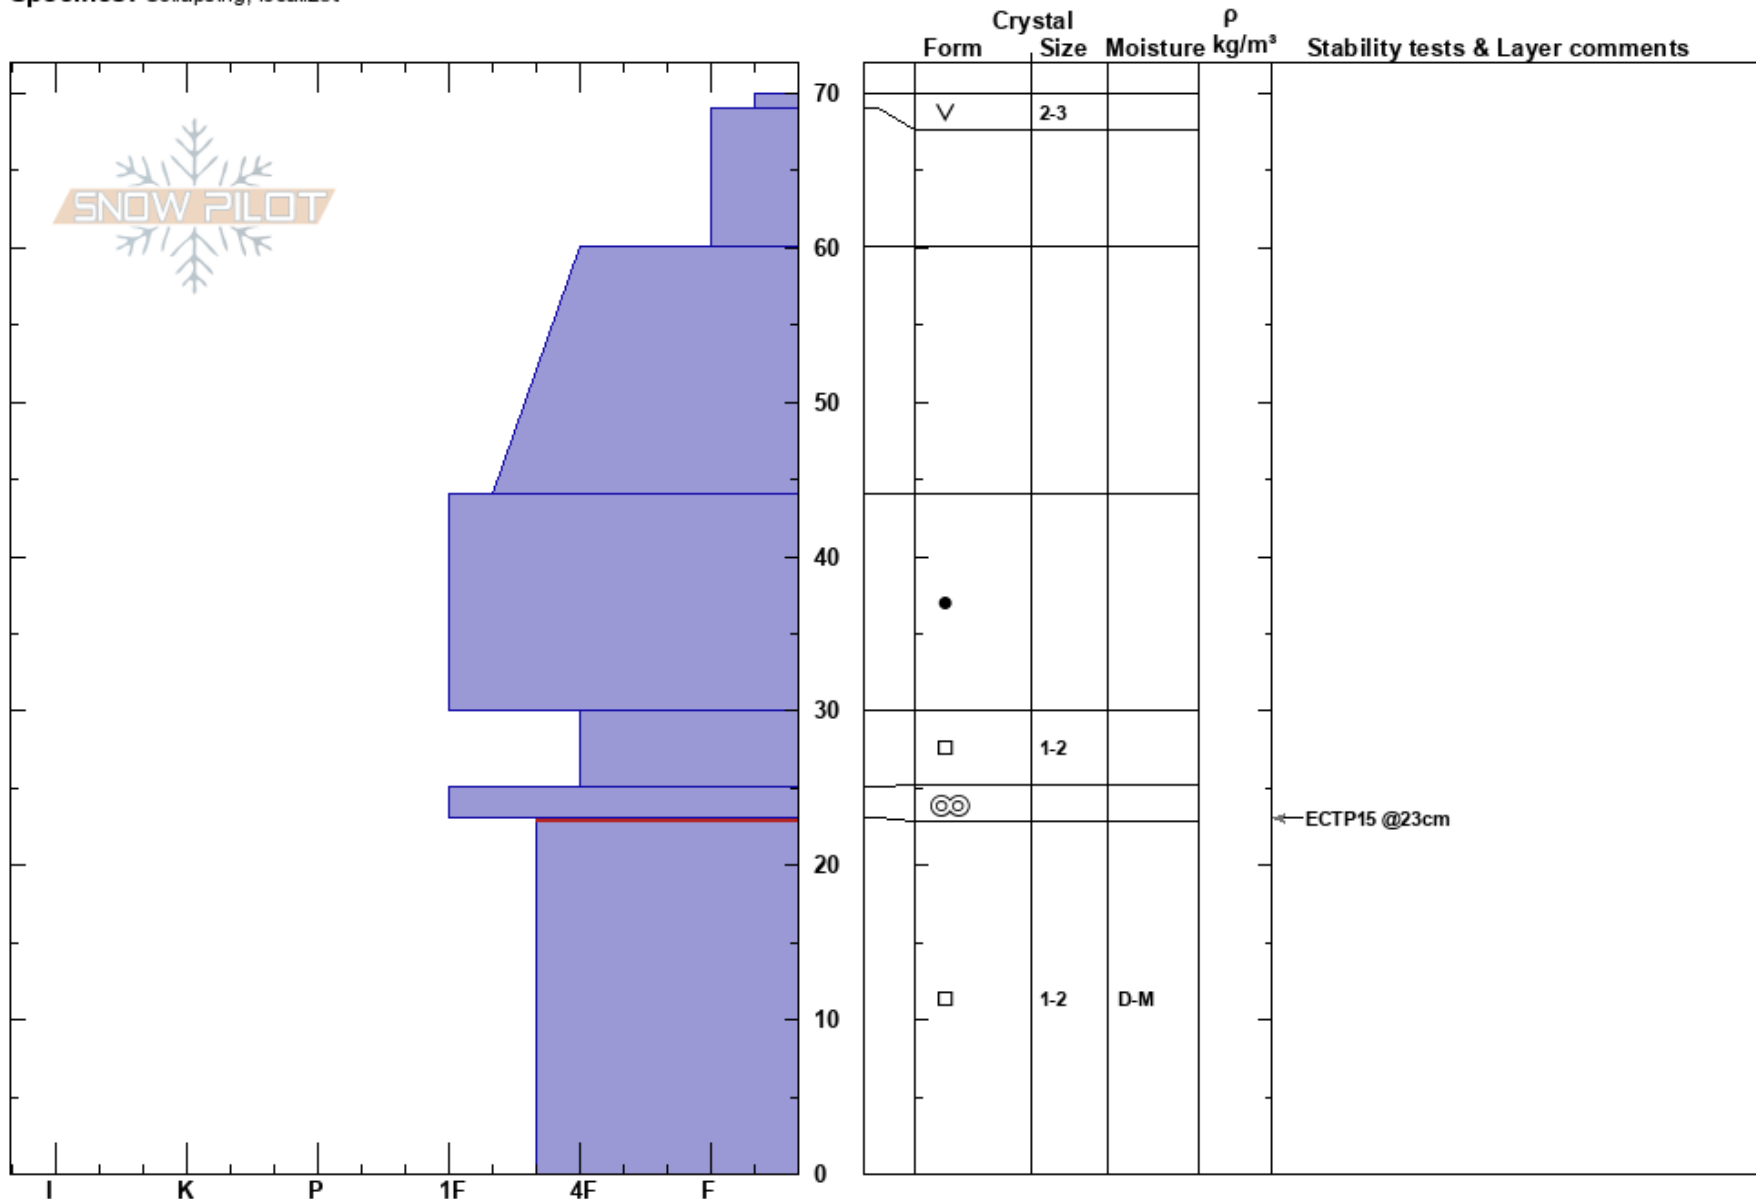

Republic Creek
Beartooths
MT

Elevation: 9800 ft
Aspect: 262°

Specifics: Collapsing, localized

Beau Fredlund

12/02/2024 - 1:00pm

Co-ord: 44.98471N, -109.92491E

Slope Angle: 28°

Wind Loading:

Stability:

Air Temperature:

Sky Cover: CLR

Precipitation:

Wind:

HS:70

Layer Notes:

23-0cm: Problematic layer

Notes: Experienced 3 relatively large collapses today. One in the valley bottom around 8200', and 2 near the ridgetop at 9800' and 9900' respectively- one on a west aspect, and one on an east aspect (in Hayden Creek).

Arduous trail breaking with the semi-supportable slab in the middle of the snowpack.

General HS was around 40-80cms.