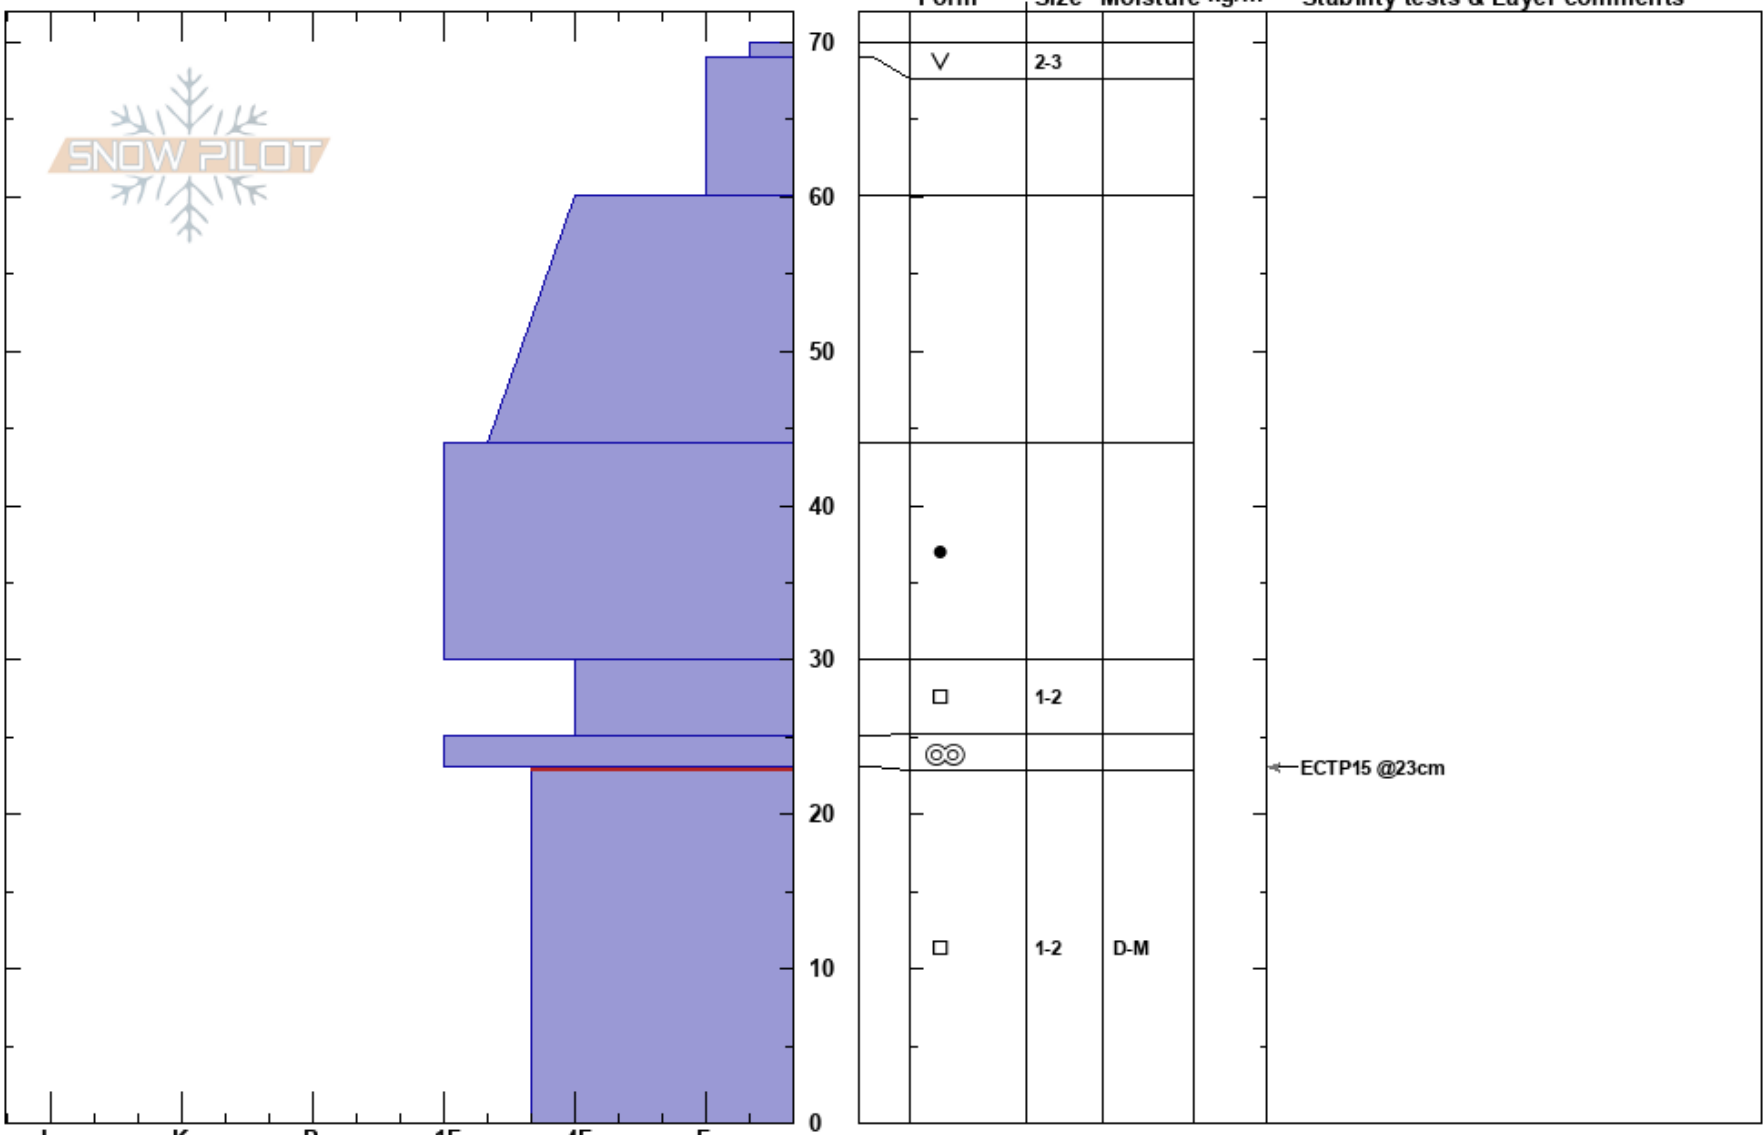

Republic Creek
 Beartooths
 MT
Elevation: 9800 ft
Aspect: 262°
Specifics: Collapsing, localized

Beau Fredlund
 12/02/2024 - 1:00pm
Co-ord: 44.98471N, -109.92491E
Slope Angle: 28°
Wind Loading:

Stability:
Air Temperature:
Sky Cover: CLR
Precipitation:
Wind:

HS:70
Layer Notes:
 23-0cm: Problematic layer

Notes: Experienced 3 relatively large collapses today. One in the valley bottom around 8200', and 2 near the ridgetop at 9800' and 9900' respectively- one on a west aspect, and one on an east aspect (in Hayden Creek).

Arduous trail breaking with the semi-supportable slab in the middle of the snowpack.

General HS was around 40-80cms.