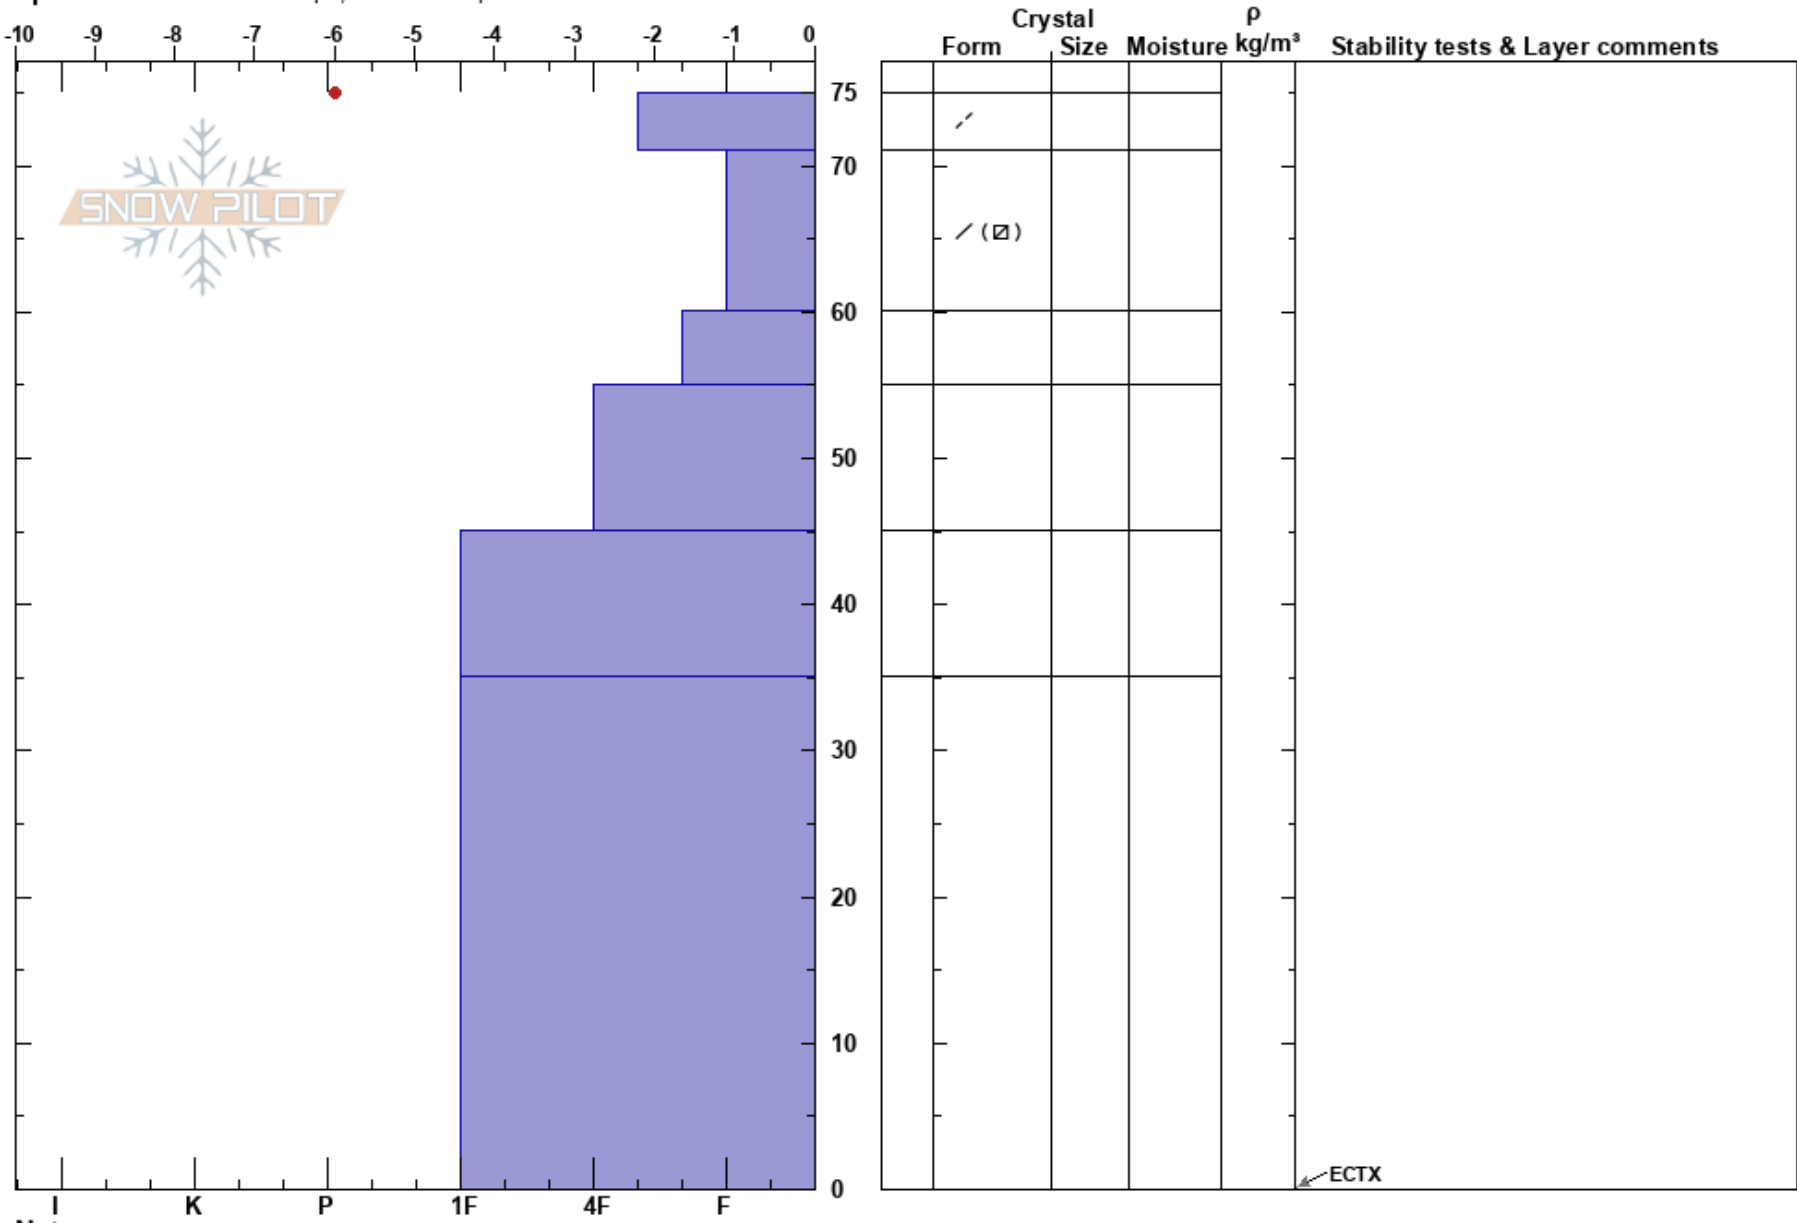

Slushmans-AboveTrolley
 Bridger Range
 MT
 Elevation: 8650 ft
 Aspect: 53°
 Specifics: Ski tracks on slope; We skied slope

Mark Staples
 12/02/2024 - 11:15am
 Co-ord: 45.80341N, -110.93301W
 Slope Angle: 30°
 Wind Loading:

Stability: Good
 Air Temperature: 3.5°C
 Sky Cover: CLR
 Precipitation: NO
 Wind:

HS:75
 Layer Notes:
 71-60cm: Problematic layer

Notes: Surface snow is starting to facet - not horrible yet. Otherwise very supportable snowpack