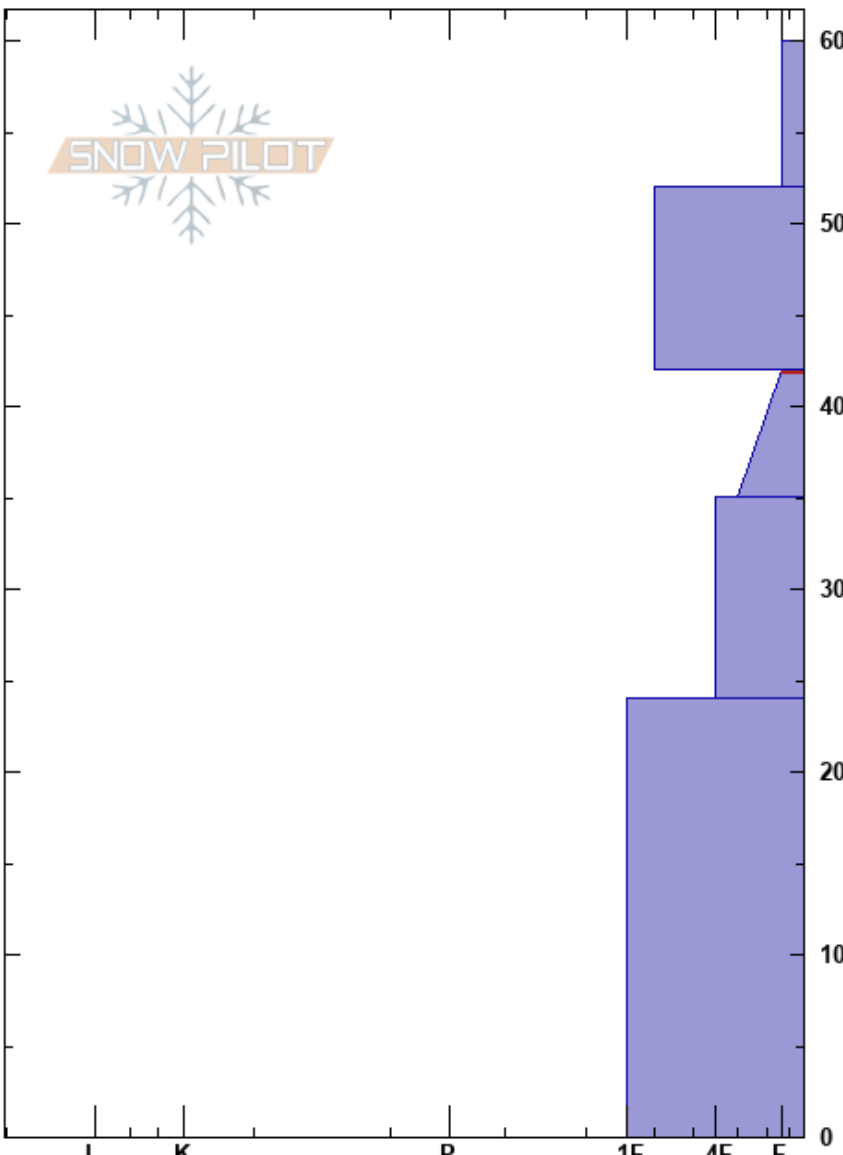

Pikes Pk/Elk Park NE  
 Pikes Peak  
 CO  
 Elevation: 11693 ft  
 Aspect: 42°  
 Specifics:

Rich Rogers  
 12/02/2024 - 11:00am  
 Co-ord: 13S 494470W 4303320N  
 Slope Angle: 15°  
 Wind Loading: previous

Stability: Fair  
 Air Temperature: -1°C  
 Sky Cover: FEW  
 Precipitation: NO  
 Wind: Calm  
 HS:60  
 PF:31  
 PS: 11  
 42-35cm: Problematic layer

Crystal Form	Crystal Size	Moisture	$\rho$ kg/m <sup>3</sup>	Stability tests & Layer comments
•	0.3			
/	1-2			
/	0.5			
□	1-2			← CT13, SC @42cm
□	1			
□	0.5-1			
				↙ ECTX x2 90cm, 120cm