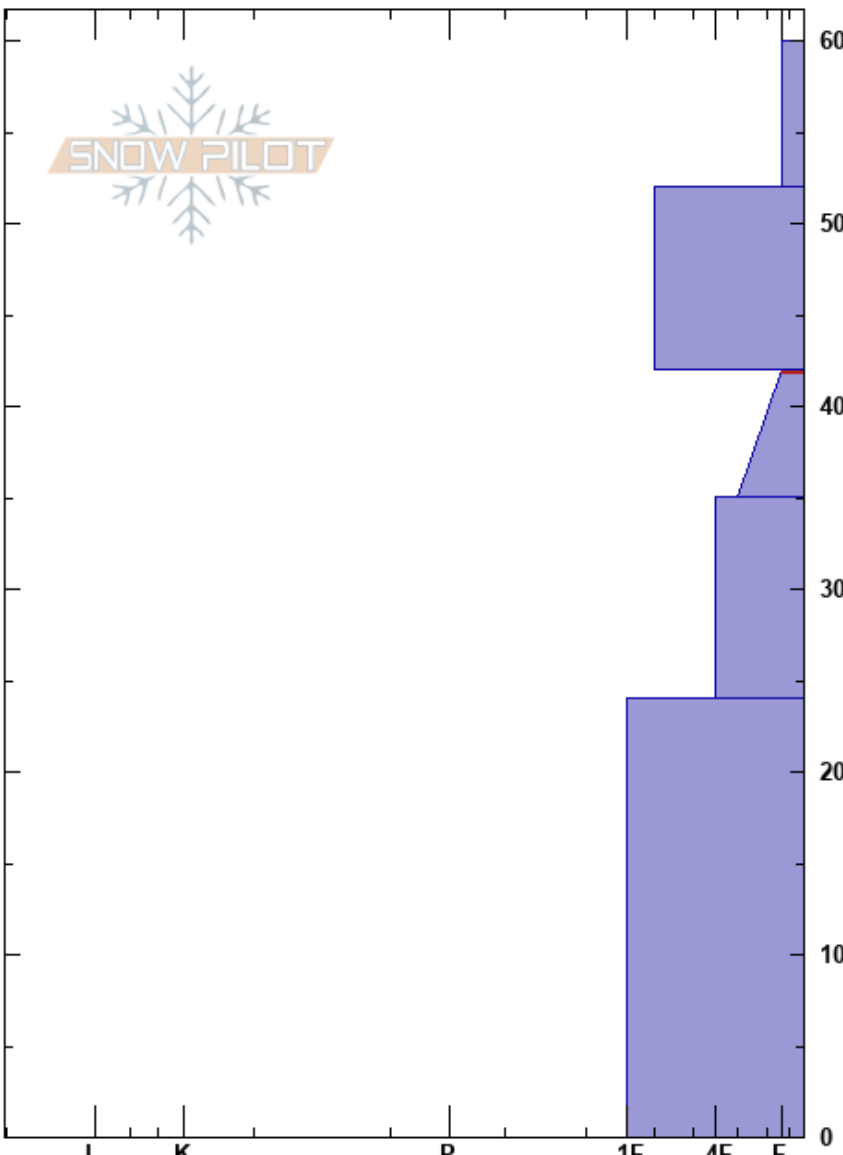

Pikes Pk/Elk Park NE
 Pikes Peak
 CO
Elevation: 11693 ft
Aspect: 42°
Specifics:

Rich Rogers
 12/02/2024 - 11:00am
Co-ord: 13S 494470W 4303320N
Slope Angle: 15°
Wind Loading: previous

Stability: Fair **HS:**60 **Layer Notes:**
Air Temperature: -1°C **PF:**31 42-35cm:Problematic layer
Sky Cover: FEW **PS:** 11
Precipitation: NO
Wind: Calm

Crystal Form	Crystal Size	Moisture	ρ kg/m ³	Stability tests & Layer comments
•	0.3			
/	1-2			
/	0.5			
□	1-2			← CT13, SC @42cm
□	1			
□	0.5-1			

Notes:

I K P 1F 4F F 0

← ECTX x2 90cm, 120cm