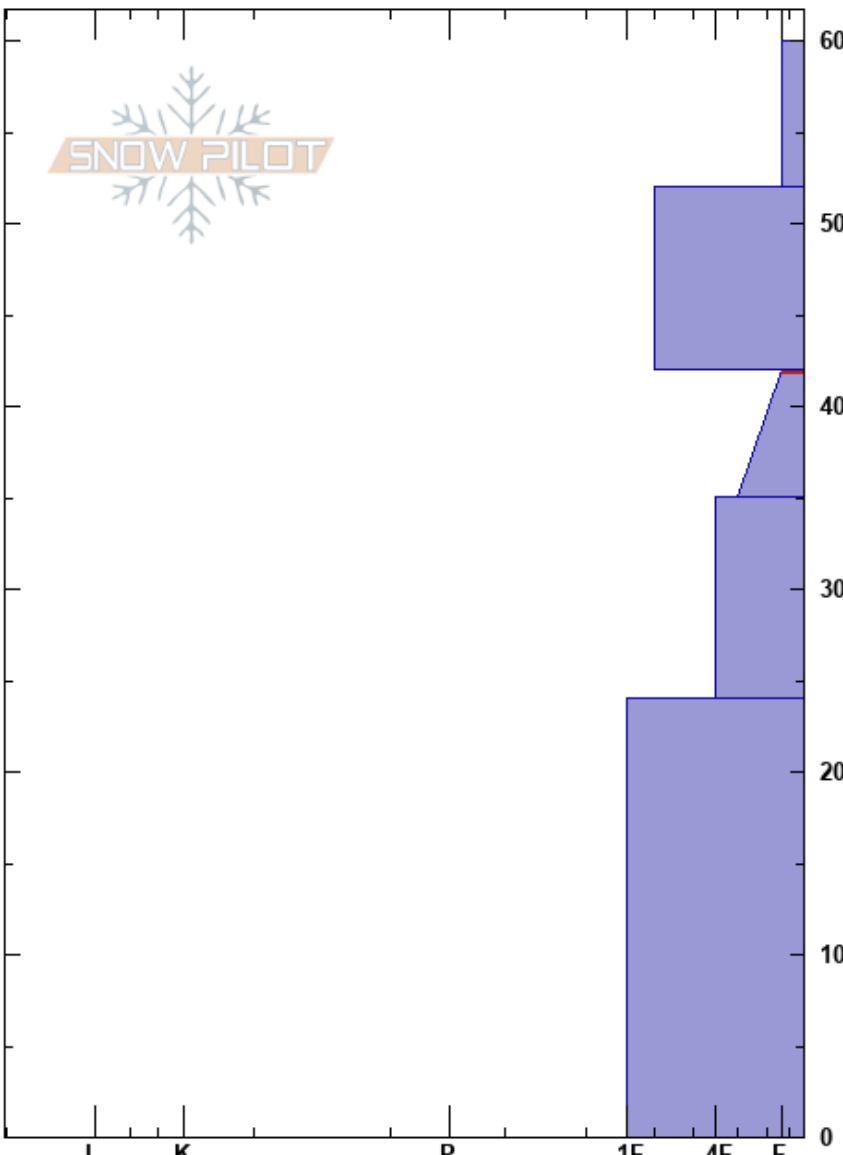

Pikes Pk/Elk Park NE  
 Pikes Peak  
 CO  
**Elevation:** 11693 ft  
**Aspect:** 42°  
**Specifics:**

Rich Rogers  
 12/02/2024 - 11:00am  
**Co-ord:** 13S 494470W 4303320N  
**Slope Angle:** 15°  
**Wind Loading:** previous

**Stability:** Fair **HS:**60 **Layer Notes:**  
**Air Temperature:** -1°C **PF:**31 42-35cm:Problematic layer  
**Sky Cover:** FEW **PS:** 11  
**Precipitation:** NO  
**Wind:** Calm

Crystal Form	Crystal Size	Moisture	$\rho$ kg/m <sup>3</sup>	Stability tests & Layer comments
•	0.3			
/	1-2			
/	0.5			
□	1-2			← CT13, SC @42cm
□	1			
□	0.5-1			

**Notes:** I K P 1F 4F F 0

← ECTX x2 90cm, 120cm