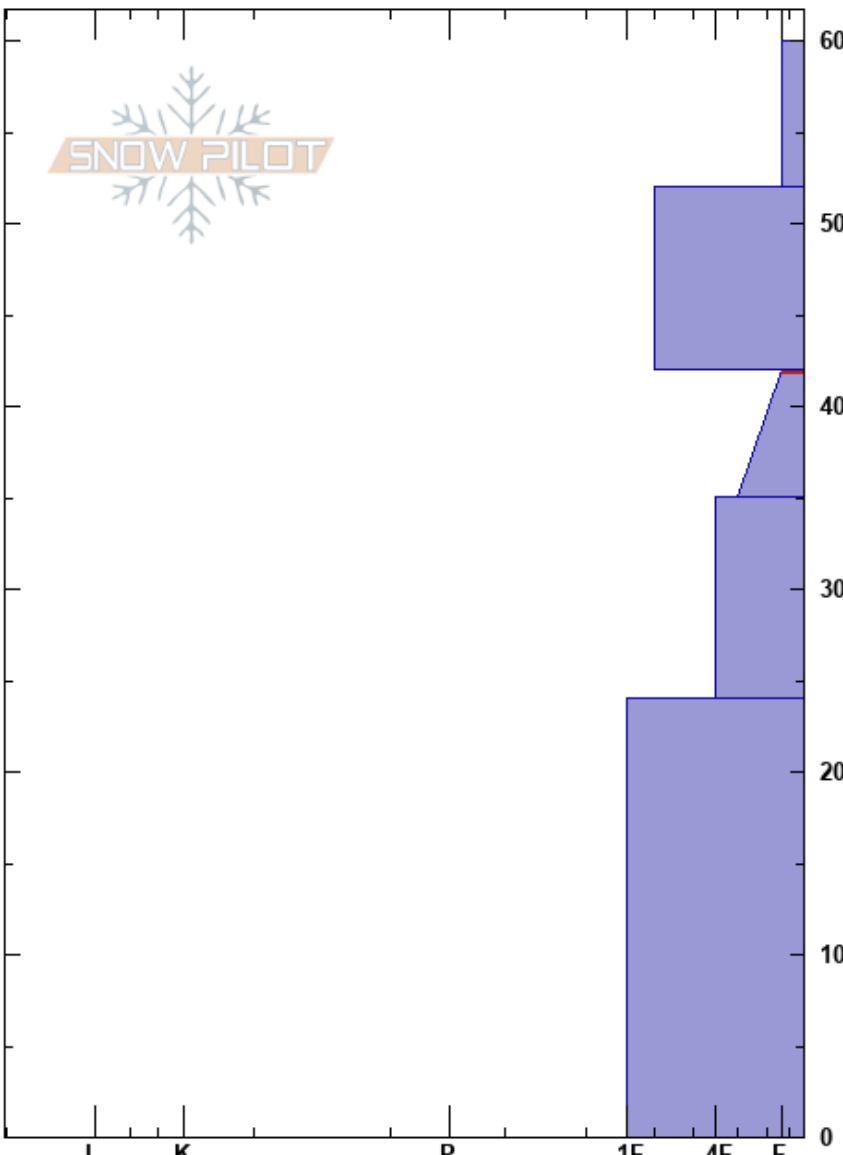

Pikes Pk/Elk Park NE  
 Pikes Peak  
 CO  
**Elevation:** 11693 ft  
**Aspect:** 42°  
**Specifics:**

Rich Rogers  
 12/02/2024 - 11:00am  
**Co-ord:** 13S 494470W 4303320N  
**Slope Angle:** 15°  
**Wind Loading:** previous

**Stability:** Fair **HS:**60 **Layer Notes:**  
**Air Temperature:** -1°C **PF:**31 42-35cm:Problematic layer  
**Sky Cover:** FEW **PS:** 11  
**Precipitation:** NO  
**Wind:** Calm

Crystal Form	Crystal Size	Moisture	$\rho$ kg/m <sup>3</sup>	Stability tests & Layer comments
•	0.3			
/	1-2			
/	0.5			
□	1-2			← CT13, SC @42cm
□	1			
□	0.5-1			

← ECTX x2 90cm, 120cm

Notes:

I K P 1F 4F F 0