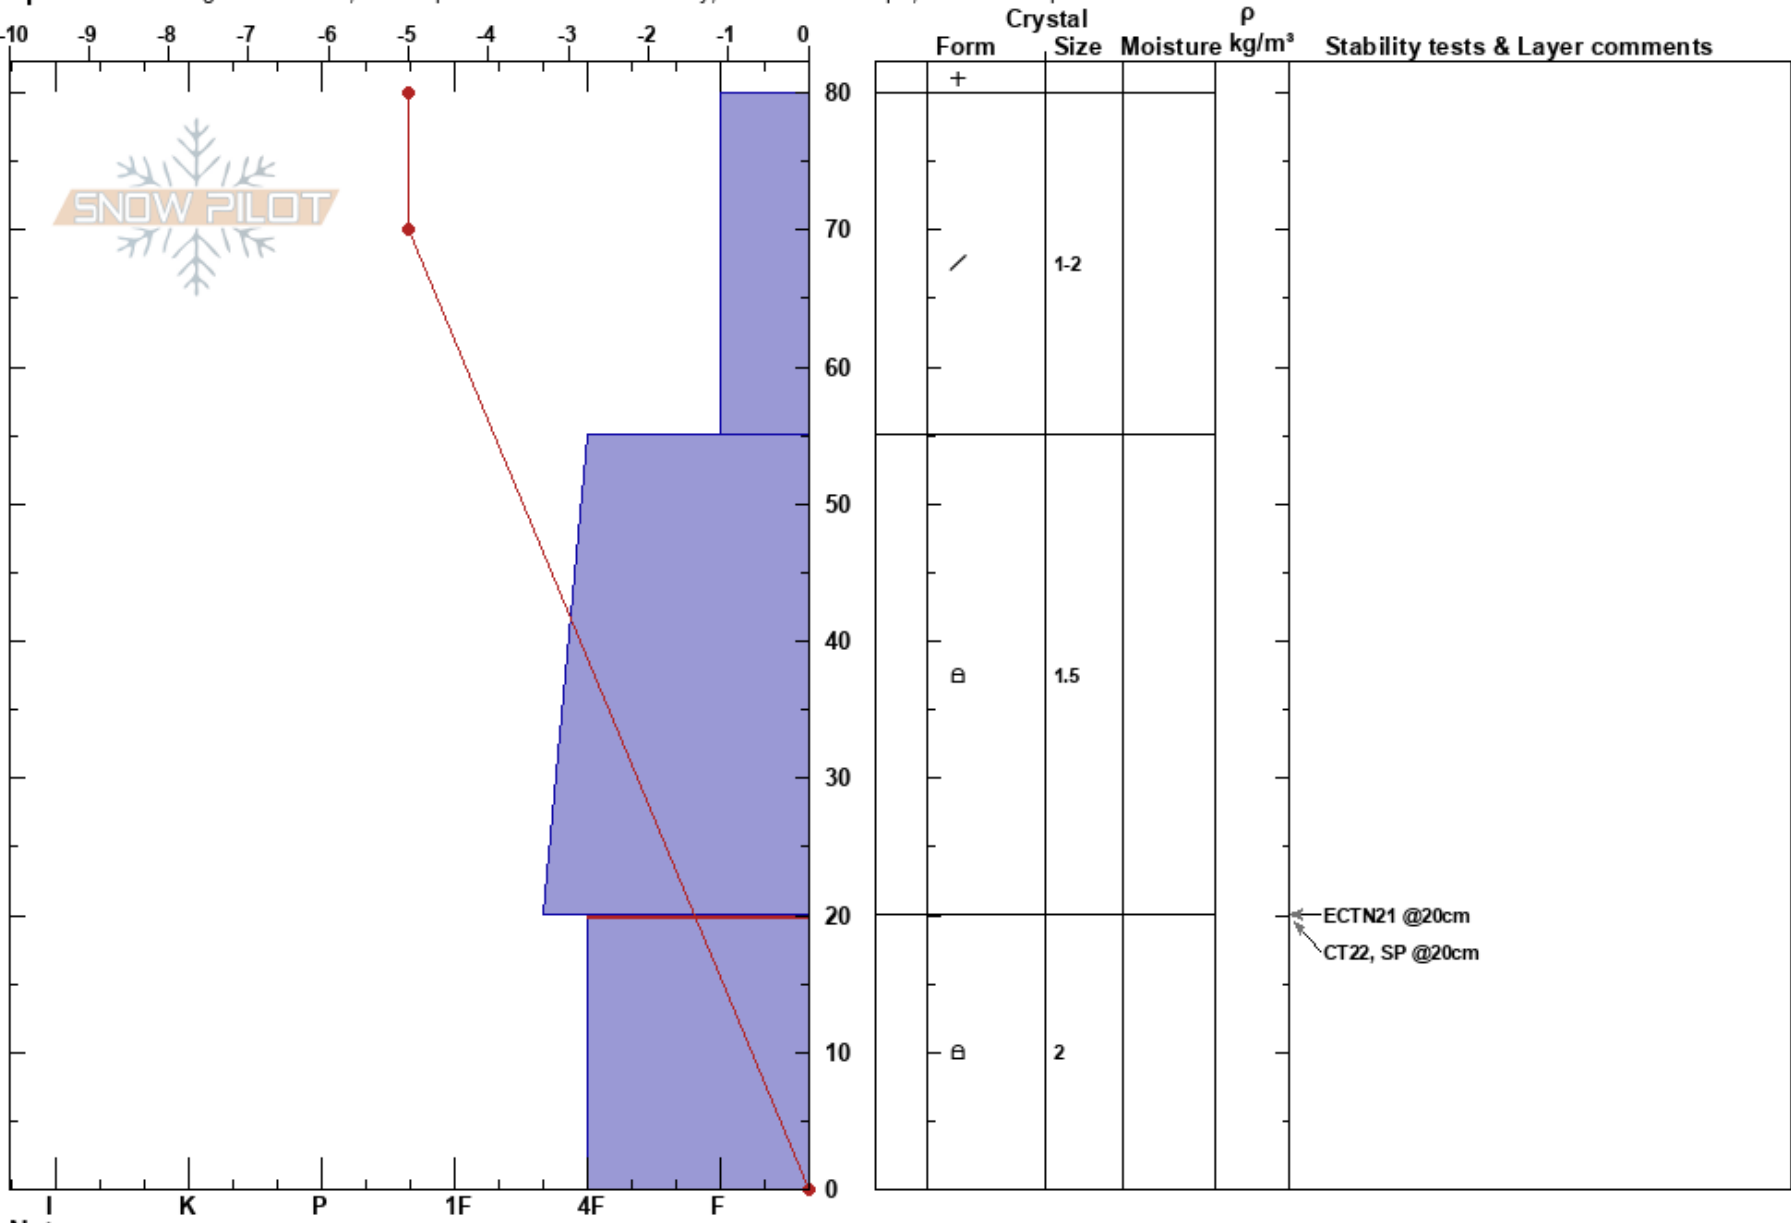

Flip Point  
 Teton Range  
 WY  
 Elevation: 9375 ft  
 Aspect: NE

Josh Pope  
 12/02/2024 - 1:30pm  
 Co-ord: 43.59296N, -110.86291E  
 Slope Angle: 37°  
 Wind Loading: no

Stability: Fair  
 Air Temperature: 0°C  
 Sky Cover: CLR  
 Precipitation: NO  
 Wind: SW Calm

HS:80  
 PF:75  
 PS:35  
 20-0cm: Problematic layer

**Specifics:** Pit dug in a Ski Area; Pit is representative of backcountry; Ski tracks on slope; We skied slope

Notes:

I K P 1F 4F F