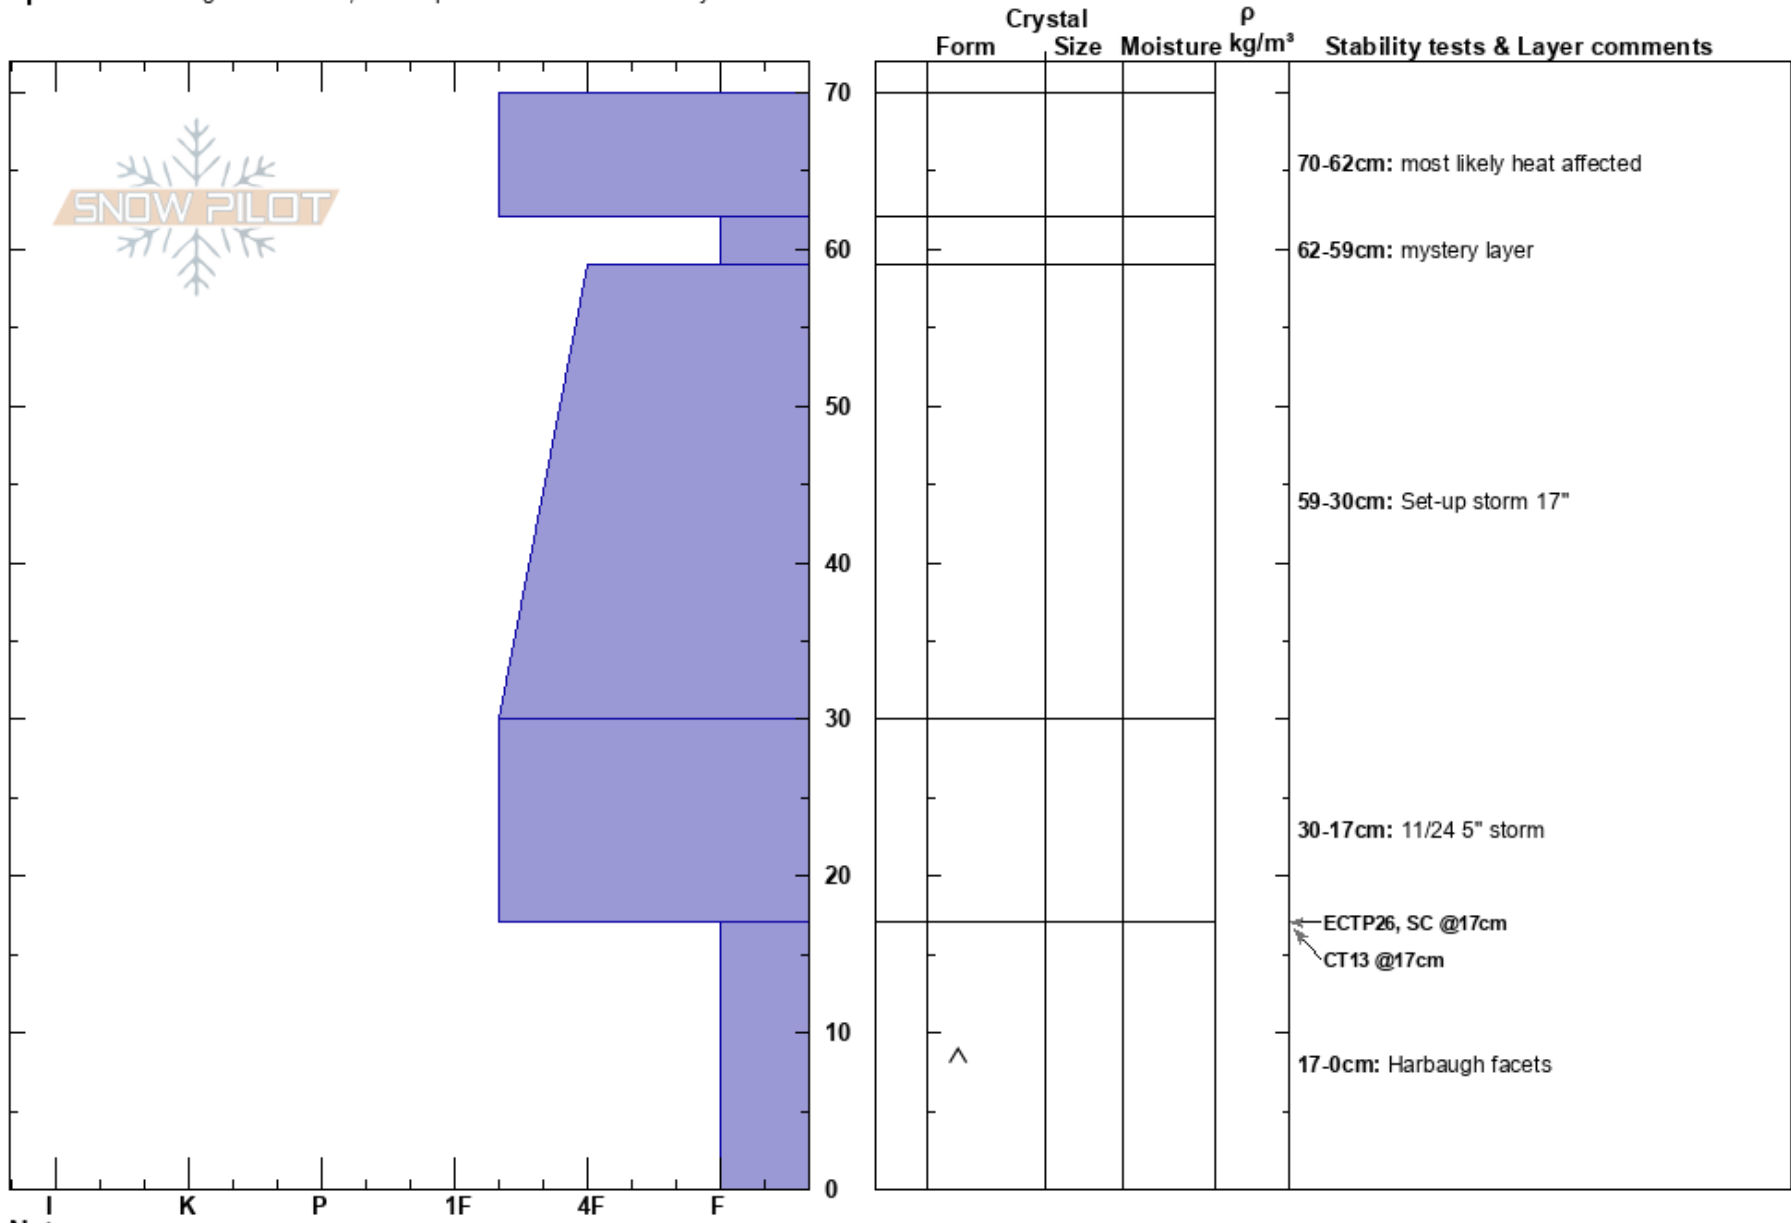

Cat Turn around
 Northern Wasatch
 UT
Elevation: 8699 ft
Aspect: NW
Specifics: Pit dug in a Ski Area; Pit is representative of backcountry

Michael Erickson
 12/01/2024 - 12:30pm
Co-ord: 41.19130N, -111.87233W
Slope Angle: 35°
Wind Loading:

Stability:
Air Temperature:
Sky Cover: CLR
Precipitation:
Wind:

HS: 70
PF: 50
PS: 30
Layer Notes:
 70-62cm: most likely heat affected
 62-59cm: mystery layer
 59-30cm: Set-up storm 17"
 30-17cm: 11/24 5" storm
 17-0cm: Harbaugh facets
 [More Layer Comments below]

Notes: Additional Layer Comments: 0-17cm: Problematic layer;