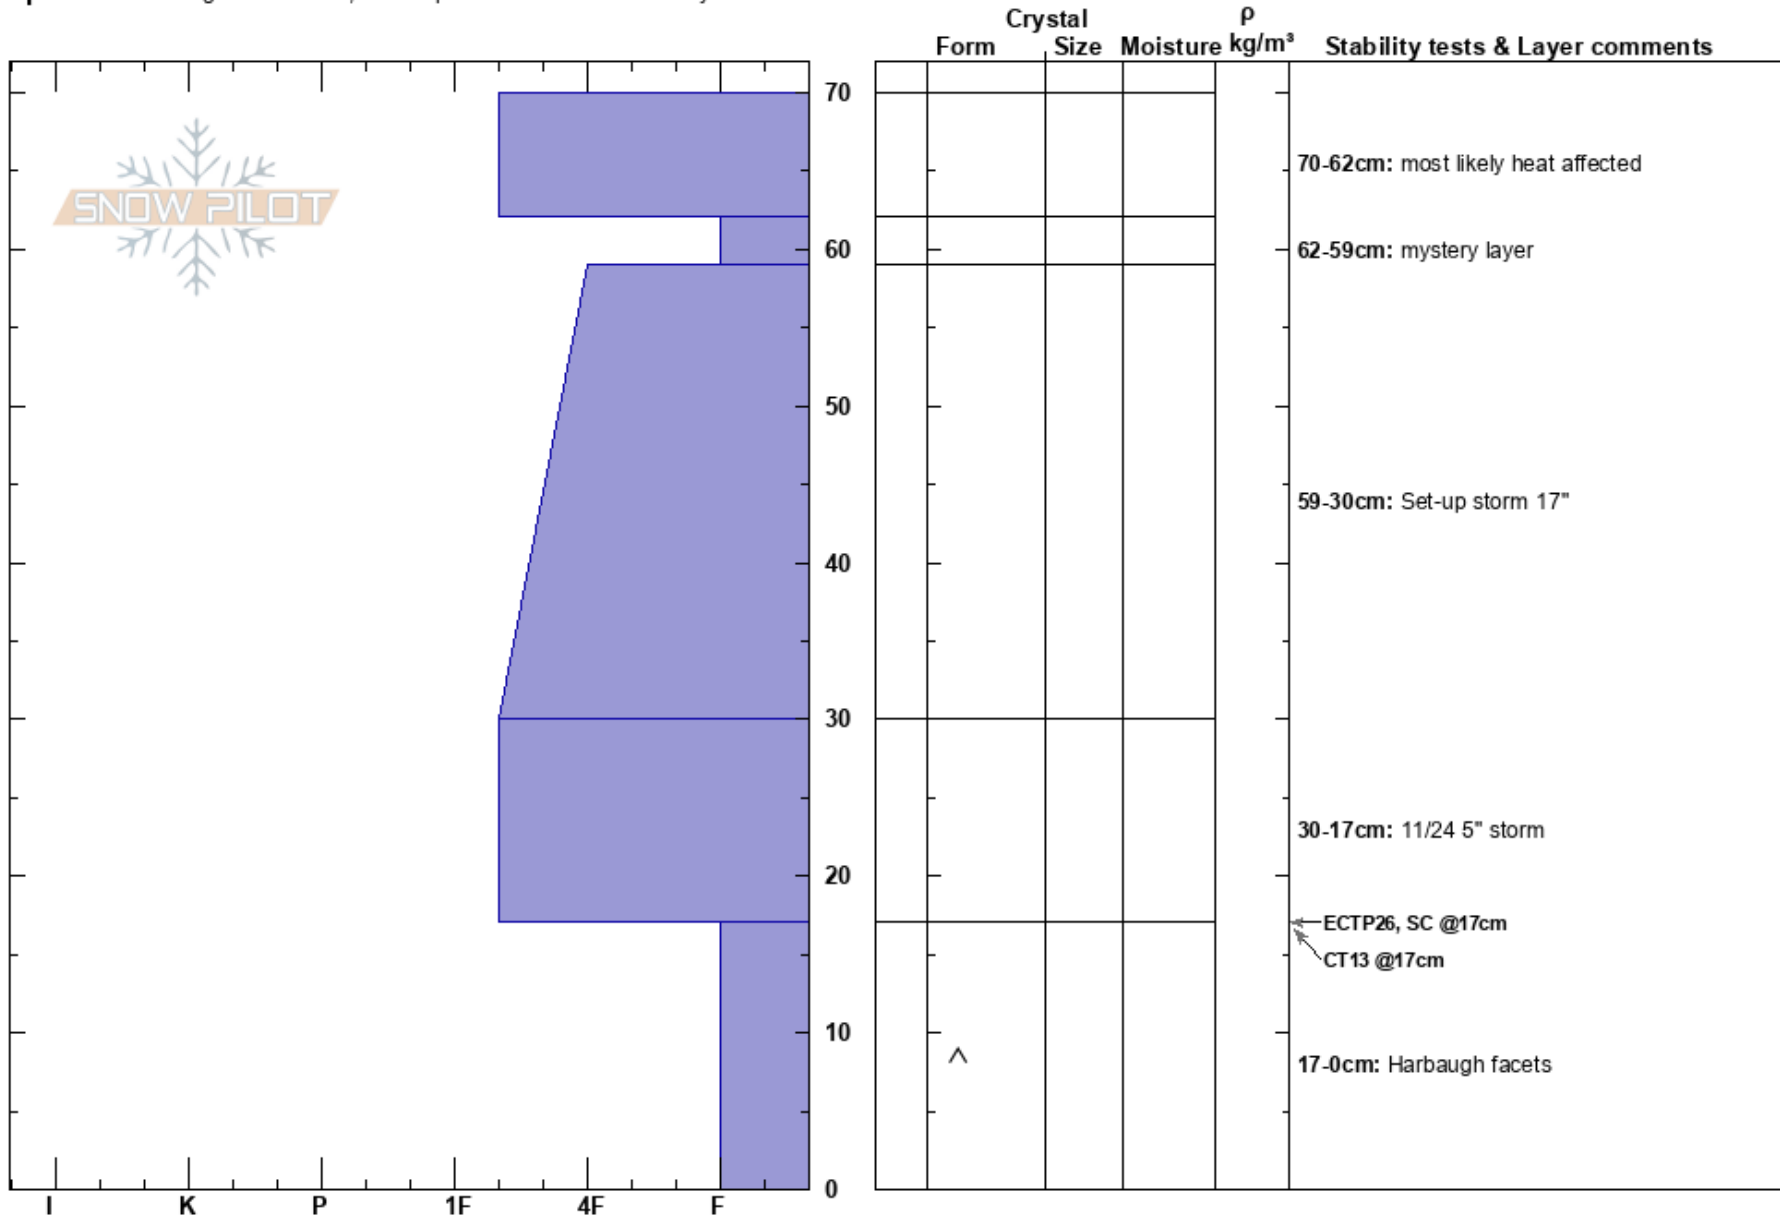

Cat Turn around
 Northern Wasatch
 UT
Elevation: 8699 ft
Aspect: NW
Specifics: Pit dug in a Ski Area; Pit is representative of backcountry

Michael Erickson
 12/01/2024 - 12:30pm
Co-ord: 41.19130N, -111.87233W
Slope Angle: 35°
Wind Loading:

Stability:
Air Temperature:
Sky Cover: CLR
Precipitation:
Wind:

HS: 70
PF: 50
PS: 30
Layer Notes:
 70-62cm: most likely heat affected
 62-59cm: mystery layer
 59-30cm: Set-up storm 17"
 30-17cm: 11/24 5" storm
 17-0cm: Harbaugh facets
 [More Layer Comments below]

Notes: Additional Layer Comments: 0-17cm: Problematic layer;