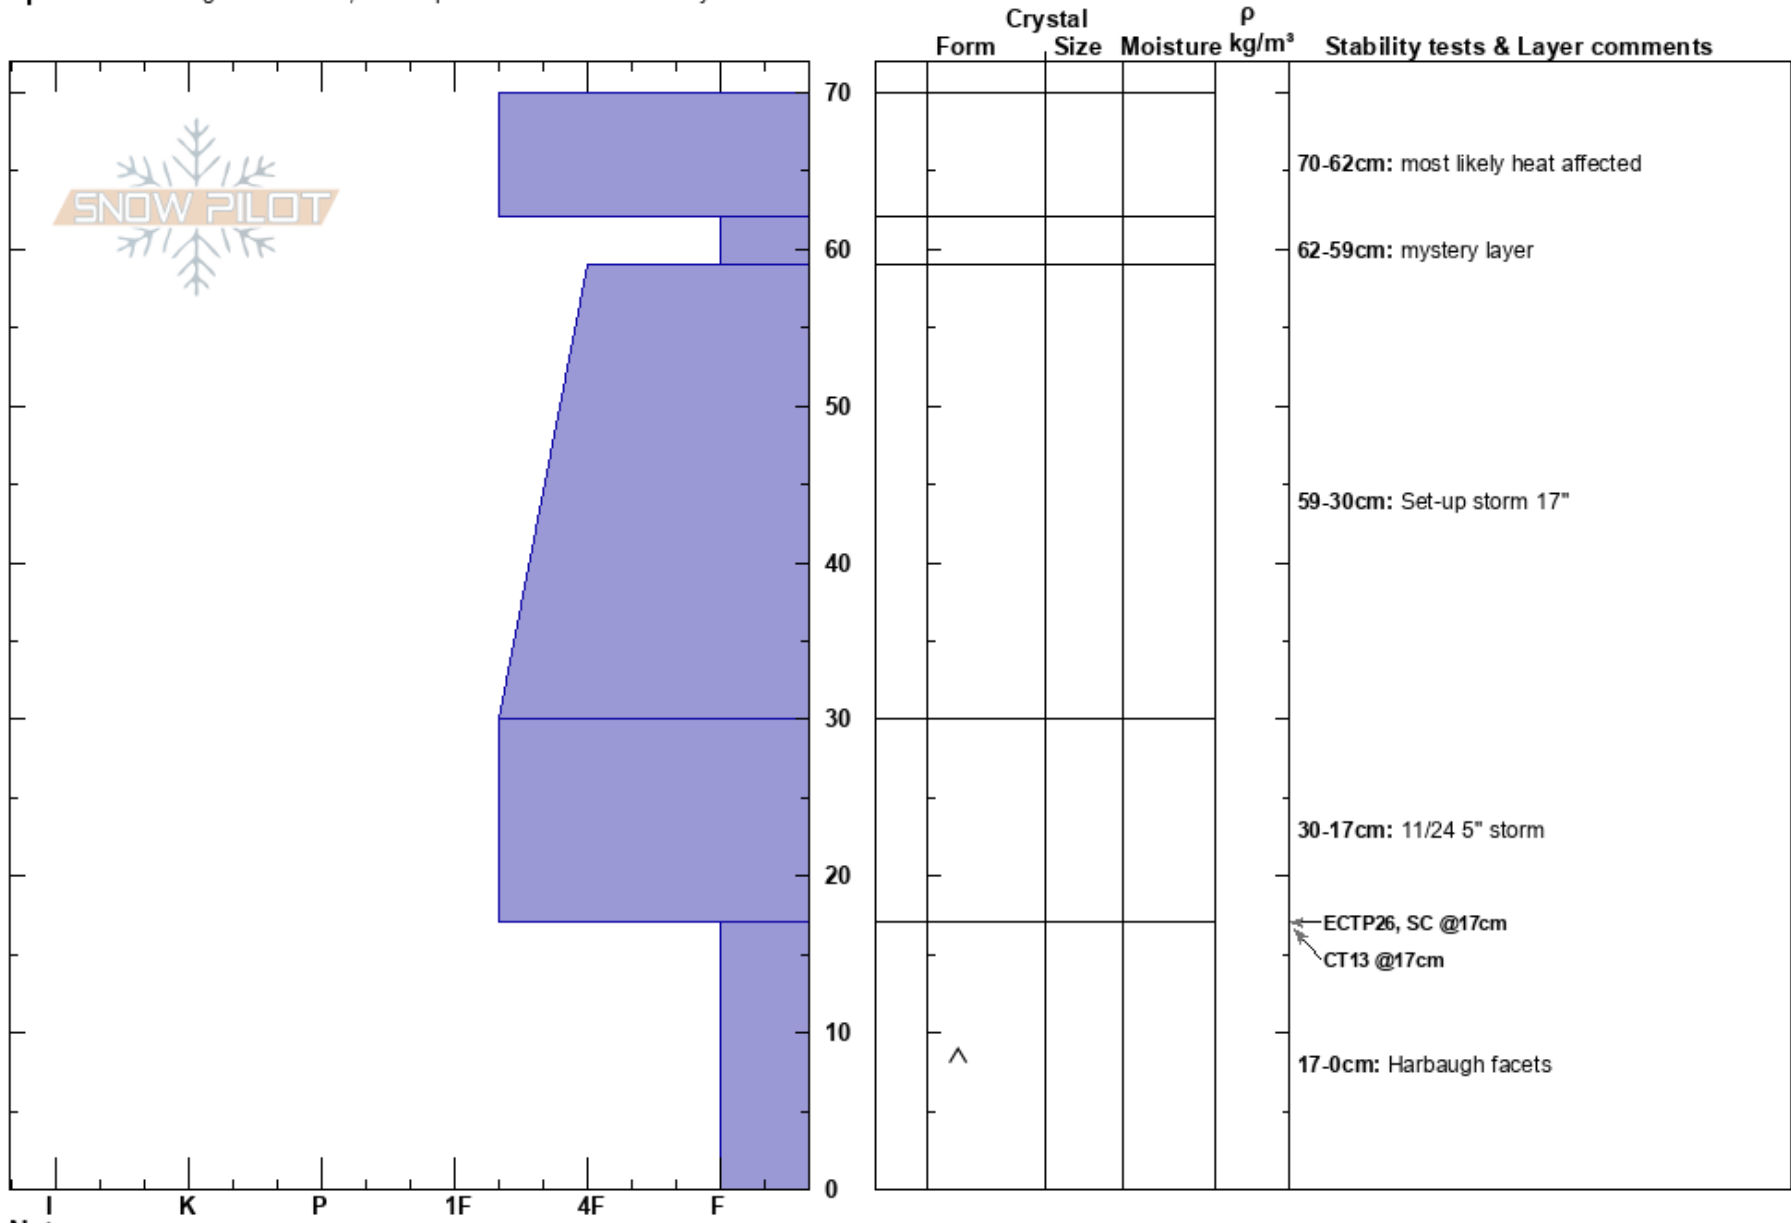

Cat Turn around  
 Northern Wasatch  
 UT  
**Elevation:** 8699 ft  
**Aspect:** NW  
**Specifics:** Pit dug in a Ski Area; Pit is representative of backcountry

Michael Erickson  
 12/01/2024 - 12:30pm  
**Co-ord:** 41.19130N, -111.87233W  
**Slope Angle:** 35°  
**Wind Loading:**

**Stability:**  
**Air Temperature:**  
**Sky Cover:** CLR  
**Precipitation:**  
**Wind:**

**HS:** 70  
**PF:** 50  
**PS:** 30  
**Layer Notes:**  
 70-62cm: most likely heat affected  
 62-59cm: mystery layer  
 59-30cm: Set-up storm 17"  
 30-17cm: 11/24 5" storm  
 17-0cm: Harbaugh facets  
 [More Layer Comments below]

**Notes:** Additional Layer Comments: 0-17cm: Problematic layer;