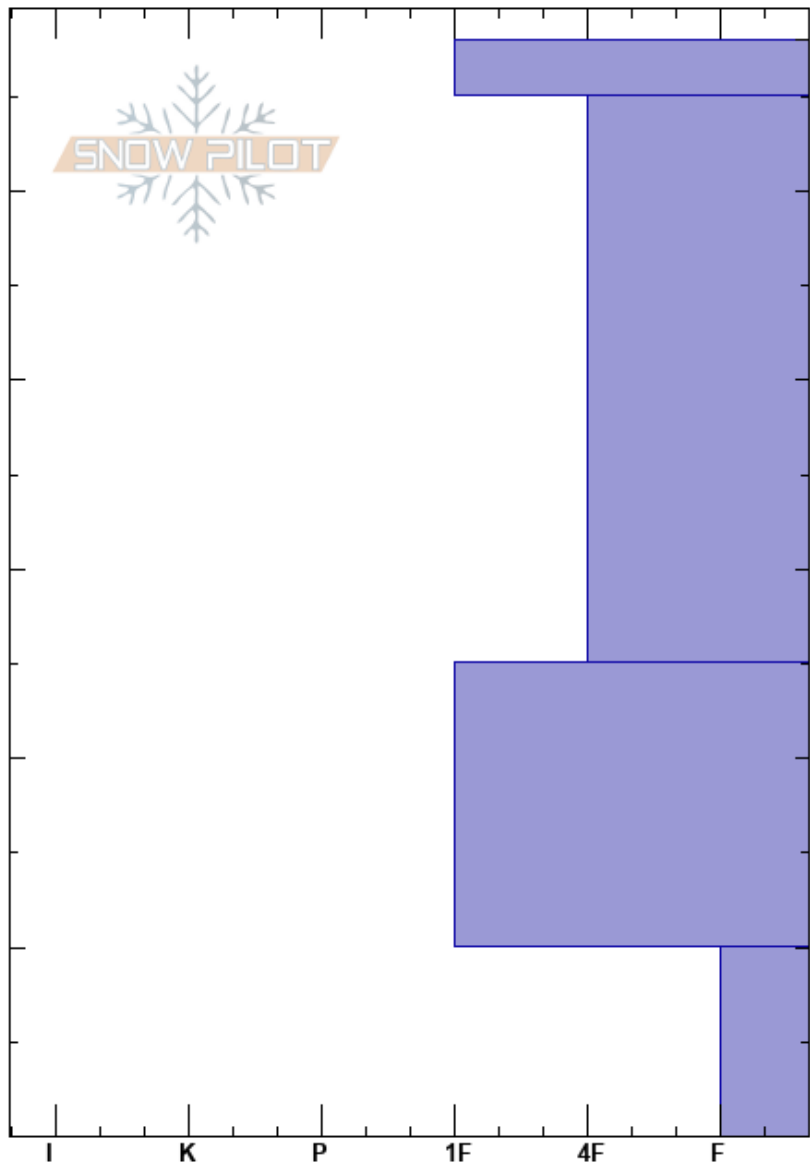

Pilpot Cirque
 Northern Wasatch
 UT
 Elevation: 8302 ft
 Aspect: N

Michael Erickson
 12/01/2024 - 12:00pm
 Co-ord: 41.19250N, -111.86374W
 Slope Angle: 26°
 Wind Loading:

Stability:
 Air Temperature:
 Sky Cover: CLR
 Precipitation: NO
 Wind:

HS:58
 PF:58
 PS:20
 Layer Notes:
 55-25cm: Set-up storm 17"
 25-10cm: 11/24/ storm 5"
 10-0cm: Harbaugh facets
 10-0cm: Problematic layer

Specifics: Pit dug in a Ski Area; Pit is representative of backcountry

Crystal Form	Crystal Size	Moisture	ρ kg/m ³	Stability tests & Layer comments
				58
				50
				40
				30
				20
				10
				0
^	4			10-0cm: Harbaugh facets
				25-10cm: 11/24/ storm 5"
				55-25cm: Set-up storm 17"
				CTV, SP @10cm ECTP16 @10cm