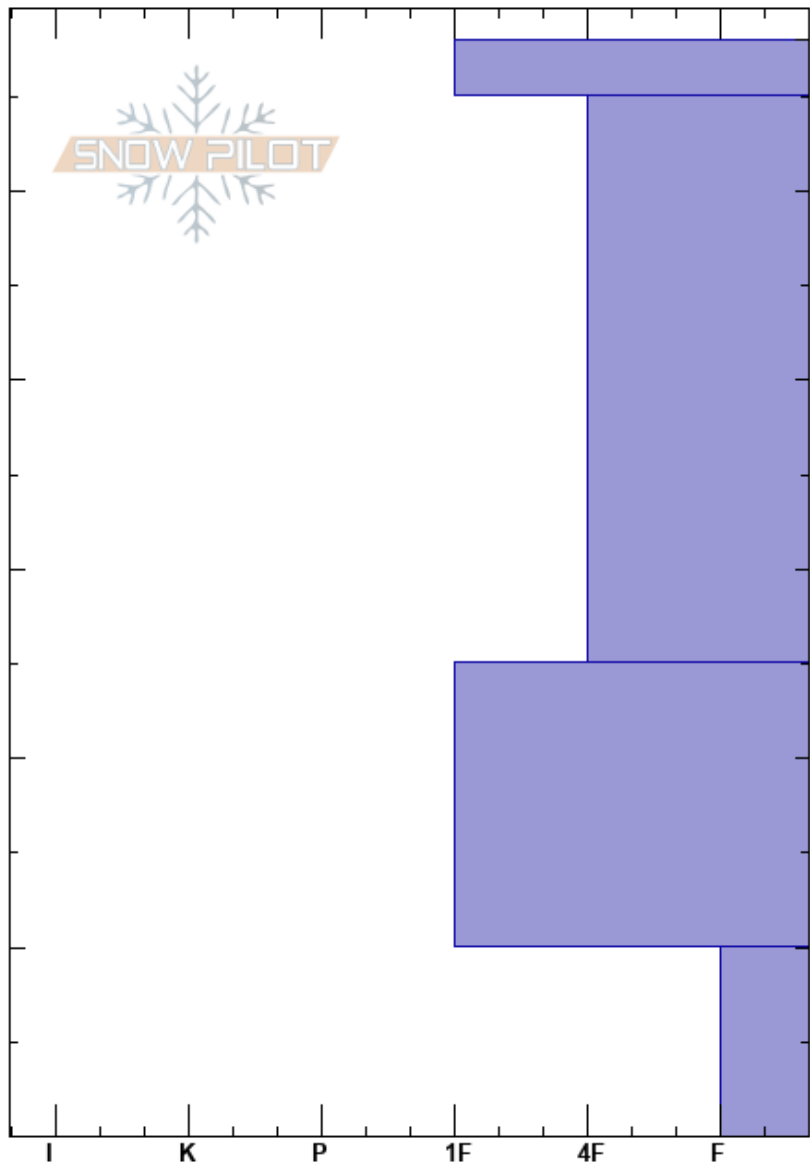

Pilpot Cirque  
 Northern Wasatch  
 UT  
 Elevation: 8302 ft  
 Aspect: N

Michael Erickson  
 12/01/2024 - 12:00pm  
 Co-ord: 41.19250N, -111.86374W  
 Slope Angle: 26°  
 Wind Loading:

Stability:  
 Air Temperature:  
 Sky Cover: CLR  
 Precipitation: NO  
 Wind:

HS:58  
 PF:58  
 PS:20  
 Layer Notes:  
 55-25cm: Set-up storm 17"  
 25-10cm: 11/24/ storm 5"  
 10-0cm: Harbaugh facets  
 10-0cm: Problematic layer

Specifics: Pit dug in a Ski Area; Pit is representative of backcountry

Crystal Form	Crystal Size	Moisture	$\rho$ kg/m <sup>3</sup>	Stability tests & Layer comments
				58
				50
				40
				30
				20
				10
				0
^	4			10-0cm: Harbaugh facets
				CTV, SP @10cm ECTP16 @10cm
				25-10cm: 11/24/ storm 5"
				55-25cm: Set-up storm 17"