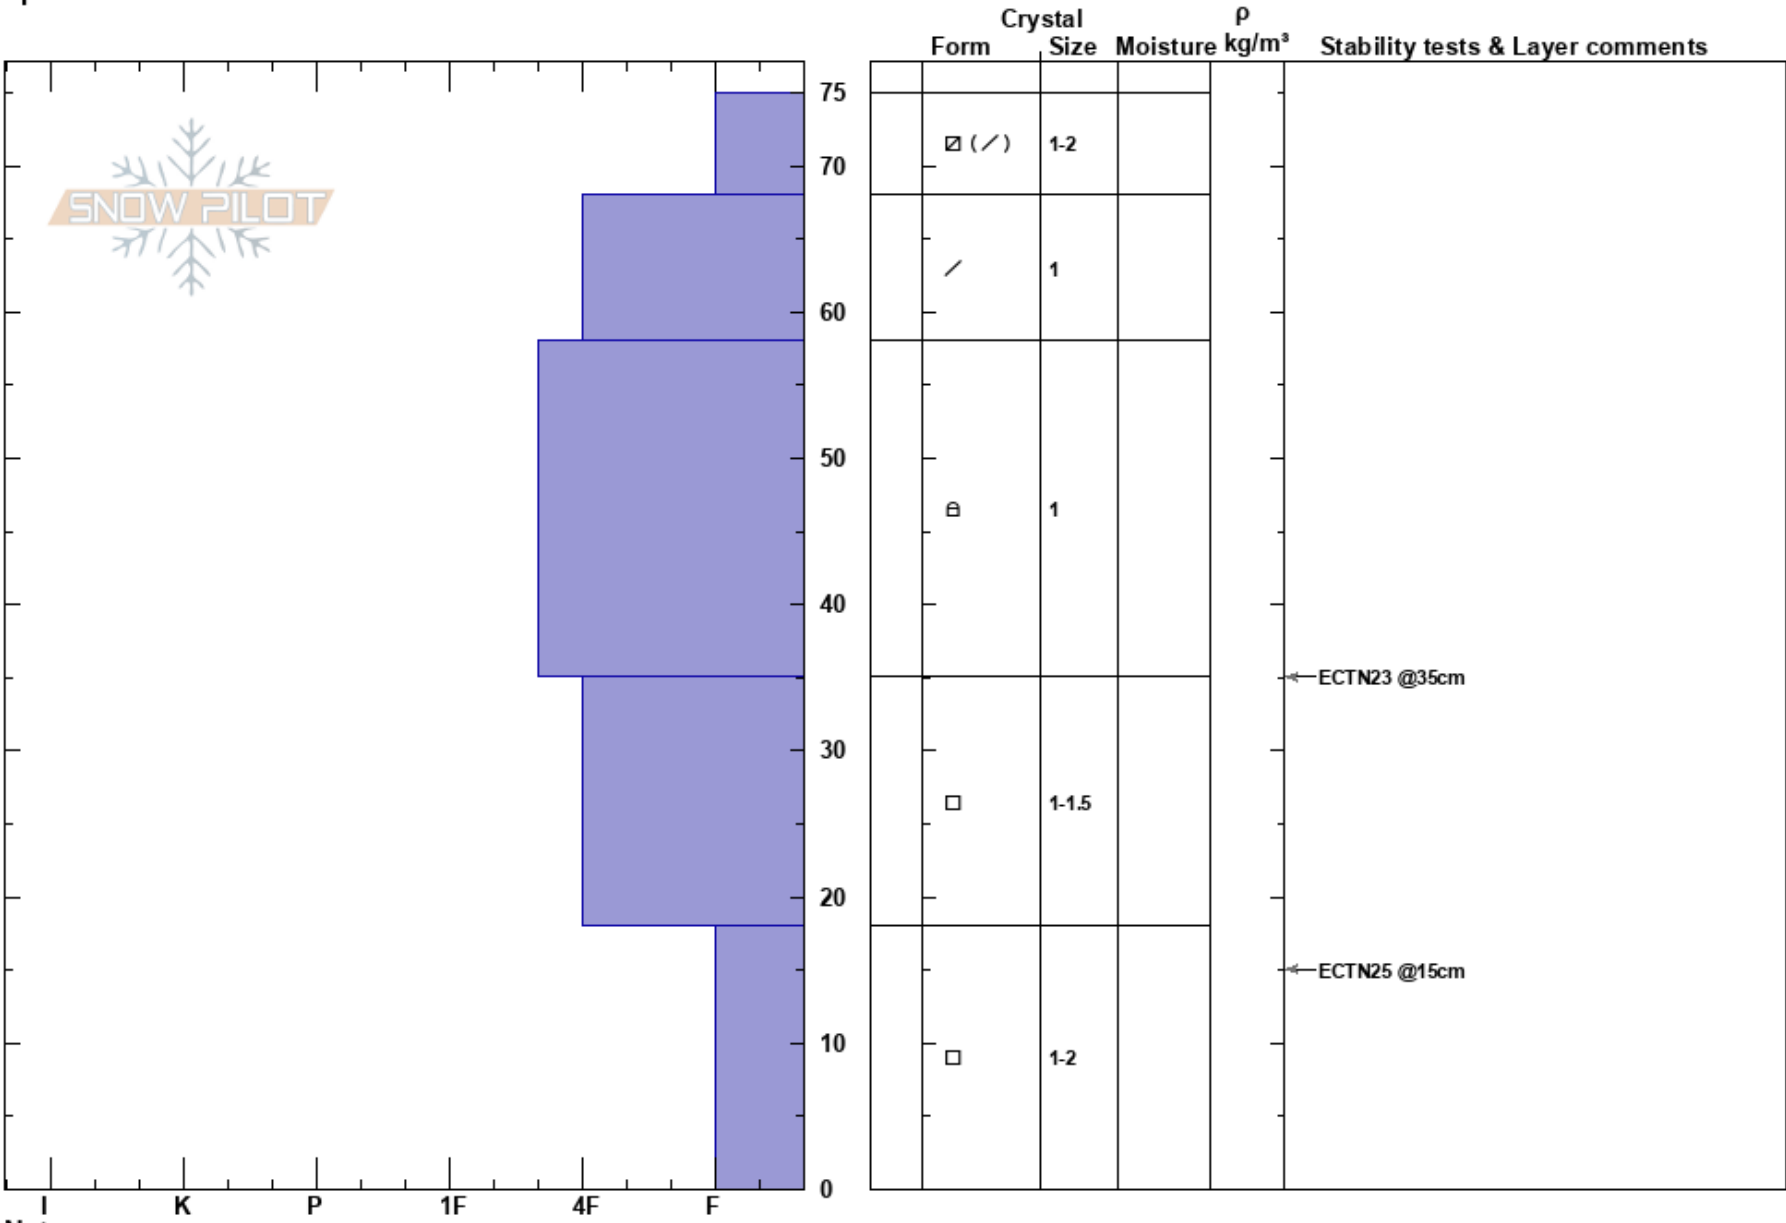

Triangle Patch  
 Teton Range  
 WY  
 Elevation: 8500 ft  
 Aspect: 0°  
 Specifics:

David Cain  
 12/02/2024 - 2:20pm  
 Co-ord:  
 Slope Angle: 30°  
 Wind Loading: no

Stability:  
 Air Temperature: 32°C  
 Sky Cover: FEW  
 Precipitation: NO  
 Wind: SW Calm

HS:75  
 Layer Notes:

Notes: