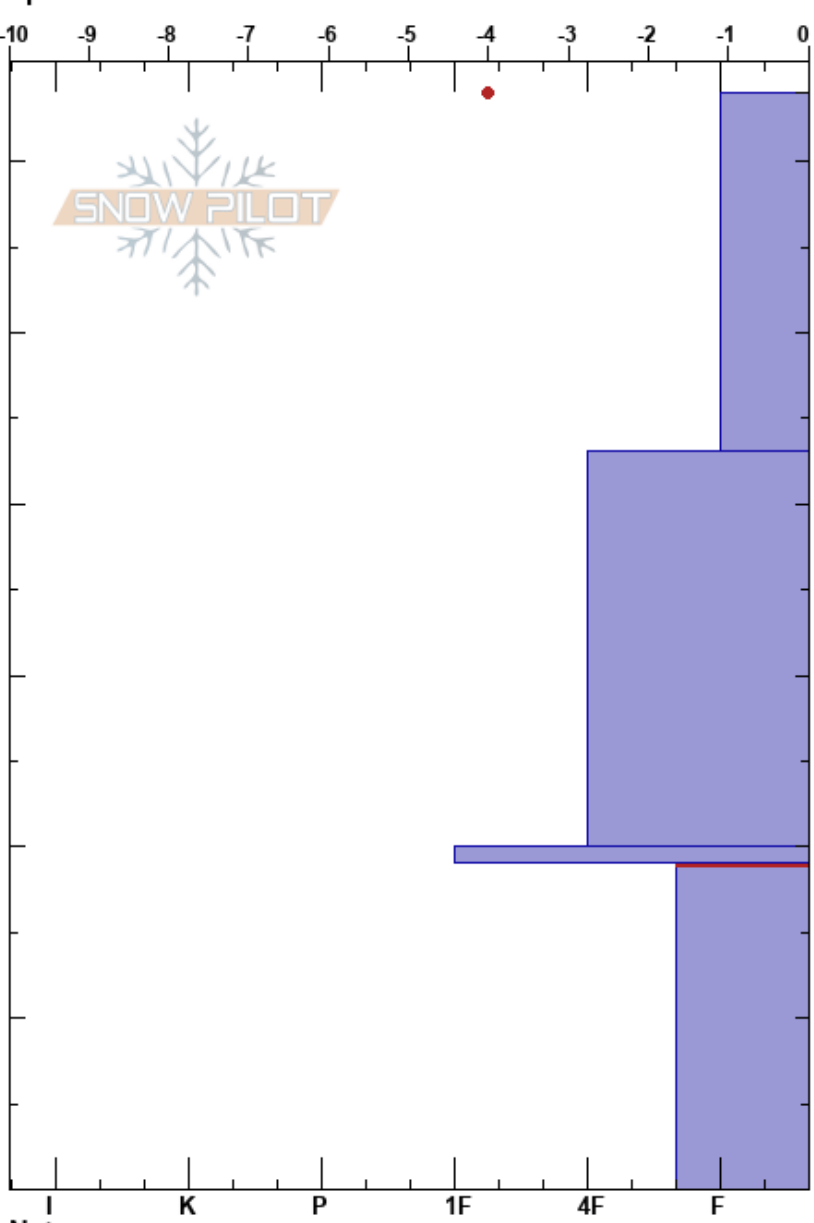

Relay Peak  
 Mount Rose  
 NV  
 Elevation: 9313 ft  
 Aspect: 15°  
 Specifics:

Steve Reynaud  
 12/02/2024 - 11:00am  
 Co-ord: 39.31473N, -119.93408W  
 Slope Angle: 33°  
 Wind Loading: no

Stability: Good  
 Air Temperature: 6°C  
 Sky Cover: CLR  
 Precipitation: NO  
 Wind: SW Calm

HS:64  
 Layer Notes:  
 19-0cm: Problematic layer

Form	Crystal		$\rho$ kg/m <sup>3</sup>	Stability tests & Layer comments
	Size	Moisture		
☐	0.5-1			
● (☐)	0.5-1.5			
⊙⊙				← PST20/100 (End) @19cm ← CT26, SC @19cm
⊖	1-4	M		← ECTX