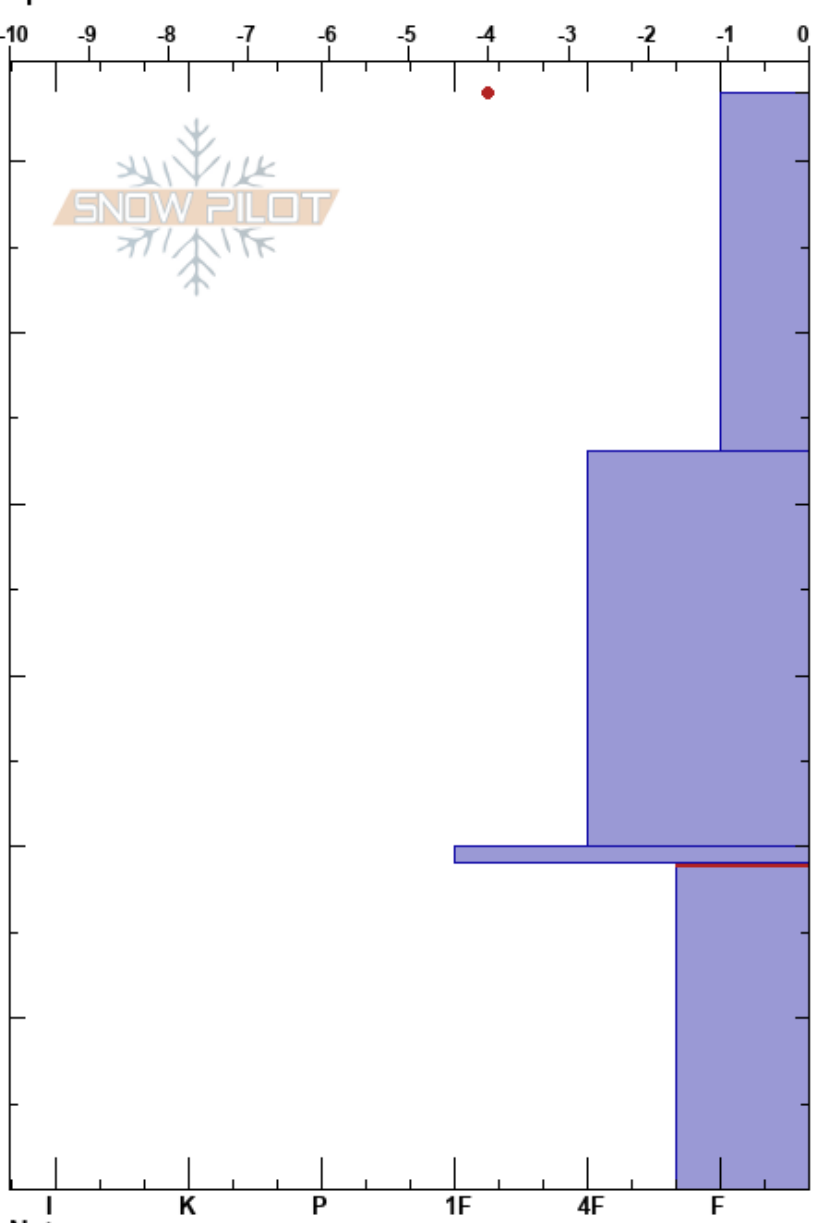

Relay Peak  
 Mount Rose  
 NV  
 Elevation: 9313 ft  
 Aspect: 15°  
 Specifics:

Steve Reynaud  
 12/02/2024 - 11:00am  
 Co-ord: 39.31473N, -119.93408W  
 Slope Angle: 33°  
 Wind Loading: no

Stability: Good  
 Air Temperature: 6°C  
 Sky Cover: CLR  
 Precipitation: NO  
 Wind: SW Calm  
 HS:64  
 Layer Notes:  
 19-0cm: Problematic layer

| Form  | Crystal |          | $\rho$<br>kg/m <sup>3</sup> | Stability tests & Layer comments            |
|-------|---------|----------|-----------------------------|---|
|       | Size    | Moisture |                             |   |
| ∅     | 0.5-1   |          |                             |   |
| • (∅) | 0.5-1.5 |          |                             |   |
| ⊙⊙    |         |          |                             | ← PST20/100 (End) @19cm<br>← CT26, SC @19cm |
| ⊖     | 1-4     | M        |                             |   |
|       |         |          |                             | ← ECTX                                      |