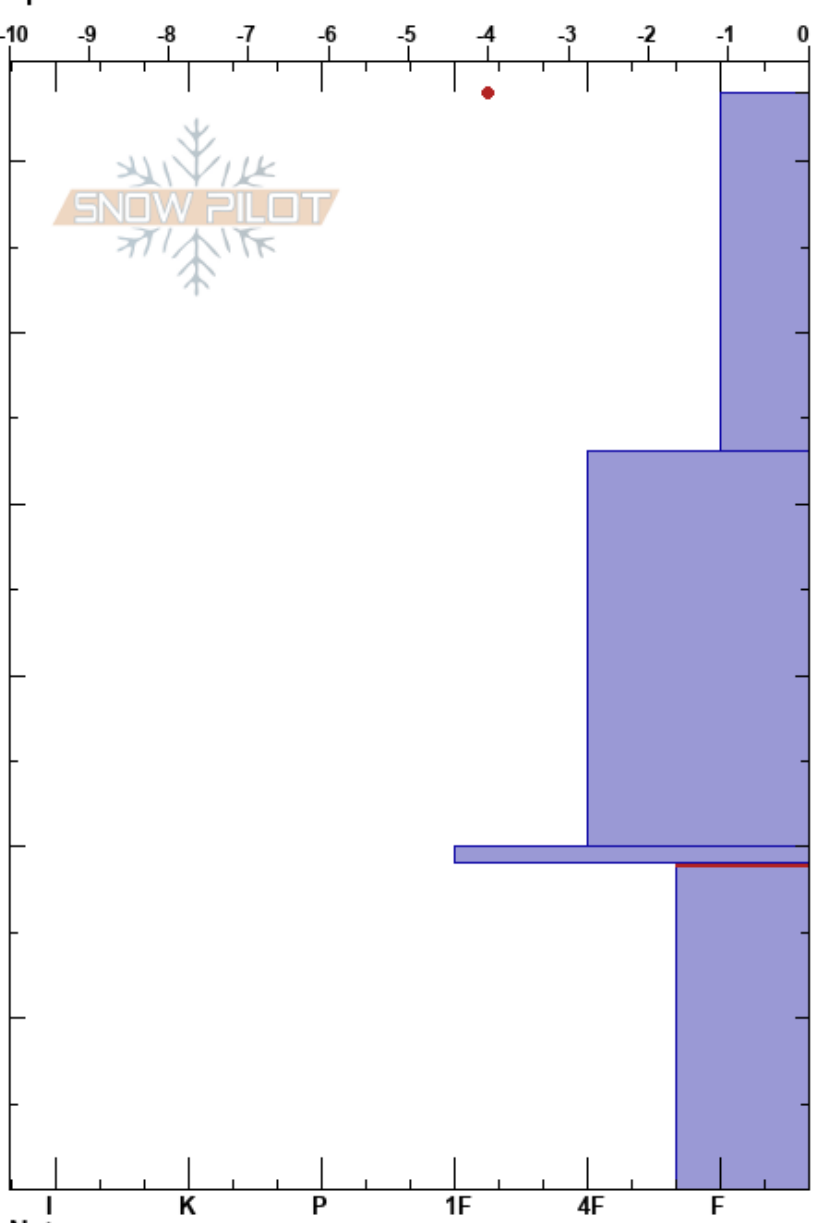

Relay Peak
 Mount Rose
 NV
 Elevation: 9313 ft
 Aspect: 15°
 Specifics:

Steve Reynaud
 12/02/2024 - 11:00am
 Co-ord: 39.31473N, -119.93408W
 Slope Angle: 33°
 Wind Loading: no

Stability: Good
 Air Temperature: 6°C
 Sky Cover: CLR
 Precipitation: NO
 Wind: SW Calm
 HS:64
 Layer Notes:
 19-0cm: Problematic layer

Form	Crystal		ρ kg/m ³	Stability tests & Layer comments
	Size	Moisture		
∅	0.5-1			
• (∅)	0.5-1.5			
⊙				← PST20/100 (End) @19cm ← CT26, SC @19cm
⊖	1-4	M		← ECTX

Notes: