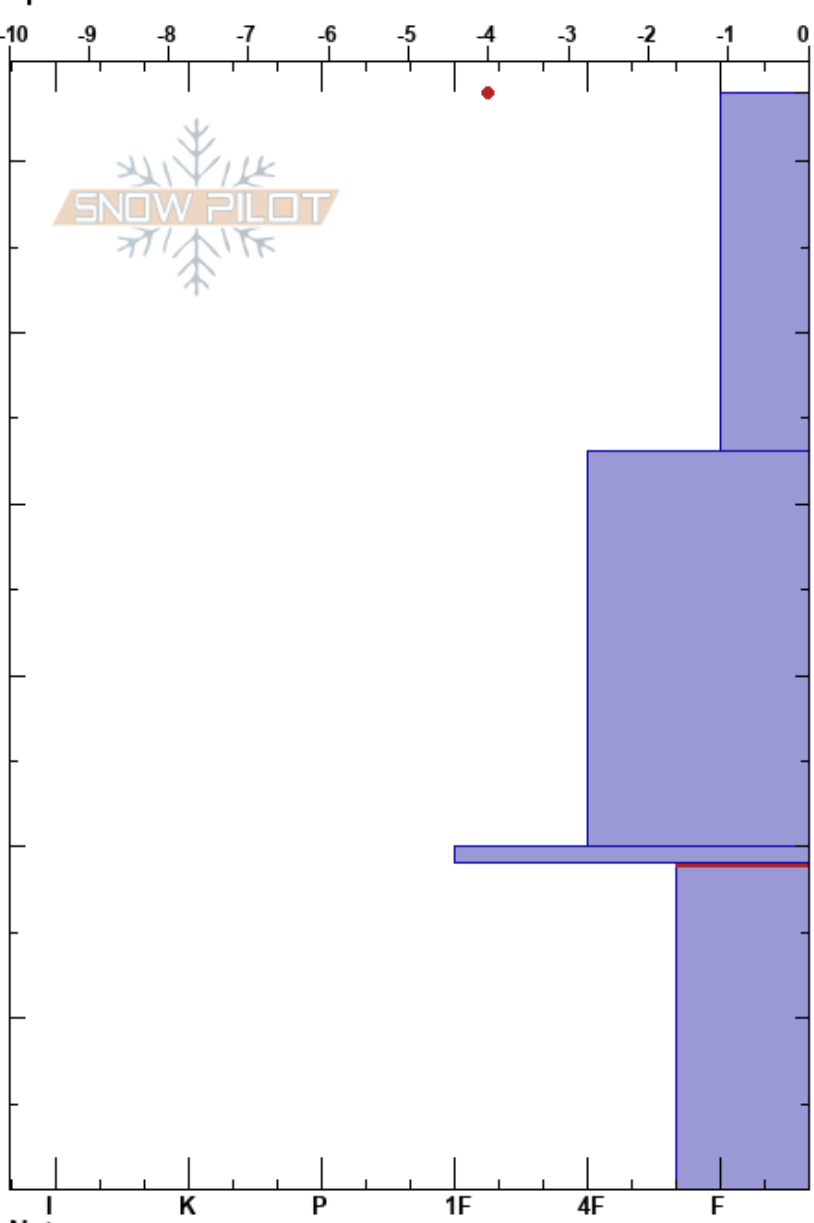

Relay Peak  
 Mount Rose  
 NV  
 Elevation: 9313 ft  
 Aspect: 15°  
 Specifics:

Steve Reynaud  
 12/02/2024 - 11:00am  
 Co-ord: 39.31473N, -119.93408W  
 Slope Angle: 33°  
 Wind Loading: no

Stability: Good HS:64  
 Air Temperature: 6°C  
 Sky Cover: CLR  
 Precipitation: NO  
 Wind: SW Calm  
 Layer Notes:  
 19-0cm: Problematic layer

Form	Crystal		$\rho$ kg/m <sup>3</sup>	Stability tests & Layer comments
	Size	Moisture		
∅	0.5-1			
• (∅)	0.5-1.5			
⊙				← PST20/100 (End) @19cm ← CT26, SC @19cm
⊖	1-4	M		← ECTX

Notes: