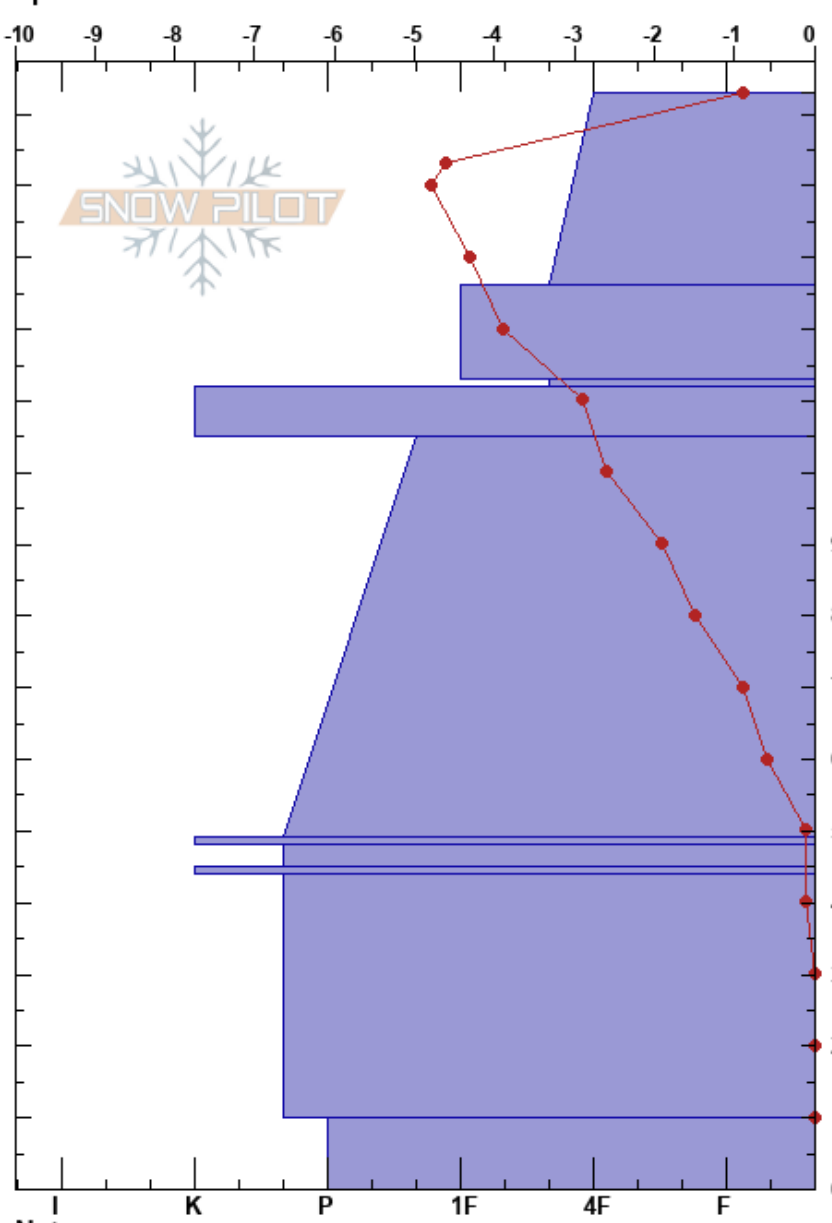

Frenchy  
 Missions  
 MT  
 Elevation: 7250 ft  
 Aspect: 54°  
 Specifics:

Robert Millspaugh  
 12/01/2024 - 1:00pm  
 Co-ord: 47.42839N, -113.83791W  
 Slope Angle: 20°  
 Wind Loading: previous

Stability: Very Good  
 Air Temperature: 0°C  
 Sky Cover: BKN  
 Precipitation: NO  
 Wind: SW Calm

HS:153  
 PF:40  
 PS:15  
 113-112cm:Problematic layer

Height (cm)	Crystal		Moisture	$\rho$ kg/m <sup>3</sup>	Stability tests & Layer comments
	Form	Size			
153	*	1.5			
150					
140	+ (/)	1(0.5)	D		
130					
120	/	0.5	D		
110	☐ (/)	0.3(0.5)	D		
100	☉☉		D		
90					
80	•	0.3	D-M		
70					
60					
50	☉☉				
40	•	0.1	M		← ECTN29 @40cm
30	☉☉				
20		0.1	M-W		
10					
0	°°		W		