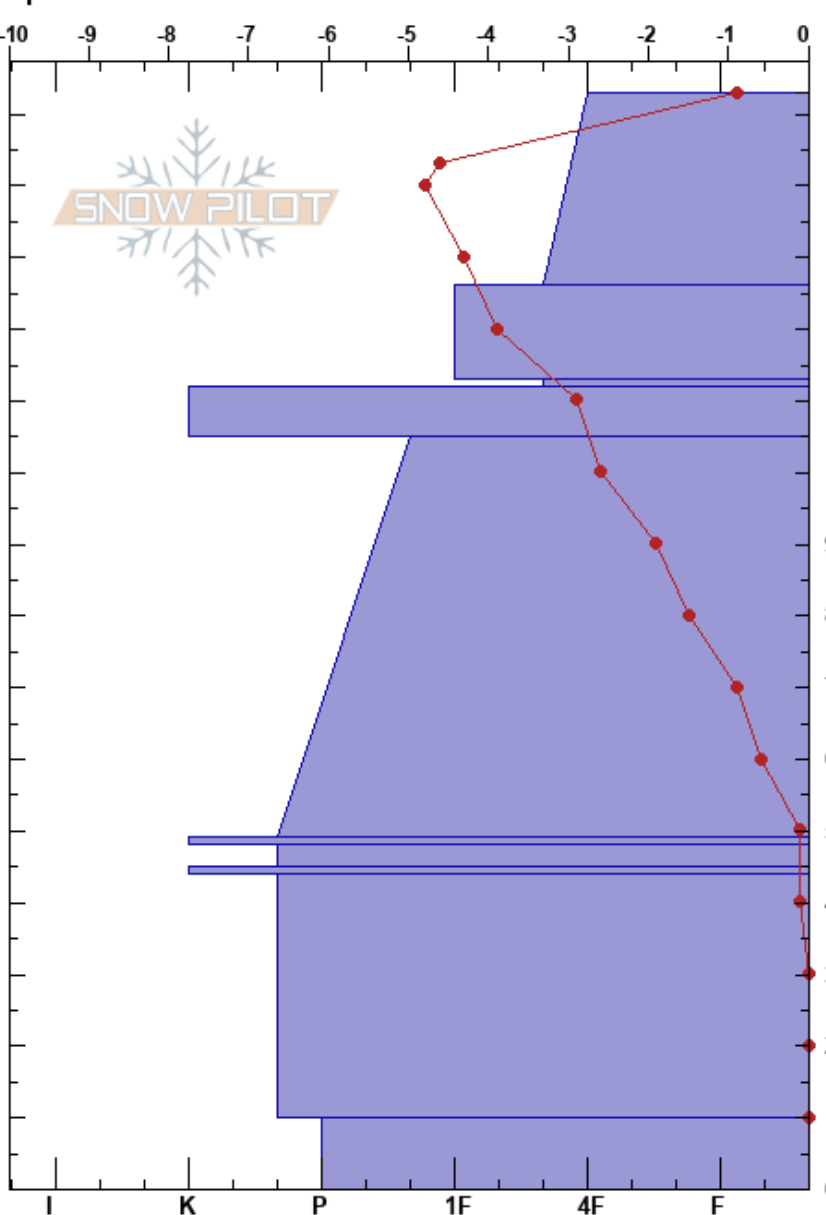

Frenchy
 Missions
 MT
 Elevation: 7250 ft
 Aspect: 54°
 Specifics:

Robert Millspaugh
 12/01/2024 - 1:00pm
 Co-ord: 47.42839N, -113.83791W
 Slope Angle: 20°
 Wind Loading: previous

Stability: Very Good HS:153 Layer Notes:
 Air Temperature: 0°C PF:40 113-112cm:Problematic layer
 Sky Cover: BKN PS: 15
 Precipitation: NO
 Wind: SW Calm

Form	Crystal		Moisture	ρ kg/m³	Stability tests & Layer comments
	Size				
*	1.5				
+ (/)	1(0.5)		D		
/	0.5		D		
⊖ (/)	0.3(0.5)		D		
⊙⊙			D		
•	0.3		D-M		
⊙⊙					
•	0.1		M		
⊙⊙					← ECTN29 @40cm
	0.1		M-W		
°°			W		