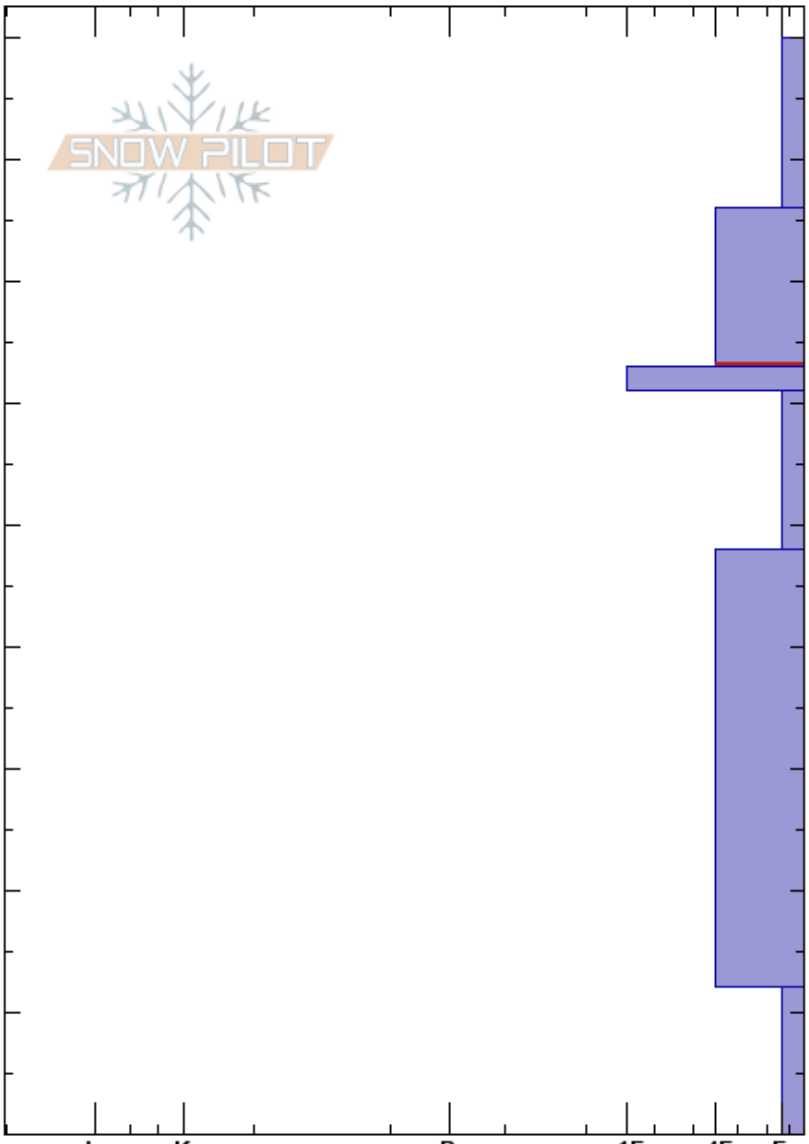

Jura knob NTL  
 San Juan Range  
 CO  
 Elevation: 11630 ft  
 Aspect: N  
 Specifics:

Amanda Loughlin  
 12/01/2024 - 2:12pm  
 Co-ord: 37.71663N, -107.78515W  
 Slope Angle: 5°  
 Wind Loading:

Stability:  
 Air Temperature: 0°C  
 Sky Cover: CLR  
 Precipitation: NO  
 Wind: Calm  
 HS:90  
 PF:70  
 PS:20  
 76-63cm:Problematic layer

Height (ft)	Crystal		$\rho$ kg/m <sup>3</sup>	Stability tests & Layer comments
	Form	Size		
90				
80	/			
70	/ (□)			
63	•			← CT22 @63cm x2 ← ECTN24 @63cm
50	□			
30	□			
10	□			

Notes: