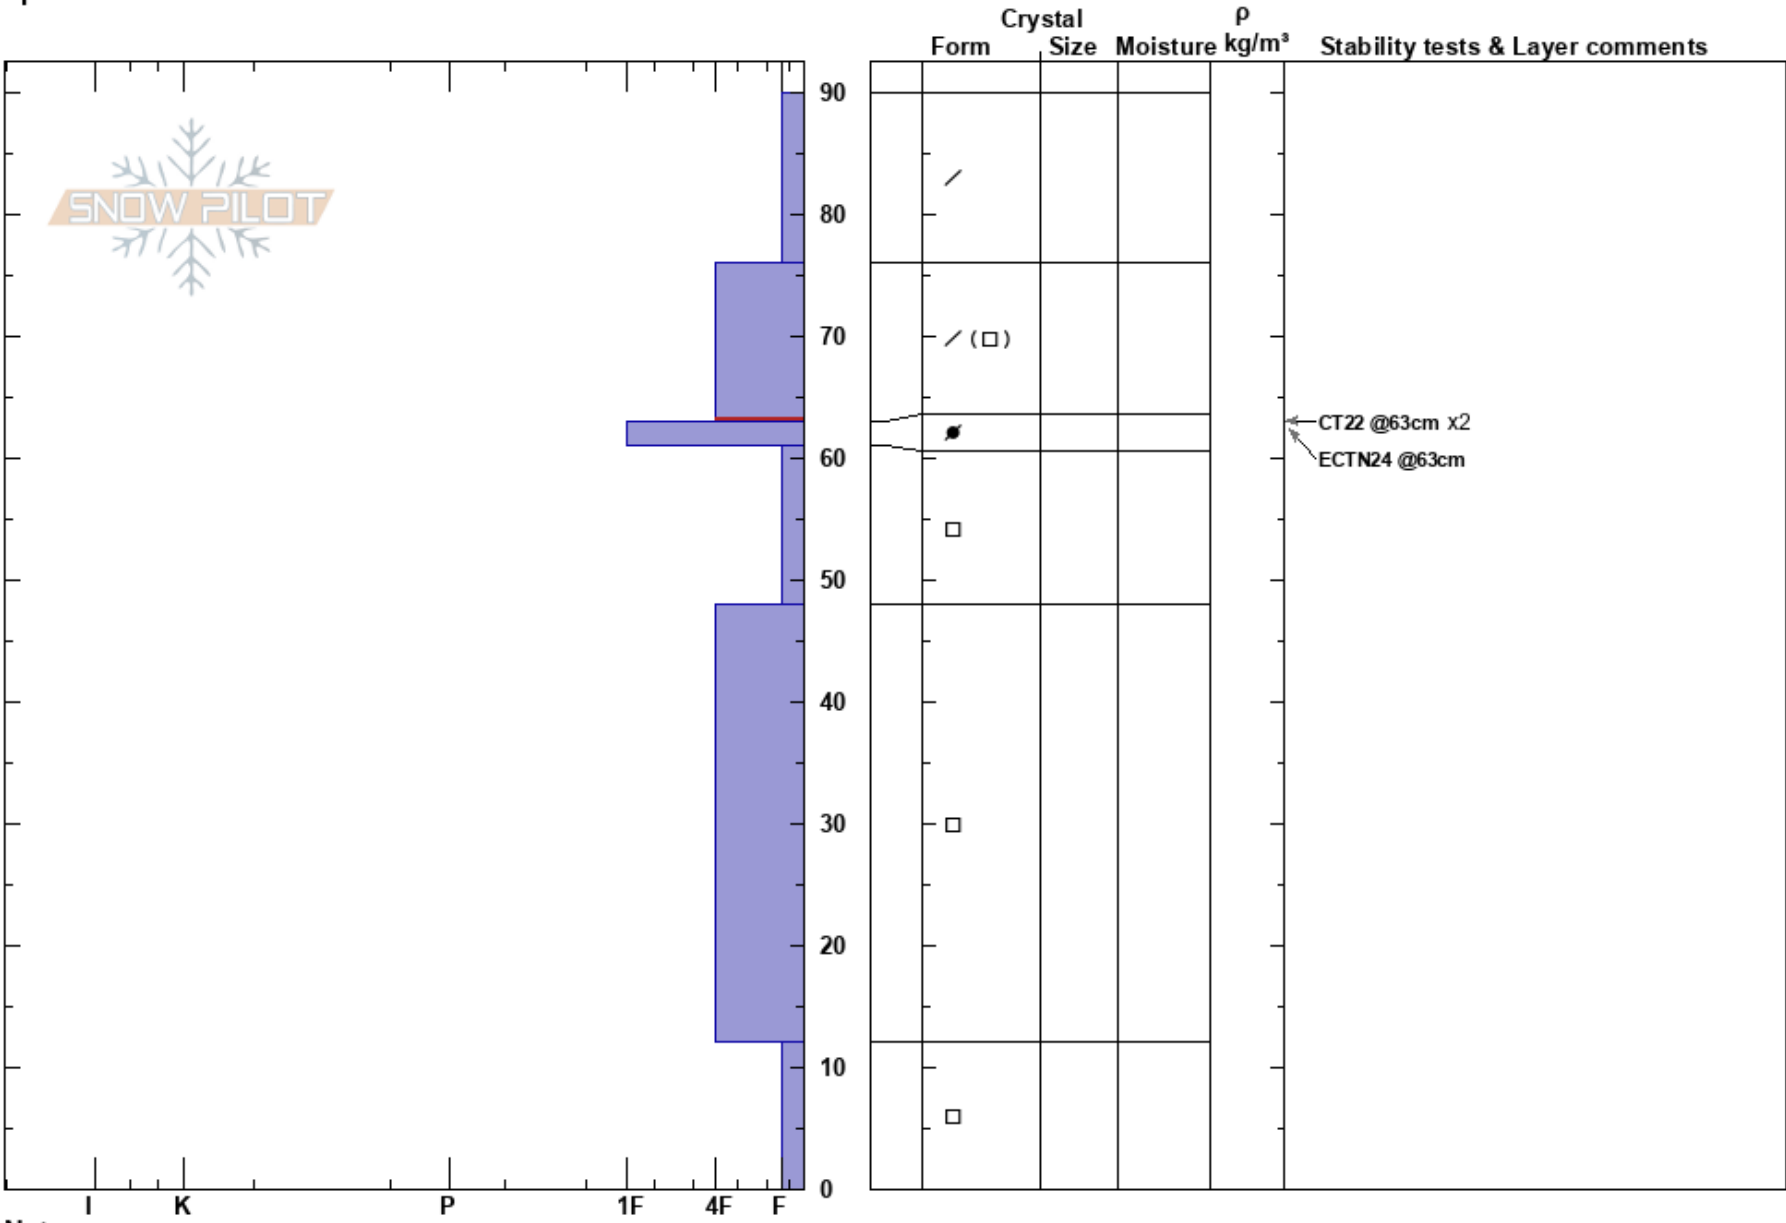

Jura knob NTL
 San Juan Range
 CO
 Elevation: 11630 ft
 Aspect: N
 Specifics:

Amanda Loughlin
 12/01/2024 - 2:12pm
 Co-ord: 37.71663N, -107.78515W
 Slope Angle: 5°
 Wind Loading:

Stability:
 Air Temperature: 0°C
 Sky Cover: CLR
 Precipitation: NO
 Wind: Calm
 HS:90
 PF:70
 PS:20
 76-63cm:Problematic layer